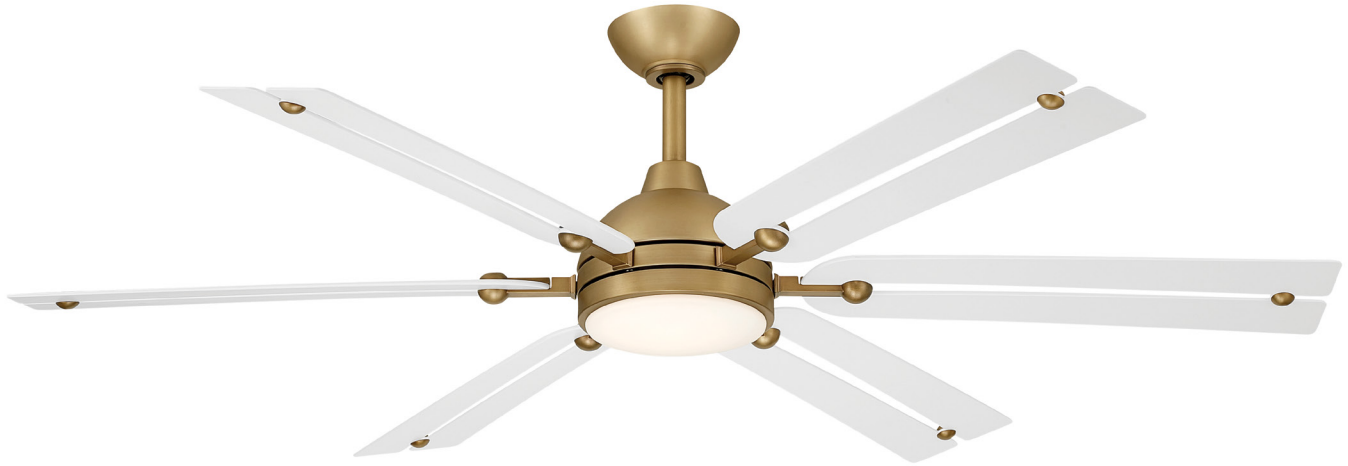

MINKA

F779L-HBR/ALW

Heritage Brass Finish
Alabaster White Blades
Etched Opal Glass

Allegata

6 Blades, 56" Sweep • 13° Blade Pitch • 6" Downrod

Location Rating:

Motor Type:

Light Source:

Color Temperature:

Color Rendering Index:

Remote Control System:

Indoor Use - Dry Locations

DC 126 x 12mm Motor

20W Dimmable LED

2700K, 3000K, 3500K, 4000K, 5000K

CRI 90

Hand-Held Remote Control System (included)

RC1000 Remote Control

- 6-Speed Fan Control in Fwd & Rev
- On/Off Plus Full Range Light Dimmer