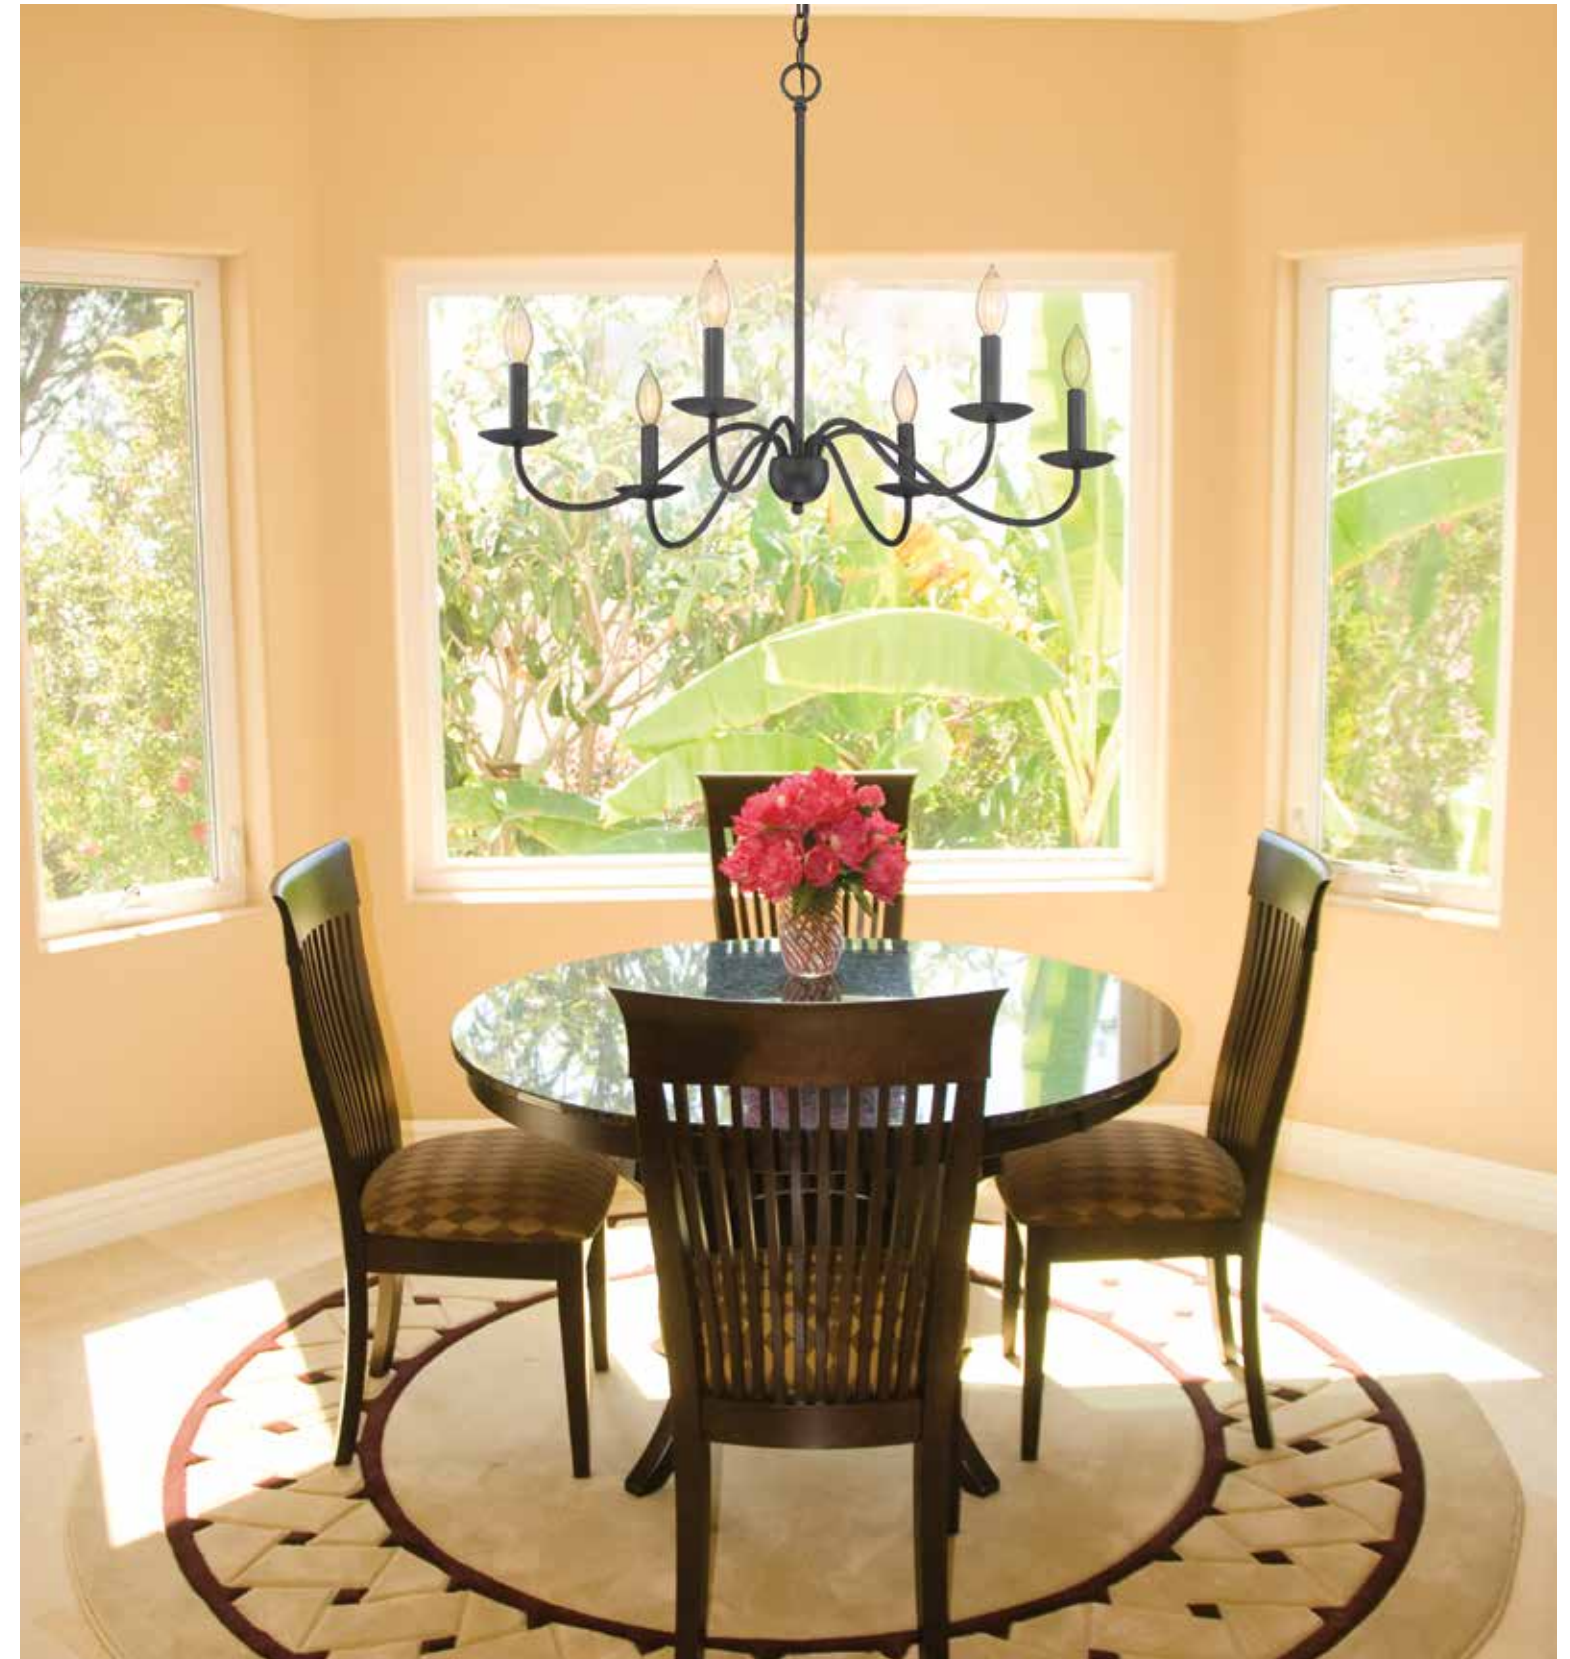

HANGING LIGHTING

M10042AI
6-Light Chandelier
Aged Iron Finish
30"W x 22-3/8"H
6C 60W
Metal Candle Covers

This fixture comes with 120" chain and wire.

HANGING LIGHTING

HANGING LIGHTING

HANGING LIGHTING

This fixture comes with 120" chain and wire.