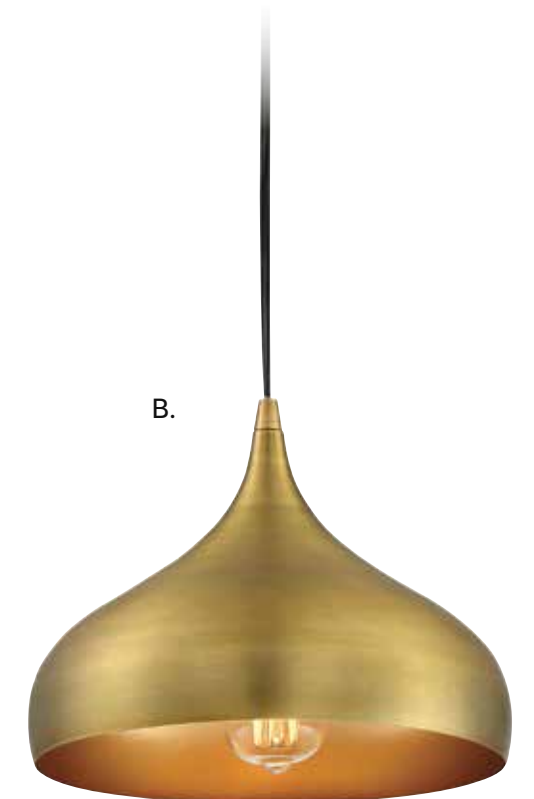

Includes 12" & 6" Extensions - Additional Stems Available - 7-EXT

PENDANT LIGHTING

Includes 12' cord & plug, in-line switch, and ceiling hooks.

PENDANT LIGHTING

A.

B.

A. M70075MBK
 1-Light Pin Up Pendant
 Matte Black Finish
 12"W x 8-1/2"H
 Adj H 8-1/2" - 128-1/2"
 1E 60W