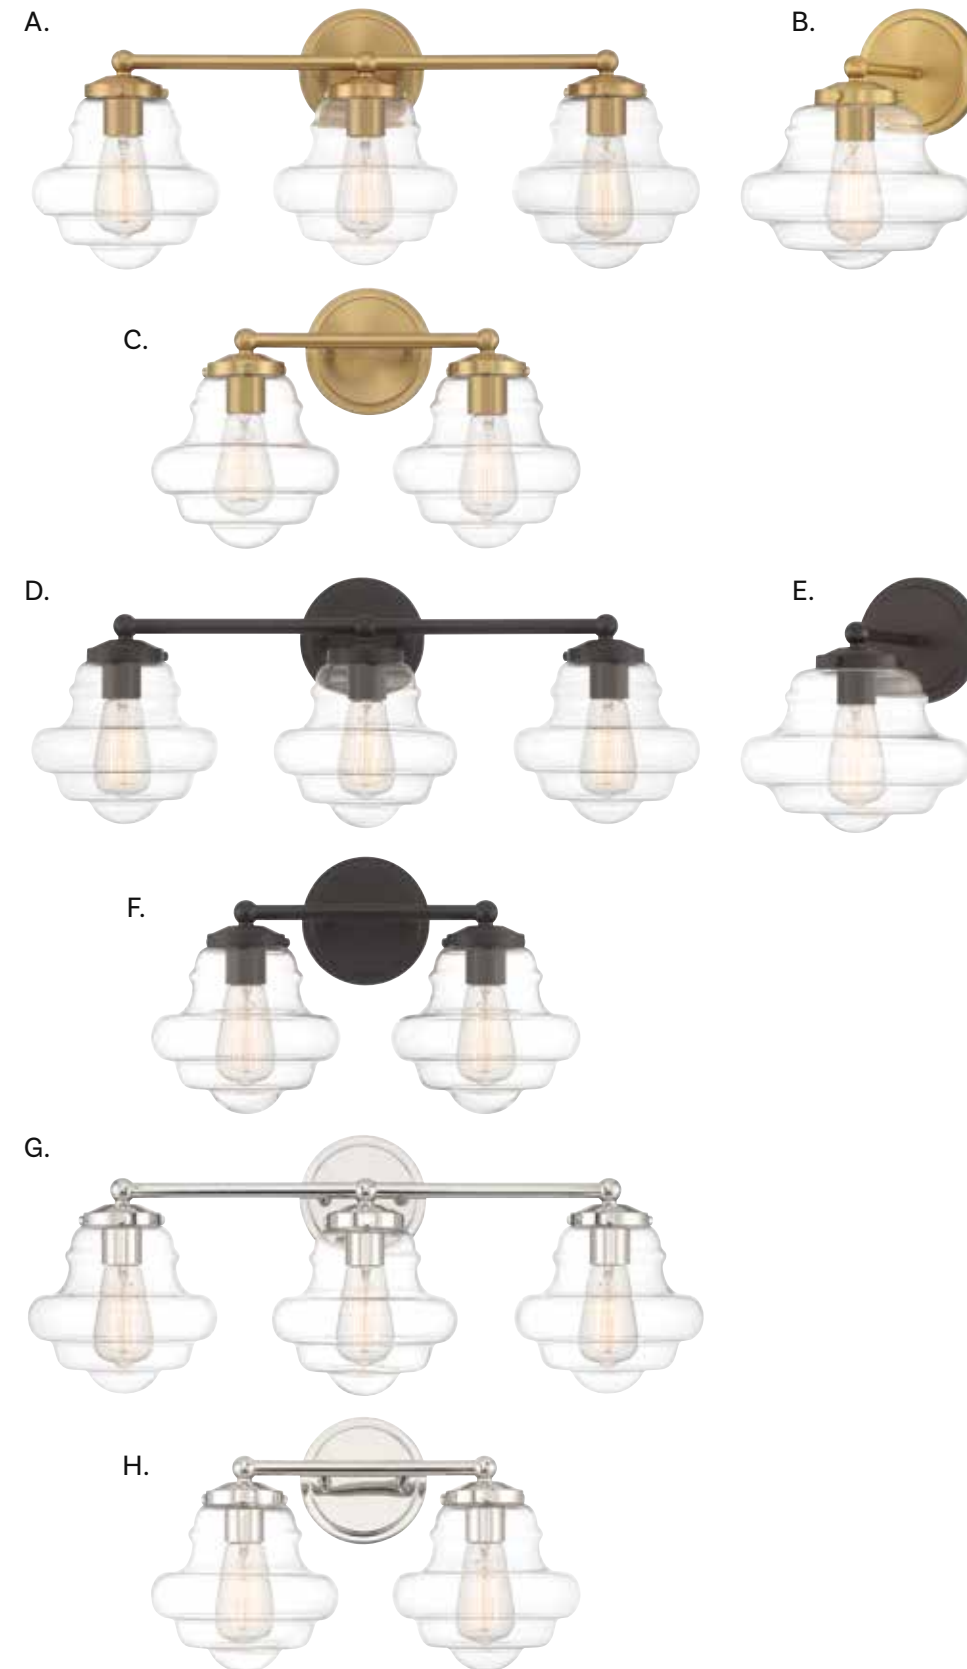

Fixtures may be mounted either uplight or downlight.

Fixtures may be mounted either uplight or downlight.

BATH LIGHTING

Pendant, Page 129

Ceiling, Page 157

BATH LIGHTING

- A. M80073NB**
3-Light Bath Bar
Natural Brass Finish
26"W x 10"H x 9-1/4"E
3E 60W
Clear Glass
- B. M90091NB**
1-Light Sconce
Natural Brass Finish
9"W x 10-1/4"H x 11-1/4"E
1E 60W
Clear Glass
- C. M80072NB**
2-Light Bath Bar
Natural Brass Finish
16-1/2"W x 10"H x 9-1/4"E
2E 60W
Clear Glass
- D. M80073ORB**
3-Light Bath Bar
Oil Rubbed Bronze Finish
26"W x 10"H x 9-1/4"E
3E 60W
Clear Glass
- E. M90091ORB**
1-Light Sconce
Oil Rubbed Bronze Finish
9"W x 10-1/4"H x 11-1/4"E
1E 60W
Clear Glass
- F. M80072ORB**
2-Light Bath Bar
Oil Rubbed Bronze Finish
16-1/2"W x 10"H x 9-1/4"E
2E 60W
Clear Glass
- G. M80073PN**
3-Light Bath Bar
Polished Nickel Finish
26"W x 10"H x 9-1/4"E
3E 60W
Clear Glass
- H. M80072PN**
2-Light Bath Bar
Polished Nickel Finish
16-1/2"W x 10"H x 9-1/4"E
2E 60W
Clear Glass