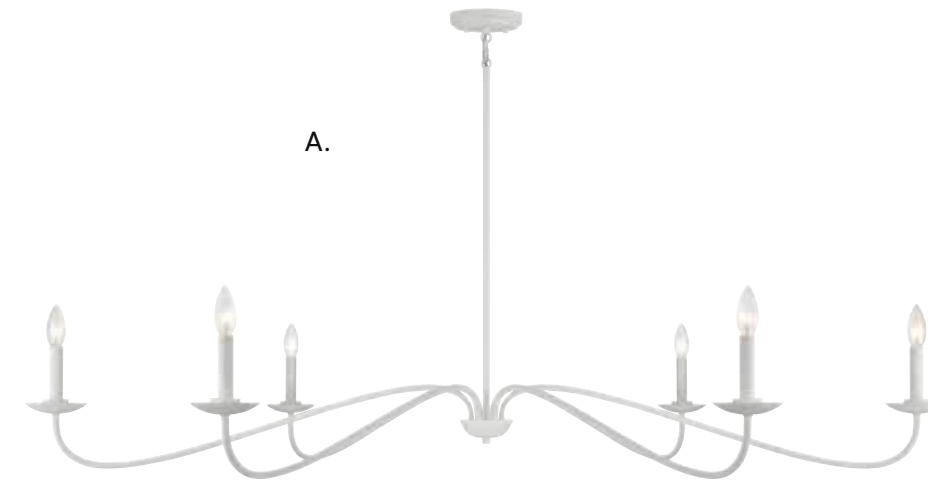

HANGING LIGHTING

A. M10019BQW
6-Light Chandelier
Bisque White Finish
62"W x 8"H
Adj H 8" - 62"
6C 60W
Metal Candle Covers

B. M10019NB
6-Light Chandelier
Natural Brass Finish
62"W x 8"H
Adj H 8" - 62"
6C 60W
Metal Candle Covers

C. M10019MBK
6-Light Chandelier
Matte Black Finish
62"W x 8"H
Adj H 8" - 62"
6C 60W
Metal Candle Covers