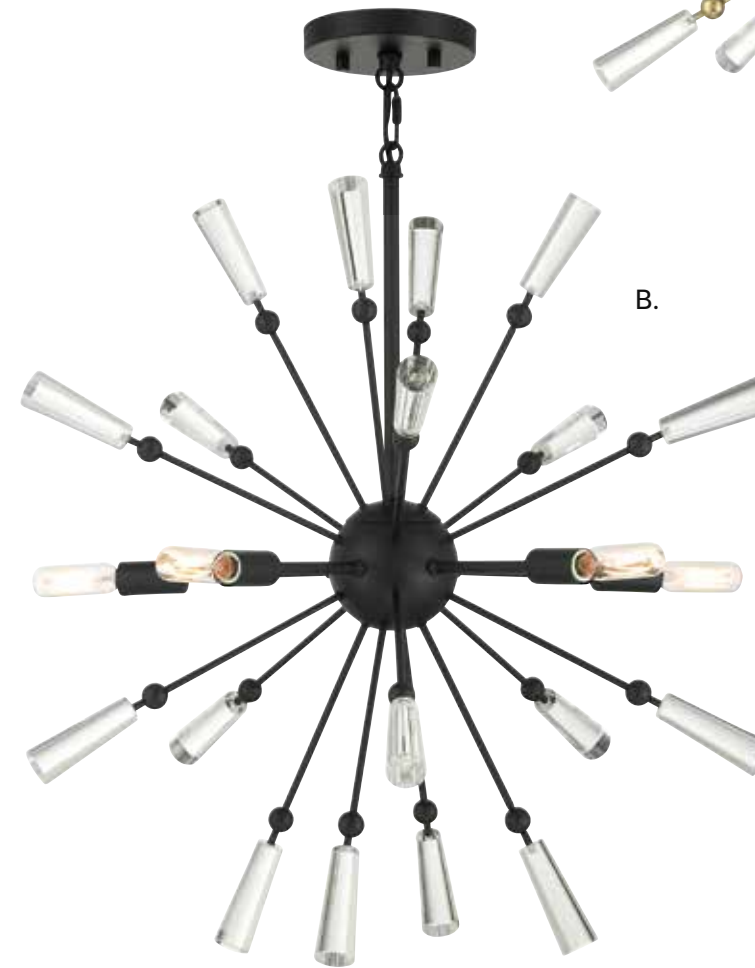

Includes 12" & 6" extensions - additional stems available - 7-EXT

PENDANT LIGHTING

Includes 12" & 6" extensions - additional stems available - 7-EXT

PENDANT LIGHTING

Dual Mount Hanging System

A.

B.

A. M7028NB
 5-Light Pendant
 Natural Brass Finish
 26"W x 26"H
 Adj H 26" - 80"
 5C 60W
 Clear Crystal Accents

B. M7028MBK
 5-Light Pendant
 Matte Black Finish
 26"W x 26"H
 Adj H 26" - 80"
 5C 60W
 Clear Crystal Accents

PENDANT LIGHTING

PENDANT LIGHTING

Includes 12" & 6" extensions - additional stems available - **7-EXT**