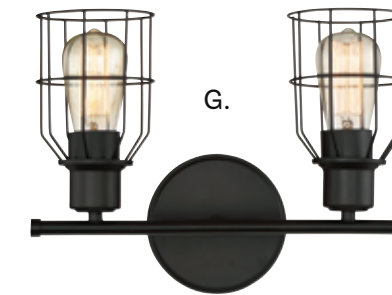

Fixtures may be mounted either uplight or downlight.

BATH LIGHTING

E.

F.

G.

H.

- E. M80004BN**
3-Light Bath Bar
Brushed Nickel Finish
24"W x 11"H x 6"E
3E 60W
- F. M80003BN**
2-Light Bath Bar
Brushed Nickel Finish
15"W x 11"H x 6"E
2E 60W
- G. M80003ORB**
2-Light Bath Bar
Oil Rubbed Bronze Finish
15"W x 11"H x 6"E
2E 60W
- H. M80004ORB**
3-Light Bath Bar
Oil Rubbed Bronze Finish
24"W x 11"H x 6"E
3E 60W