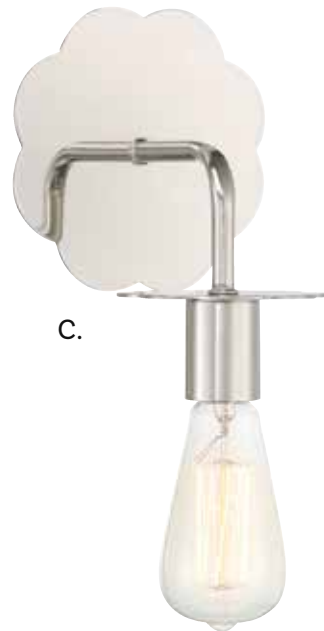

WALL LIGHTING

- **A. M90104NB**
  1-Light Sconce
  Natural Brass Finish
  6-1/4"W x 8-1/4"H x 6-1/2"E
  1E 60W
- **B. M90104MBK**
  1-Light Sconce
  Matte Black Finish
  6-1/4"W x 8-1/4"H x 6-1/2"E
  1E 60W
- **C. M90104PN**
  1-Light Sconce
  Polished Nickel Finish
  6-1/4"W x 8-1/4"H x 6-1/2"E
  1E 60W

WALL LIGHTING

- **D. M90101BN**
  1-Light Sconce
  Brushed Nickel Finish
  7"W x 6"H x 8-1/2"E
  1E 60W
  White Metal Shade
- **E. M90101MBK**
  1-Light Sconce
  Matte Black Finish
  7"W x 6"H x 8-1/2"E
  1E 60W
  White Metal Shade
- **F. M90101NB**
  1-Light Sconce
  Natural Brass Finish
  7"W x 6"H x 8-1/2"E
  1E 60W
  White Metal Shade