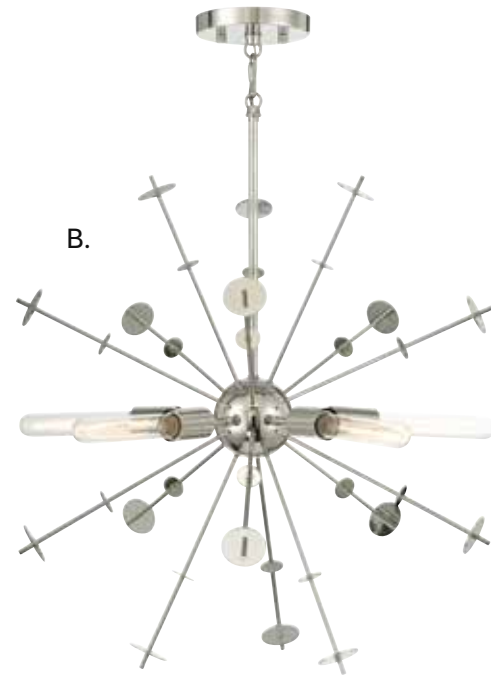

PENDANT LIGHTING

PENDANT LIGHTING

A. M7027MBK
5-Light Pendant
Matte Black Finish
26"W x 26"H
Adj H 26" - 80"
5E 60W

B. M7027PN
5-Light Pendant
Polished Nickel Finish
26"W x 26"H
Adj H 26" - 80"
5E 60W

C. M7027NB
5-Light Pendant
Natural Brass Finish
26"W x 26"H
Adj H 26" - 80"
5E 60W