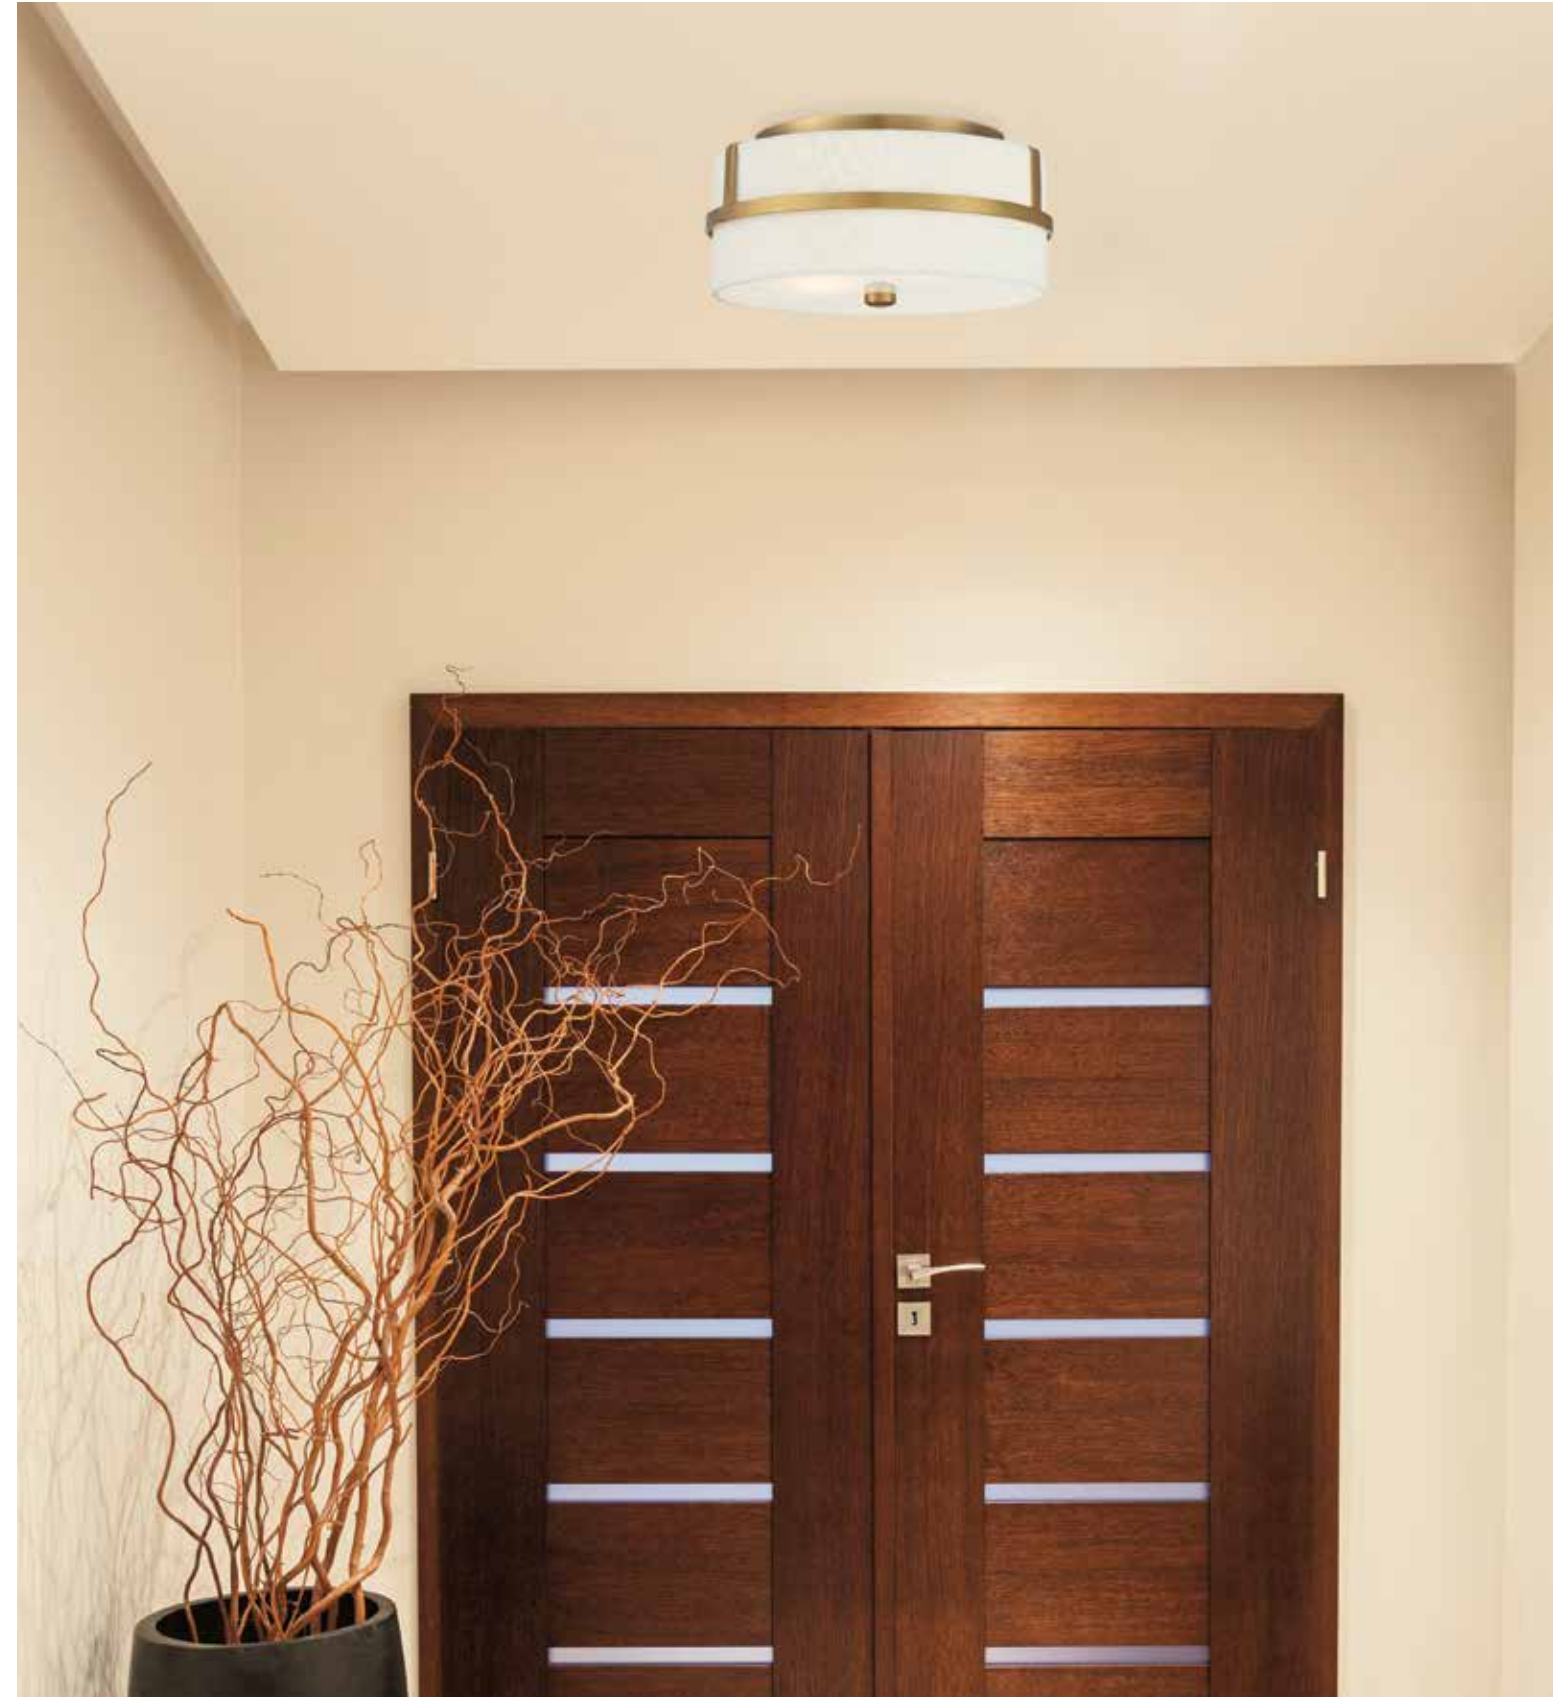

CEILING LIGHTING