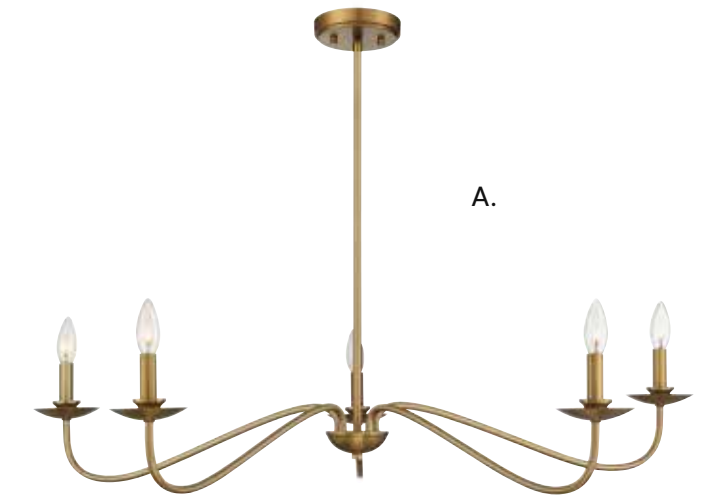

HANGING LIGHTING

Includes 12" & 6" extensions - additional stems available - **7-EXT**

HANGING LIGHTING

Dual Mount Hanging System

A.

- A. M10085NB**
5-Light Chandelier
Natural Brass Finish
42"W x 7"H
Adj H 7" - 61"
5C 60W
Metal Candle Covers