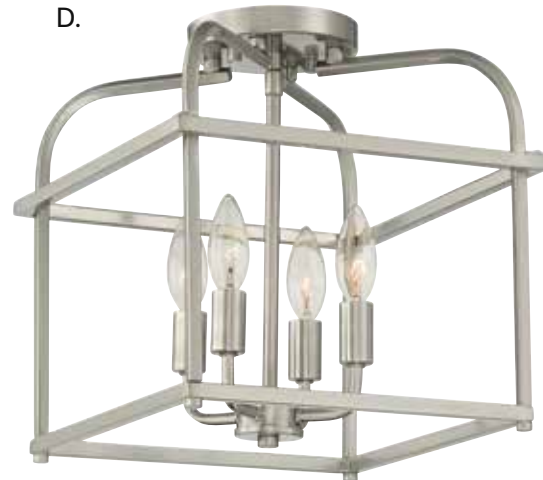

*D.

*E.

- A. M60055MBK**
3-Light Convertible
Semi-Flush/Pendant
Matte Black Finish
11"W x 16"H
Adj H 16" - 136"
3C 60W
Metal Candle Covers
- B. M60055PN**
3-Light Convertible
Semi-Flush/Pendant
Polished Nickel Finish
11"W x 16"H
Adj H 16" - 136"
3C 60W
Metal Candle Covers
- C. M60055BQW**
3-Light Convertible
Semi-Flush/Pendant
Bisque White Finish
11"W x 16"H
Adj H 16" - 136"
3C 60W
Metal Candle Covers
- D. M60055NB**
3-Light Convertible
Semi-Flush/Pendant
Natural Brass Finish
11"W x 16"H
Adj H 16" - 136"
3C 60W
Metal Candle Covers
- E. M60055ORB**
3-Light Convertible
Semi-Flush/Pendant
Oil Rubbed Bronze Finish
11"W x 16"H
Adj H 16" - 136"
3C 60W
Metal Candle Covers

*Convertible: Semi-Flush/Pendant
This fixture comes with 120" chain and wire.

CEILING LIGHTING

F.

G.

H.

Pendant, Page 111

- F. M60054CH**
1-Light Semi-Flush
Chrome Finish
13-1/4"W x 17-1/8"H
1E 60W
White Opal Glass
- G. M60054NB**
1-Light Semi-Flush
Natural Brass Finish
13-1/4"W x 17-1/8"H
1E 60W
White Opal Glass
- H. M60054MBK**
1-Light Semi-Flush
Matte Black Finish
13-1/4"W x 17-1/8"H
1E 60W
White Opal Glass

CEILING LIGHTING

A. M60061PN
4-Light Semi-Flush
Polished Nickel Finish
12"W x 12-1/2"H
4C 60W
Metal Candle Covers

B. M60061NB
4-Light Semi-Flush
Natural Brass Finish
12"W x 12-1/2"H
4C 60W
Metal Candle Covers