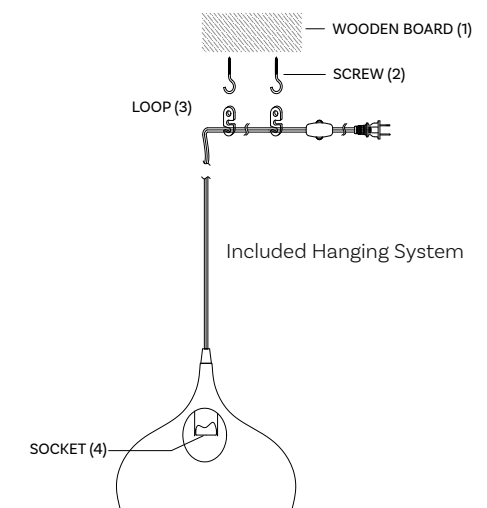

PENDANT LIGHTING

Includes 12' cord & plug, in-line switch, and ceiling hooks.

PENDANT LIGHTING

A. M70075MBK
1-Light Pin Up Pendant
Matte Black Finish
12"W x 8-1/2"H
Adj H 8-1/2" - 128-1/2"
1E 60W

B. M70075NB
1-Light Pin Up Pendant
Natural Brass Finish
12"W x 8-1/2"H
Adj H 8-1/2" - 128-1/2"
1E 60W