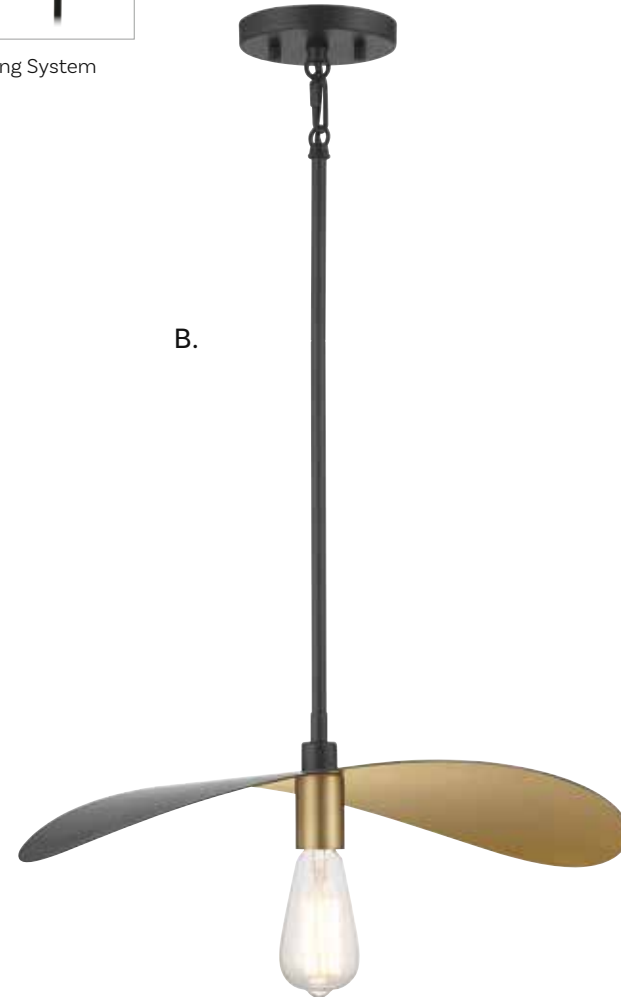

B.

B. M7031MBKNB
1-Light Pendant
Matte Black & Natural Brass Finish
20"W x 4-1/4"H
Adj H 4-1/4" - 58-1/4"
1E 60W