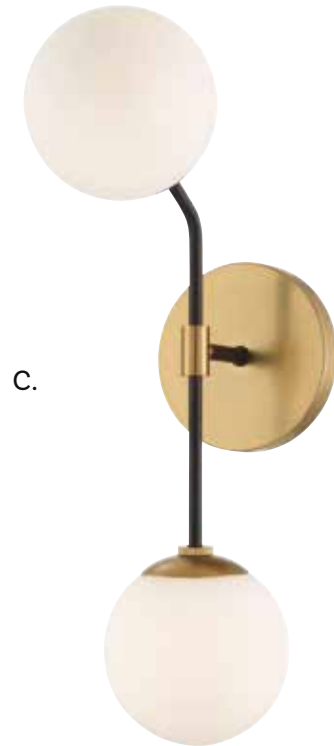

WALL LIGHTING

B.

A.

C.

WALL LIGHTING

- A. M90018NB**
6-Light Sconce
Natural Brass Finish
7"W x 16-3/4"H x 6"E
6C 60W
- B. M90015NB**
1-Light Sconce
Natural Brass Finish
6"W x 11-1/2"H x 7"E
1E 60W
Metal Mesh Shade
- C. M90098MBKNB**
2-Light Sconce
Matte Black & Natural Brass Finish
5-1/2"W x 19-1/2"H x 9-1/2"E
2G9 60W
White Opal Glass
G9 Bulbs Included
- D. M90064NB**
1-Light Sconce
Natural Brass Finish
5-1/8"W x 17-1/4"H x 7-1/2"E
1C 40W
Black Fabric Shade
- E. M90065NB**
3-Light Sconce
Natural Brass Finish
14"W x 22-1/2"H x 7-1/2"E
3C 40W
Black Fabric Shade