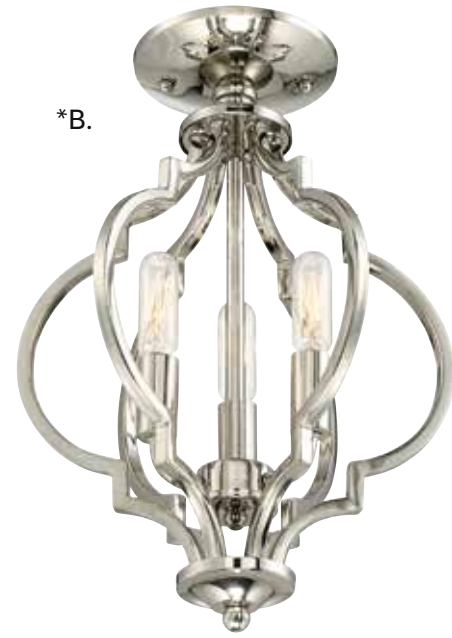

CEILING LIGHTING

*B.

- **A. M60055MBK**
  3-Light Convertible
  Semi-Flush/Pendant
  Matte Black Finish
  11"W x 16"H
  Adj H 16" - 136"
  3C 60W
  Metal Candle Covers
- **B. M60055PN**
  3-Light Convertible
  Semi-Flush/Pendant
  Polished Nickel Finish
  11"W x 16"H
  Adj H 16" - 136"
  3C 60W
  Metal Candle Covers
- **C. M60055BQW**
  3-Light Convertible
  Semi-Flush/Pendant
  Bisque White Finish
  11"W x 16"H
  Adj H 16" - 136"
  3C 60W
  Metal Candle Covers
- **D. M60055NB**
  3-Light Convertible
  Semi-Flush/Pendant
  Natural Brass Finish
  11"W x 16"H
  Adj H 16" - 136"
  3C 60W
  Metal Candle Covers
- **E. M60055ORB**
  3-Light Convertible
  Semi-Flush/Pendant
  Oil Rubbed Bronze Finish
  11"W x 16"H
  Adj H 16" - 136"
  3C 60W
  Metal Candle Covers

*Convertible: Semi-Flush/Pendant
This fixture comes with 120" chain and wire.

CEILING LIGHTING

- **F. M60054CH**
  1-Light Semi-Flush
  Chrome Finish
  13-1/4"W x 17-1/8"H
  1E 60W
  White Opal Glass
- **G. M60054NB**
  1-Light Semi-Flush
  Natural Brass Finish
  13-1/4"W x 17-1/8"H
  1E 60W
  White Opal Glass
- **H. M60054MBK**
  1-Light Semi-Flush
  Matte Black Finish
  13-1/4"W x 17-1/8"H
  1E 60W
  White Opal Glass