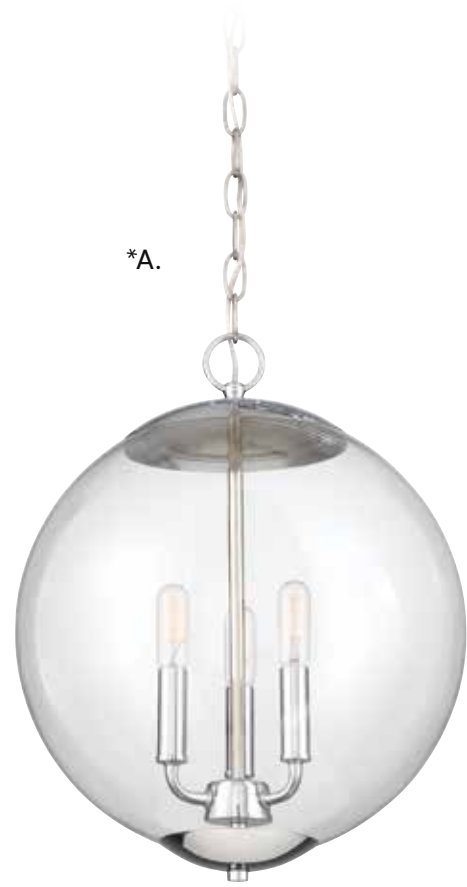

PENDANT LIGHTING

*Includes 12" & 6" extensions - additional stems available - 7-EXT

PENDANT LIGHTING

- | | | | |
|---|--|---|--|
| <p>A. M10057NB
3-Light Pendant
Natural Brass Finish
18"W x 13-3/8"H
Adj H 13-3/8" - 67-3/8"
3C 60W
Clear Glass</p> | <p>B. M60060NB
3-Light Semi-Flush
Natural Brass Finish
16"W x 12"H
3C 60W
Clear Glass</p> | <p>C. M60060MBK
3-Light Semi-Flush
Matte Black Finish
16"W x 12"H
3C 60W
Clear Glass</p> | <p>D. M10057MBK
3-Light Pendant
Matte Black Finish
18"W x 13-3/8"H
Adj H 13-3/8" - 67-3/8"
3C 60W
Clear Glass</p> |
|---|--|---|--|

PENDANT LIGHTING

*A.

A. M70060CH
3-Light Pendant
Chrome Finish
13-3/4"W x 17-1/8"H
3C 60W
Clear Glass
Metal Candle Covers

*C.

C. M70060ORB
3-Light Pendant
Oil Rubbed Bronze Finish
13-3/4"W x 17-1/8"H
3C 60W
Clear Glass
Metal Candle Covers