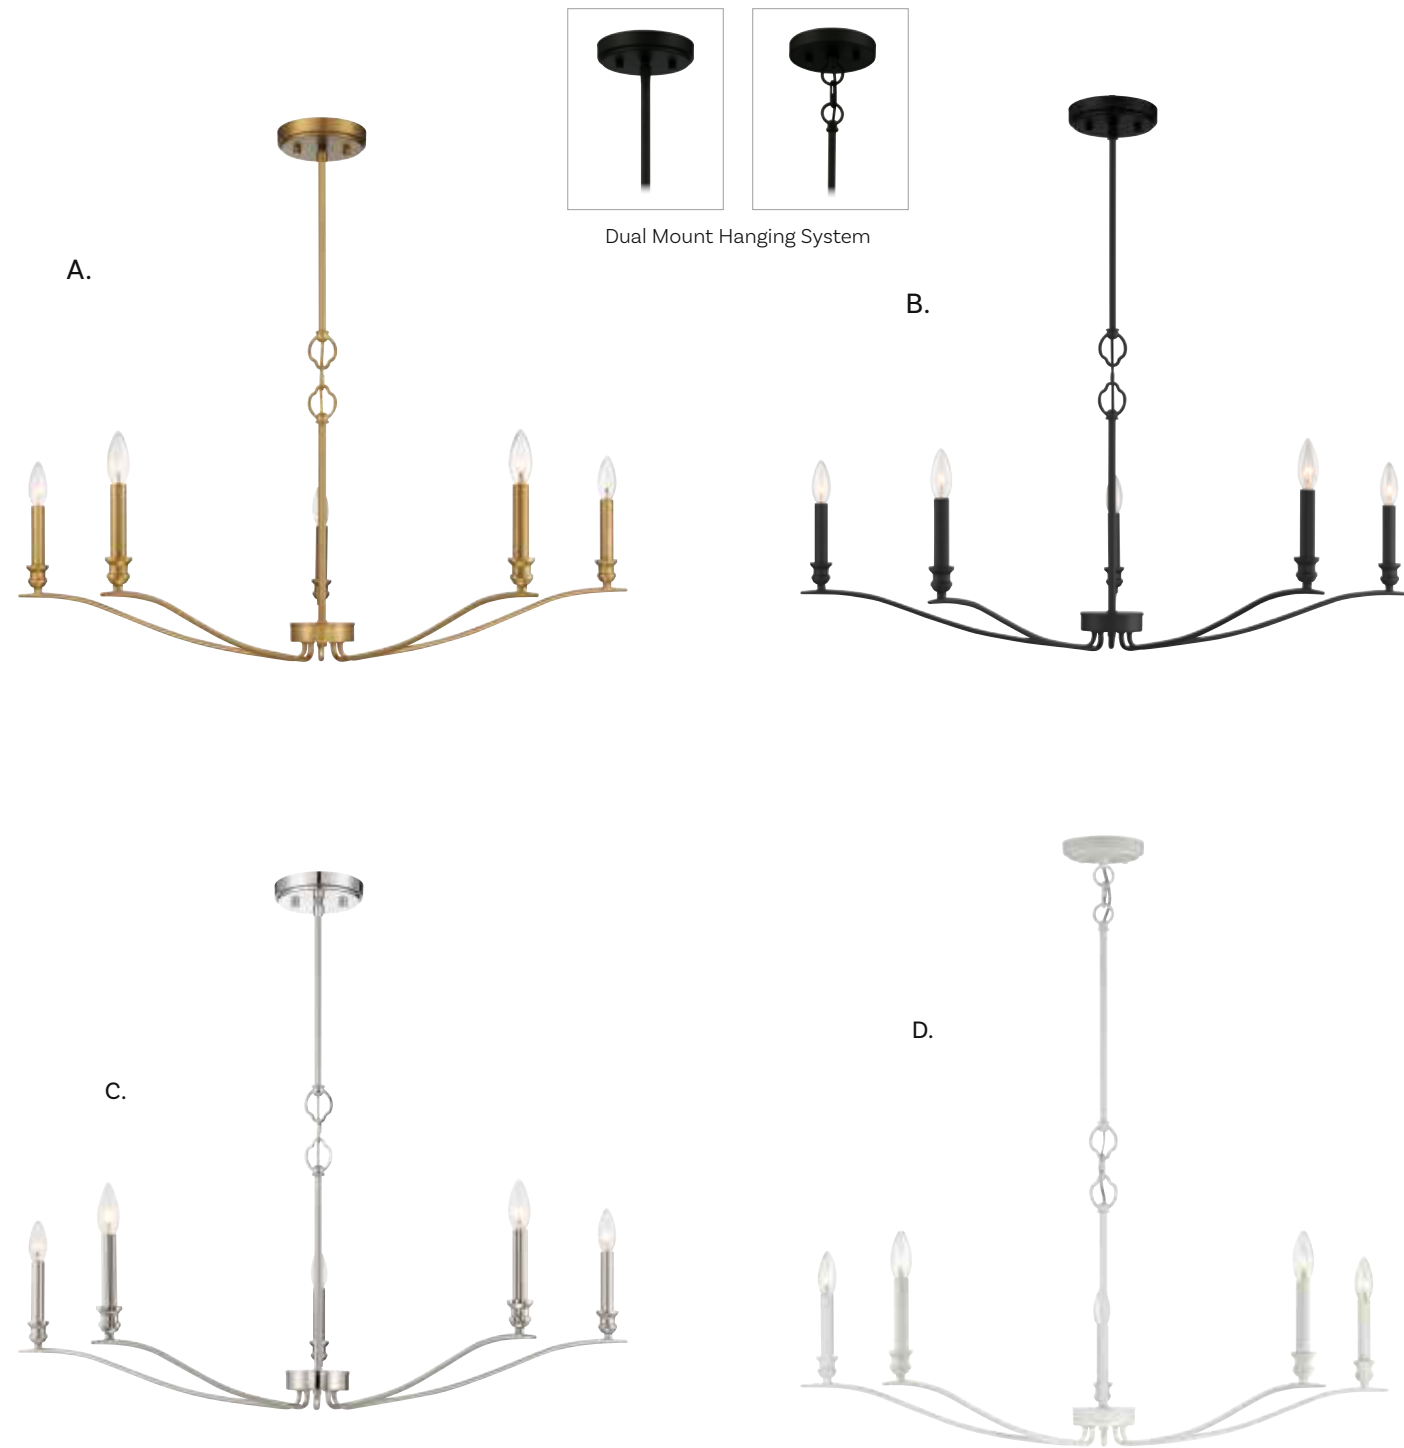

HANGING LIGHTING

*Includes 12" & 6" extensions - additional stems available - 7-EXT

HANGING LIGHTING

Includes 12" & 6" extensions - additional stems available - **7-EXT**

HANGING LIGHTING

A. M10078ORB
4-Light Linear Chandelier
Oil Rubbed Bronze Finish
40"L x 5"W x 13"H
Adj H 13" - 62"
4C 60W
30° Swivel
White Fabric Shades

D. M10078MBK
4-Light Linear Chandelier
Matte Black Finish
40"L x 5"W x 13"H
Adj H 13" - 62"
4C 60W
30° Swivel
White Fabric Shades

HANGING LIGHTING

- | | | | | |
|---|--|--|---|---|
| <p>A. M10087ORB
5-Light Chandelier
Oil Rubbed Bronze Finish
26-5/8"W x 14-1/2"H
Adj H 14-1/2" - 68-1/2"
5C 60W
Metal Candle Covers</p> | <p>B. M10087NB
5-Light Chandelier
Natural Brass Finish
26-5/8"W x 14-1/2"H
Adj H 14-1/2" - 68-1/2"
5C 60W
Metal Candle Covers</p> | <p>C. M10087BQW
5-Light Chandelier
Bisque White Finish
26-5/8"W x 14-1/2"H
Adj H 14-1/2" - 68-1/2"
5C 60W
Metal Candle Covers</p> | <p>D. M10087BN
5-Light Chandelier
Brushed Nickel Finish
26-5/8"W x 14-1/2"H
Adj H 14-1/2" - 68-1/2"
5C 60W
Metal Candle Covers</p> | <p>E. M10087MBK
5-Light Chandelier
Matte Black Finish
26-5/8"W x 14-1/2"H
Adj H 14-1/2" - 68-1/2"
5C 60W
Metal Candle Covers</p> |
|---|--|--|---|---|

HANGING LIGHTING

Includes 12" & 6" extensions - additional stems available - **7-EXT**

HANGING LIGHTING

Includes 12" & 6" extensions - additional stems available - **7-EXT**

HANGING LIGHTING

- A. M10086NB**
5-Light Chandelier
Natural Brass Finish
42"W x 15"H
Adj H 15" - 69"
5C 60W
Metal Candle Covers
- B. M10086MBK**
5-Light Chandelier
Matte Black Finish
42"W x 15"H
Adj H 15" - 69"
5C 60W
Metal Candle Covers
- C. M10086PN**
5-Light Chandelier
Polished Nickel Finish
42"W x 15"H
Adj H 15" - 69"
5C 60W
Metal Candle Covers
- D. M10086BQW**
5-Light Chandelier
Bisque White Finish
42"W x 15"H
Adj H 15" - 69"
5C 60W
Metal Candle Covers