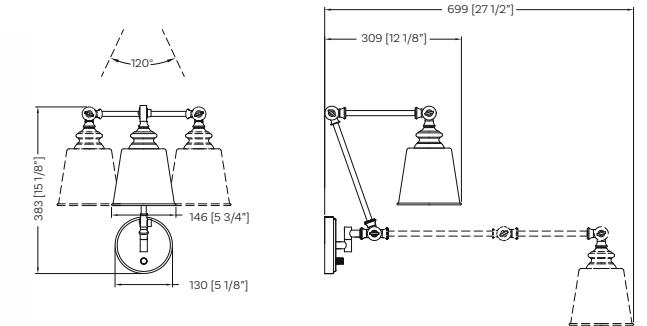

M90089

Multi-Pack Swing Arm: 2 Wall Lamps packed to a carton.
ON/OFF switch at backplate.
Hardwire only.