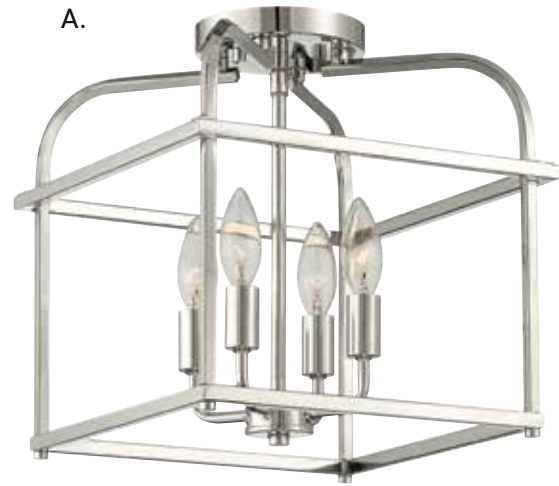

CEILING LIGHTING

A. M60061PN
4-Light Semi-Flush
Polished Nickel Finish
12"W x 12-1/2"H
4C 60W
Metal Candle Covers

B. M60061NB
4-Light Semi-Flush
Natural Brass Finish
12"W x 12-1/2"H
4C 60W
Metal Candle Covers

C. M60061MBK
4-Light Semi-Flush
Matte Black Finish
12"W x 12-1/2"H
4C 60W
Metal Candle Covers

D. M60061BN
4-Light Semi-Flush
Brushed Nickel Finish
12"W x 12-1/2"H
4C 60W
Metal Candle Covers