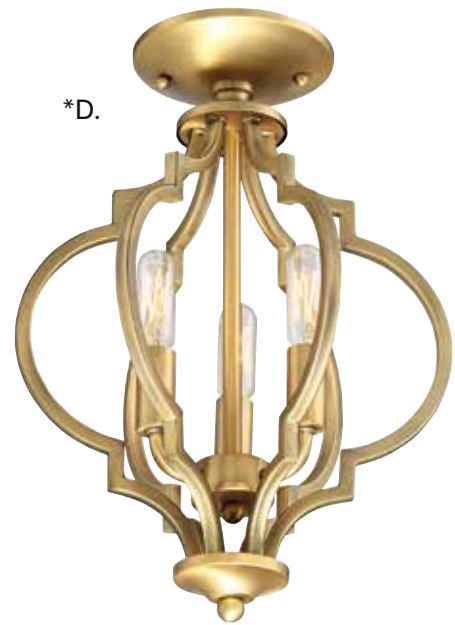

*D.

*E.

- A. M60055MBK**
3-Light Convertible
Semi-Flush/Pendant
Matte Black Finish
11"W x 16"H
Adj H 16" - 136"
3C 60W
Metal Candle Covers
- B. M60055PN**
3-Light Convertible
Semi-Flush/Pendant
Polished Nickel Finish
11"W x 16"H
Adj H 16" - 136"
3C 60W
Metal Candle Covers
- C. M60055BQW**
3-Light Convertible
Semi-Flush/Pendant
Bisque White Finish
11"W x 16"H
Adj H 16" - 136"
3C 60W
Metal Candle Covers
- D. M60055NB**
3-Light Convertible
Semi-Flush/Pendant
Natural Brass Finish
11"W x 16"H
Adj H 16" - 136"
3C 60W
Metal Candle Covers
- E. M60055ORB**
3-Light Convertible
Semi-Flush/Pendant
Oil Rubbed Bronze Finish
11"W x 16"H
Adj H 16" - 136"
3C 60W
Metal Candle Covers