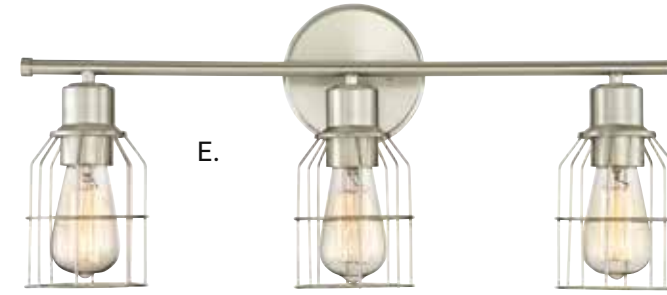

BATH LIGHTING

E.