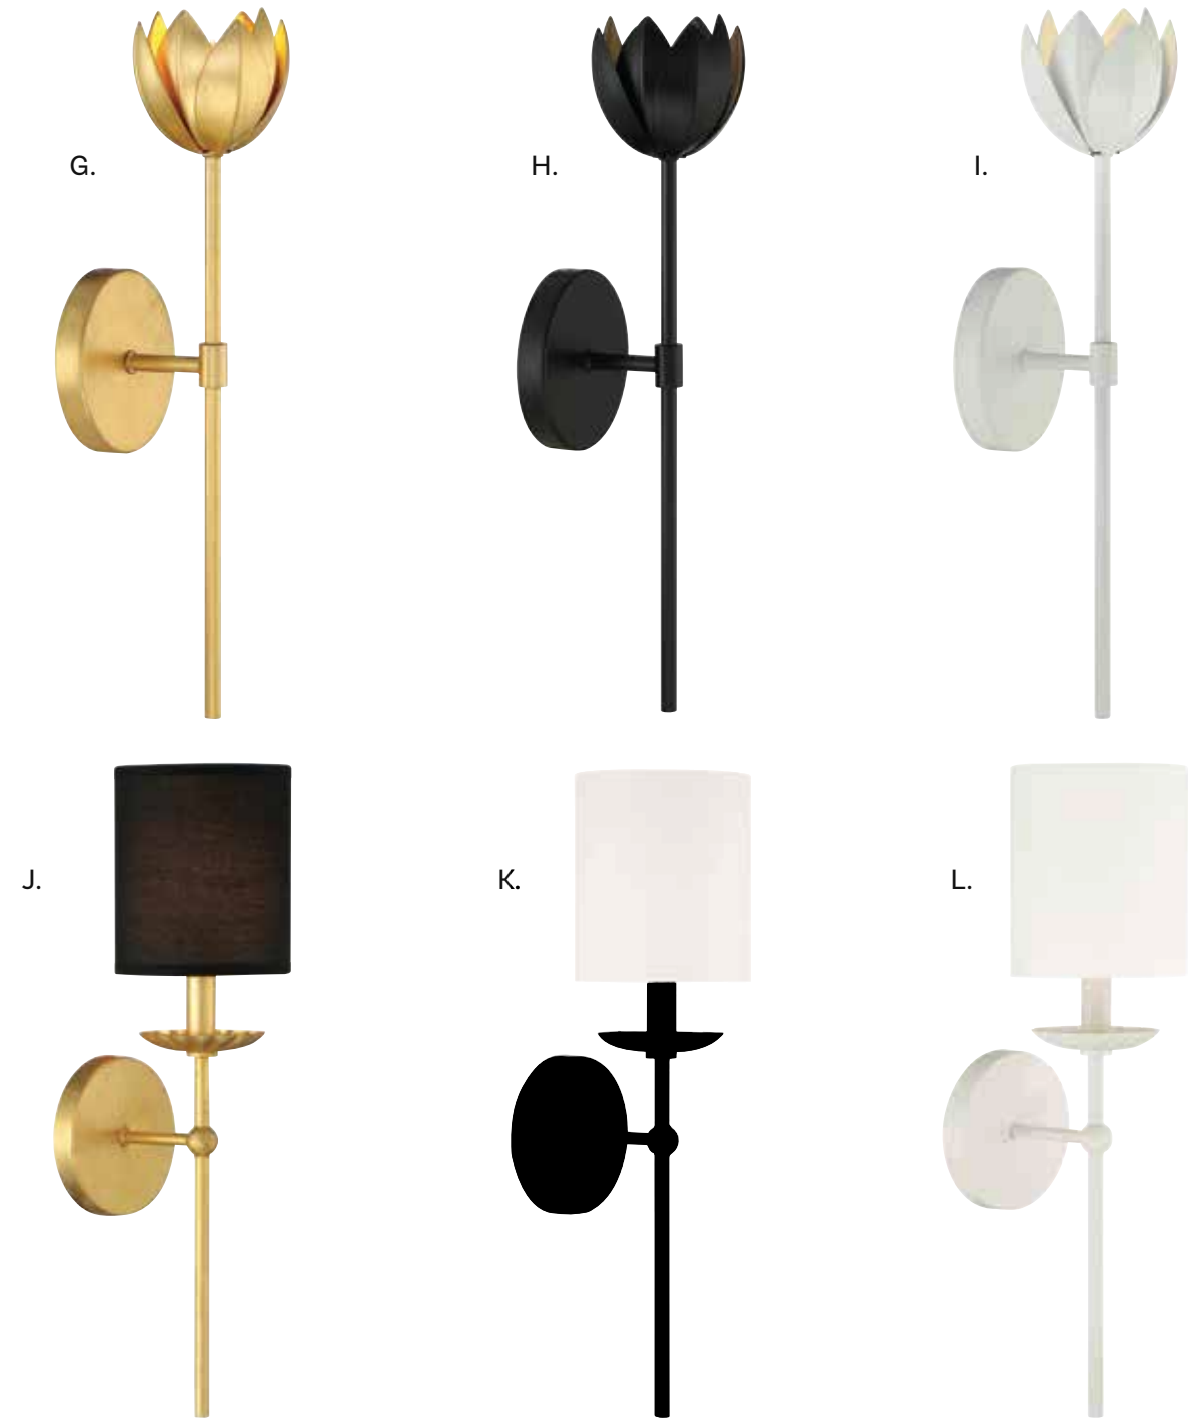

WALL LIGHTING

- **G. M90081TG**
  1-Light LED Sconce
  True Gold Finish
  5"W x 19"H x 6"E
  3.5W LED Dimmable G9 -
  300 Lumens, 3000K,
  90 CRI
  LED G9 Bulbs Included
- **H. M90081MBK**
  1-Light LED Sconce
  Matte Black Finish
  5"W x 19"H x 6"E
  3.5W LED Dimmable G9 -
  300 Lumens, 3000K,
  90 CRI
  LED G9 Bulbs Included
- **I. M90081WH**
  1-Light LED Sconce
  Matte White Finish
  5"W x 19"H x 6"E
  3.5W LED Dimmable G9 -
  300 Lumens, 3000K,
  90 CRI
  LED G9 Bulbs Included
- **J. M90079TG**
  1-Light Sconce
  True Gold Finish
  5"W x 18-1/2"H x
  6-1/4"E
  1C 60W
  Black Fabric Shade
- **K. M90079MBK**
  1-Light Sconce
  Matte Black Finish
  5"W x 18-1/2"H x
  6-1/4"E
  1C 60W
  White Fabric Shade
- **L. M90079WH**
  1-Light Sconce
  Matte White Finish
  5"W x 18-1/2"H x
  6-1/4"E
  1C 60W
  White Fabric Shade