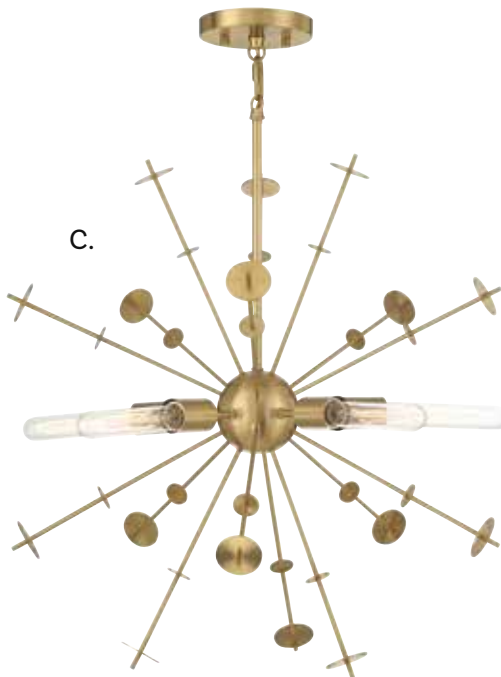

PENDANT LIGHTING

PENDANT LIGHTING

A. M7027MBK
5-Light Pendant
Matte Black Finish
26"W x 26"H
Adj H 26" - 80"
5E 60W

B. M7027PN
5-Light Pendant
Polished Nickel Finish
26"W x 26"H
Adj H 26" - 80"
5E 60W

C. M7027NB
5-Light Pendant
Natural Brass Finish
26"W x 26"H
Adj H 26" - 80"
5E 60W