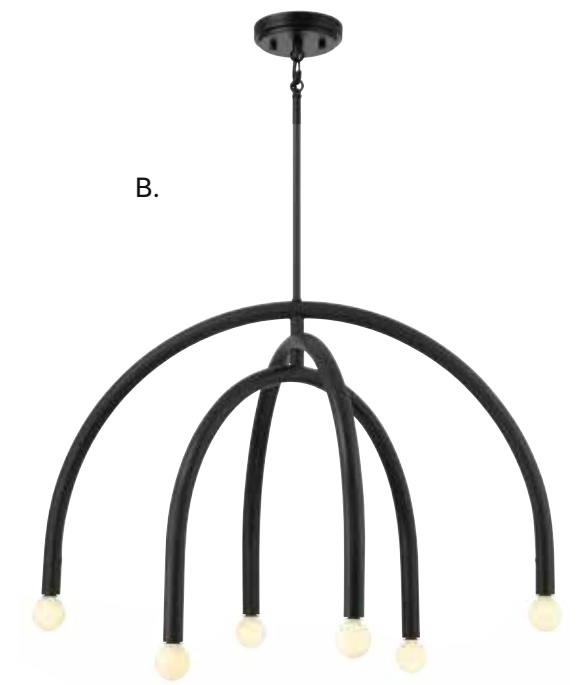

**B.

**C.

*Includes 12" & 6" extensions - additional stems available - 7-EXTLG
**This fixture comes with 120" chain and wire.

HANGING LIGHTING

HANGING LIGHTING

A. M100116NB
6-Light Chandelier
Natural Brass Finish
27"W x 4-1/4"H
Adj H 4-1/4" - 58-1/4"
6E 60W

B. M100116MBK
6-Light Chandelier
Matte Black Finish
27"W x 4-1/4"H
Adj H 4-1/4" - 58-1/4"
6E 60W

Includes 12" & 6" extensions - additional stems available - **7-EXT**

HANGING LIGHTING

HANGING LIGHTING

Dual Mount Hanging System

A.

B.

A. M100114MBKPN
 6-Light Chandelier
 Matte Black w/ Polished Nickel Finish
 38"W x 22"H
 Adj H 22" - 76"
 6G9 40W
 White Opal Glass
 G9 Bulbs Included

B. M100114MBKNB
 6-Light Chandelier
 Matte Black w/ Natural Brass Finish
 38"W x 22"H
 Adj H 22" - 76"
 6G9 40W
 White Opal Glass
 G9 Bulbs Included

Includes 12" & 6" extensions - additional stems available - 7-EXT

HANGING LIGHTING

Sconce, Page 191

HANGING LIGHTING

Dual Mount Hanging System

A. M100115BN
 6-Light Adjustable Chandelier
 Brushed Nickel Finish
 30"W x 20"H
 Adj H 20" - 74"
 6C 60W