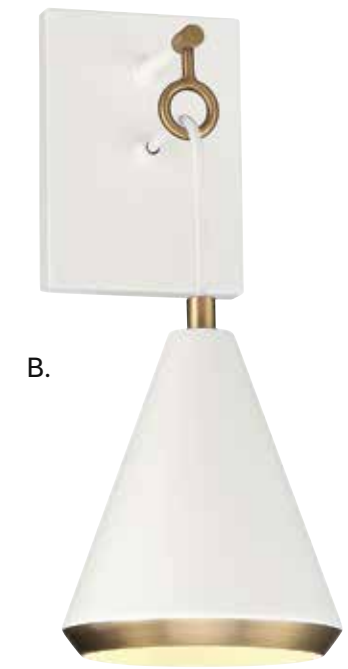

WALL LIGHTING