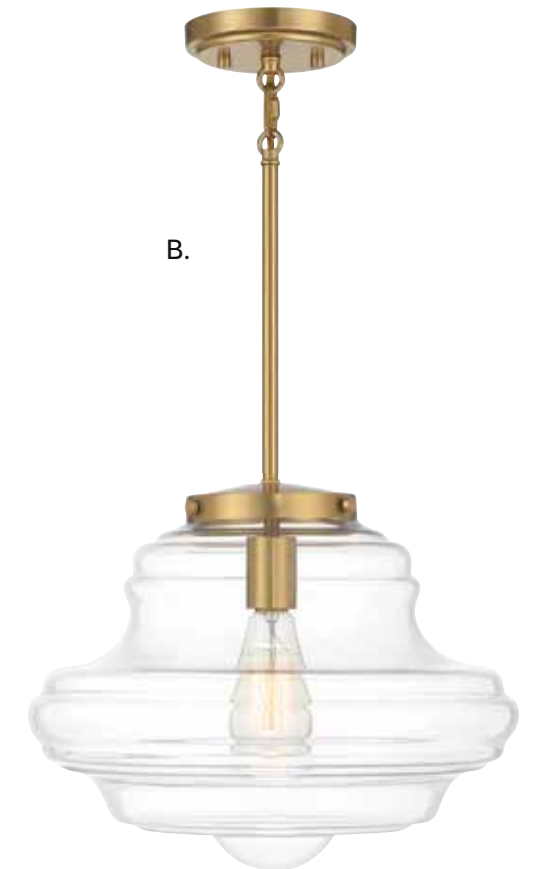

C. M7023PN
 1-Light Pendant
 Polished Nickel Finish
 15"W x 9"H
 Adj H 9" - 62"
 1E 60W
 Clear Vintage Glass

PENDANT LIGHTING

Includes 12" & 6" extensions - additional stems available - **7-EXT**

Sconce, Page 208

Ceiling, Page 157

PENDANT LIGHTING

Sconce, Page 209

Ceiling, Page 156

Bath Page 241

Includes 12" & 6" extensions - additional stems available - **7-EXT**

PENDANT LIGHTING

A.