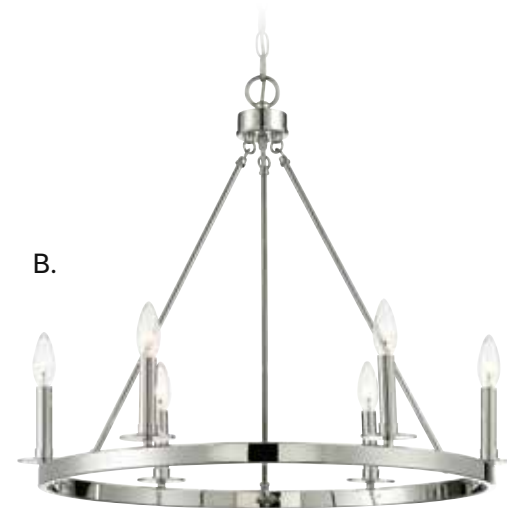

HANGING LIGHTING

M10042AI
6-Light Chandelier
Aged Iron Finish
30"W x 22-3/8"H
6C 60W
Metal Candle Covers

This fixture comes with 120" chain and wire.

HANGING LIGHTING

HANGING LIGHTING

HANGING LIGHTING

This fixture comes with 120" chain and wire.

- | | | | | | |
|--|--|--|--|---|---|
| A. M10093ORB
6-Light Chandelier
Oil Rubbed Bronze
Finish
26"W x 22"H
6C 60W
Metal Candle Covers | B. M10093PN
6-Light Chandelier
Polished Nickel Finish
26"W x 22"H
6C 60W
Metal Candle Covers | C. M10093NB
6-Light Chandelier
Natural Brass Finish
26"W x 22"H
6C 60W
Metal Candle Covers | D. M10093BQW
6-Light Chandelier
Bisque White Finish
26"W x 22"H
6C 60W
Metal Candle Covers | E. M10093BN
6-Light Chandelier
Brushed Nickel Finish
26"W x 22"H
6C 60W
Metal Candle Covers | F. M10093MBK
6-Light Chandelier
Matte Black Finish
26"W x 22"H
6C 60W
Metal Candle Covers |
|--|--|--|--|---|---|