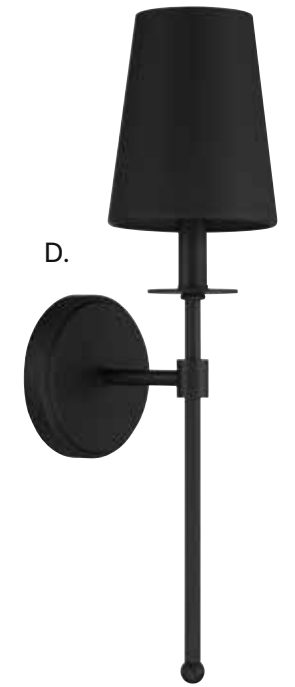

WALL LIGHTING

A. M90057PN 1-Light Sconce Polished Nickel Finish 5"W x 20"H x 7"E 1C 60W White Fabric Shade	B. M90057NB 1-Light Sconce Natural Brass Finish 5"W x 20"H x 7"E 1C 60W White Fabric Shade	C. M90057BN 1-Light Sconce Brushed Nickel Finish 5"W x 20"H x 7"E 1C 60W White Fabric Shade	D. M90084MBK 1-Light Sconce Matte Black Finish 5"W x 20"H x 7"E 1C 60W Black Metal Shade	E. M90057ORB 1-Light Sconce Oil Rubbed Bronze Finish 5"W x 20"H x 7"E 1C 60W White Fabric Shade	F. M90057MBK 1-Light Sconce Matte Black Finish 5"W x 20"H x 7"E 1C 60W White Fabric Shade	G. M90084NB 1-Light Sconce Natural Brass Finish 5"W x 20"H x 7"E 1C 60W Warm Brass Metal Shade

WALL LIGHTING

D.