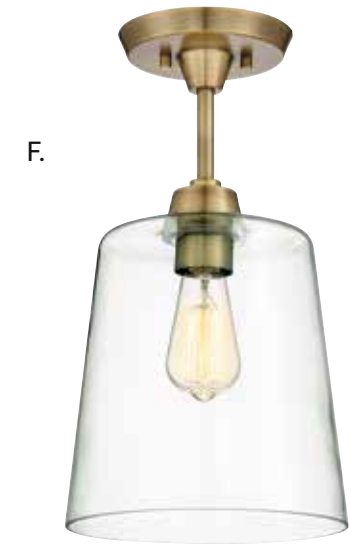

CEILING LIGHTING

E. M60010MBK
1-Light Semi-Flush
Matte Black Finish
10"W x 14-1/2"H
1E 60W
Clear Glass

F. M60010NB
1-Light Semi-Flush
Natural Brass Finish
10"W x 14-1/2"H
1E 60W
Clear Glass

G. M60010BN
1-Light Semi-Flush
Brushed Nickel Finish
10"W x 14-1/2"H
1E 60W
Clear Glass

H. M60010ORB
1-Light Semi-Flush
Oil Rubbed Bronze Finish
10"W x 14-1/2"H
1E 60W
Clear Glass