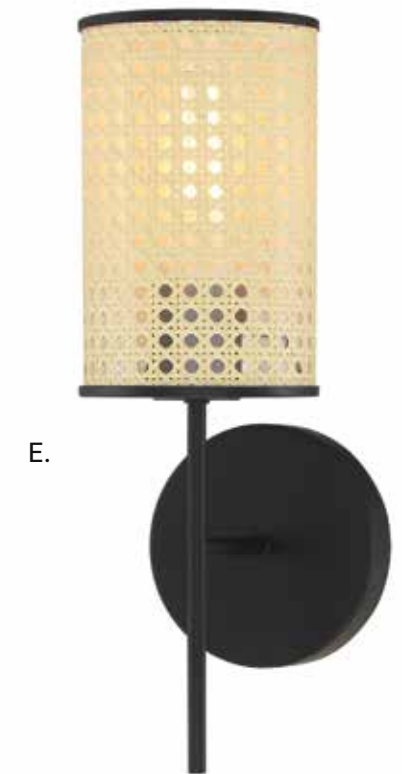

WALL LIGHTING