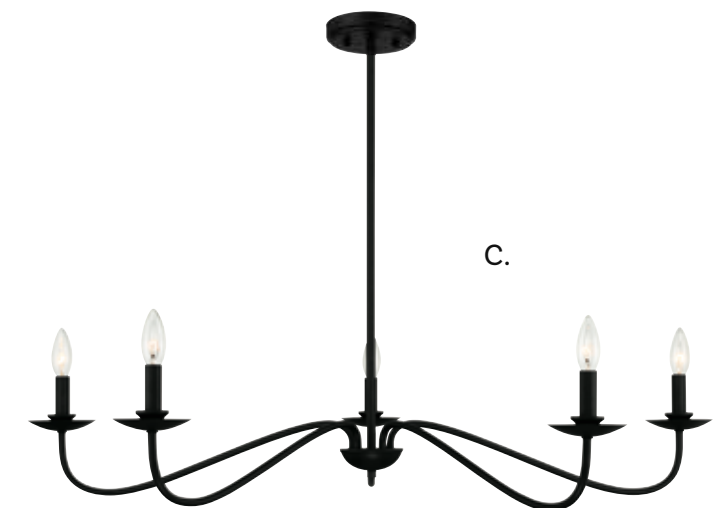

C.

- **C. M10085MBK**
  5-Light Chandelier
  Matte Black Finish
  42"W x 7"H
  Adj H 7" - 61"
  5C 60W
  Metal Candle Covers