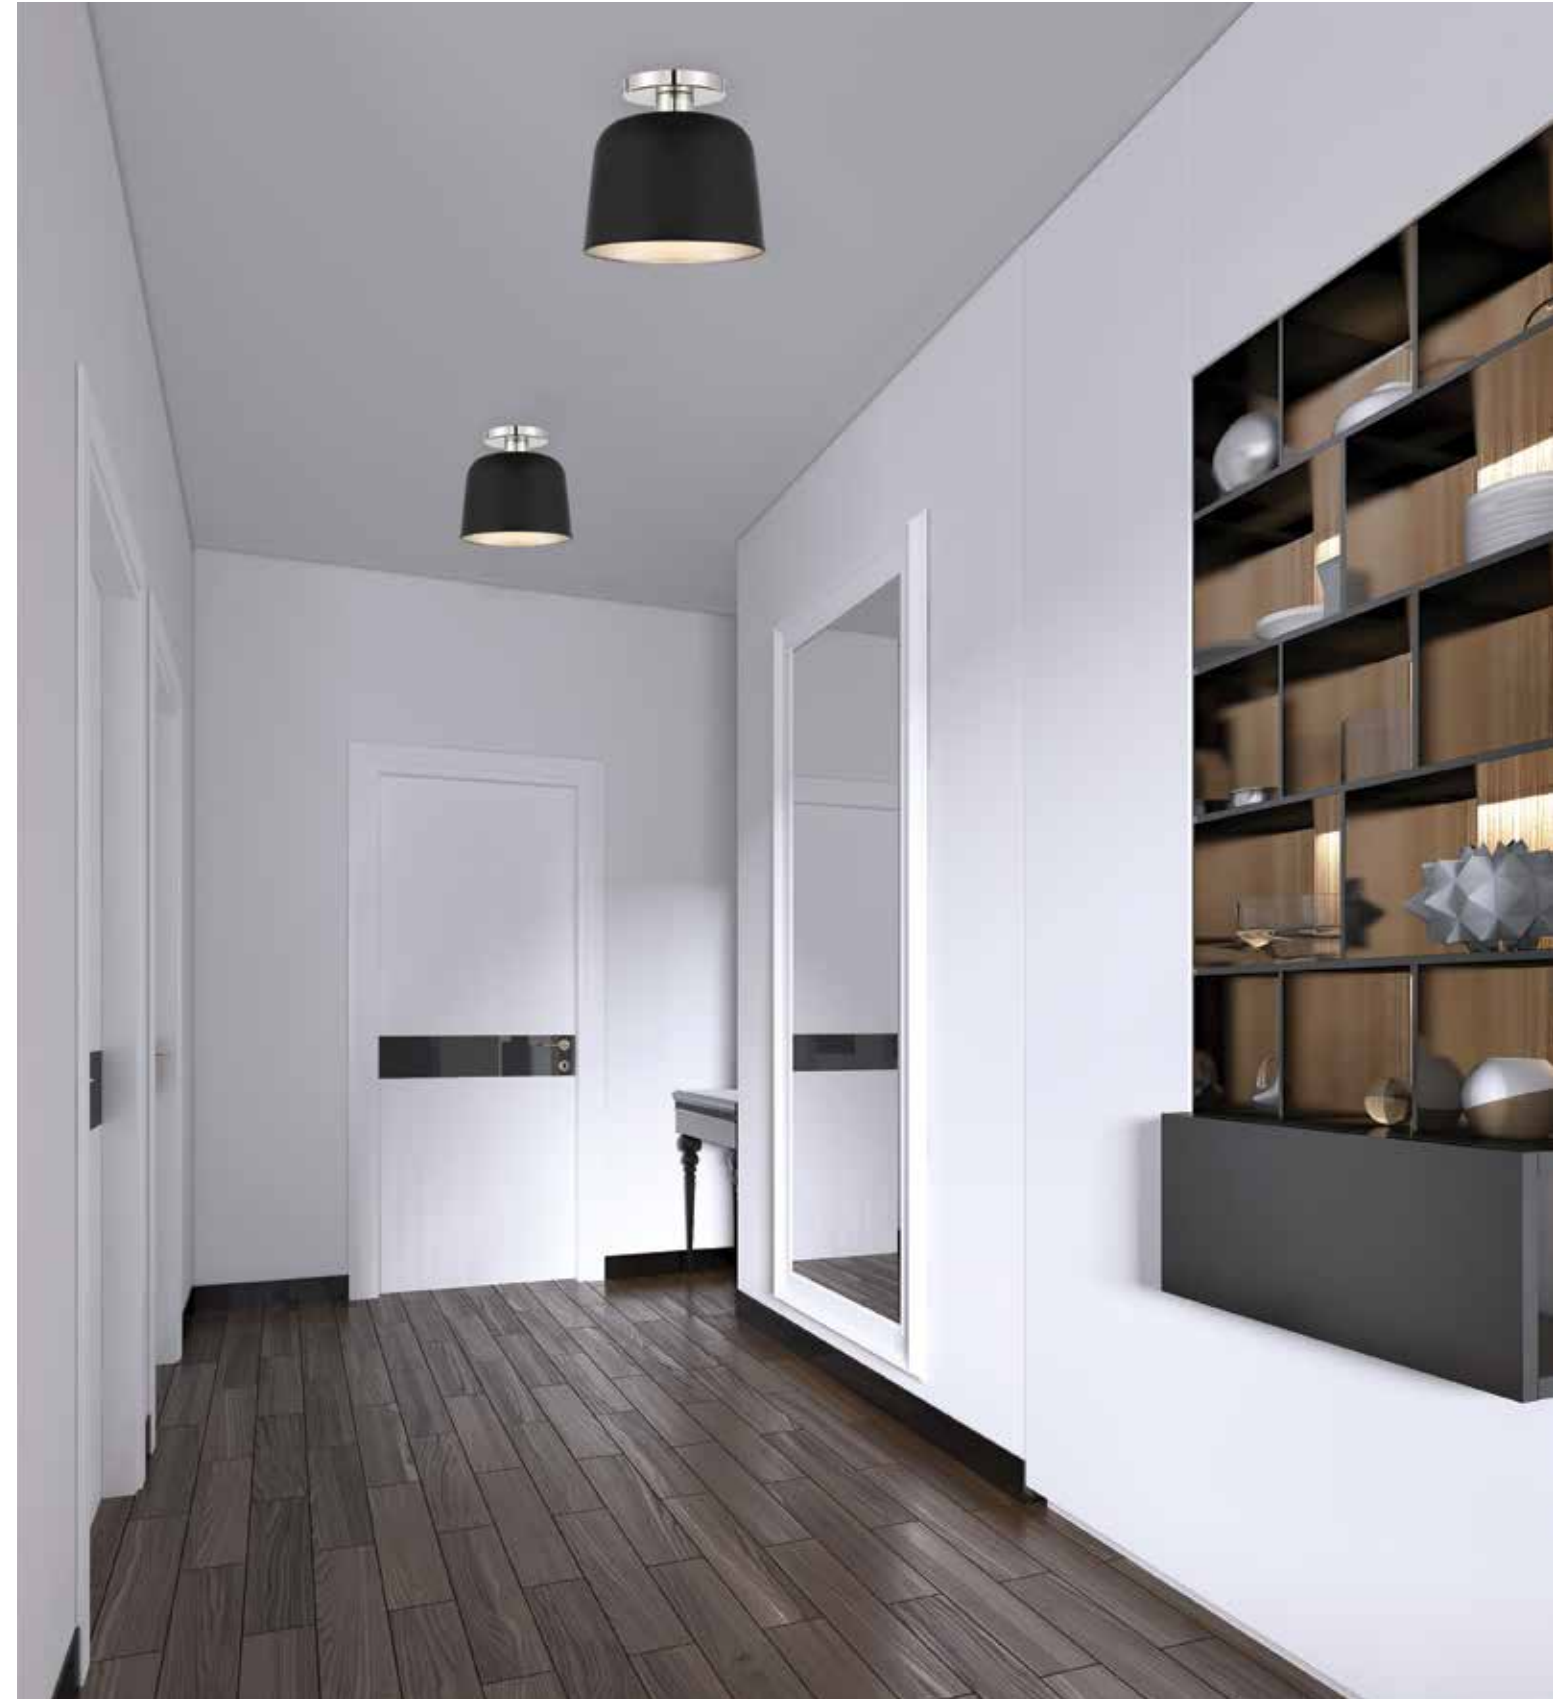

A. M60067MBKPN 1-Light Semi-Flush Matte Black & Polished Nickel Finish 9"W x 9"H 1E 60W	B. M60067WHPN 1-Light Semi-Flush White & Polished Nickel Finish 9"W x 9"H 1E 60W	C. M60067NBLPN 1-Light Semi-Flush Navy Blue & Polished Nickel Finish 9"W x 9"H 1E 60W	D. M60067MBKNB 1-Light Semi-Flush Matte Black & Natural Brass Finish 9"W x 9"H 1E 60W	E. M60067WHNB 1-Light Semi-Flush White & Natural Brass Finish 9"W x 9"H 1E 60W	F. M60067NBLNB 1-Light Semi-Flush Navy Blue & Natural Brass Finish 9"W x 9"H 1E 60W