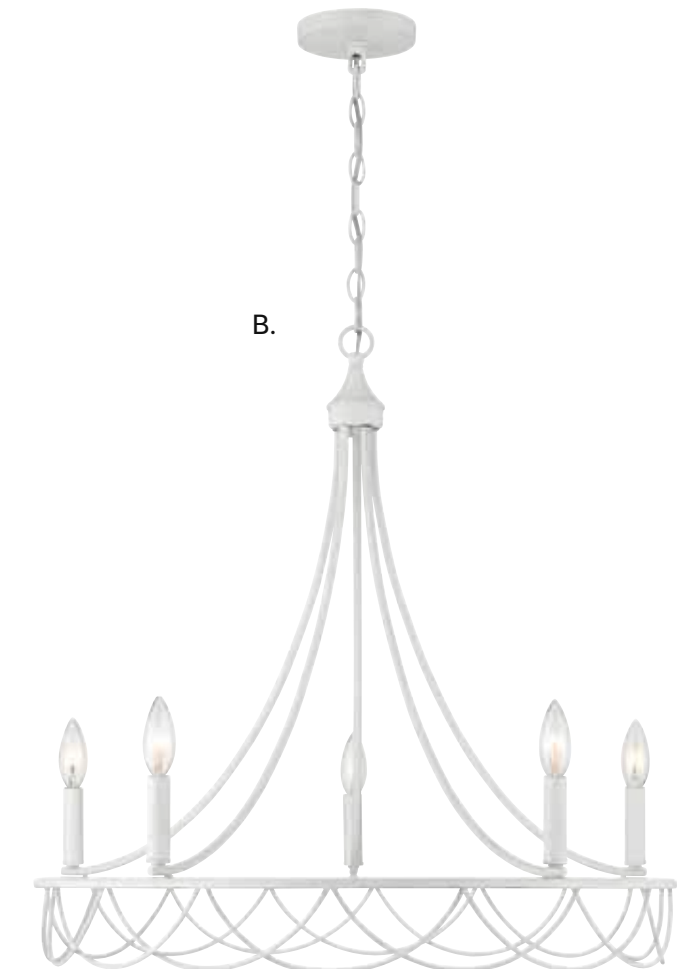

HANGING LIGHTING

HANGING LIGHTING

A.

A. M100101GRORB
5-Light Pendant
White w/ Oil Rubbed Bronze Finish
24"W x 20"H
5E 60W
Wood Beads

B.

B. M100101NBLORB
5-Light Pendant
Navy w/ Oil Rubbed Bronze Finish
24"W x 20"H
5E 60W
Wood Beads

This fixture comes with 120" chain and wire.

HANGING LIGHTING

HANGING LIGHTING

A. M30012DW
4-Light Lantern
Distressed White Finish
16"W x 36-1/2"H
4C 60W
Clear Glass

B. M100118DW
5-Light Chandelier
Distressed White Finish
26"W x 26-3/4"H
5C 60W
Metal Shade

This fixture comes with 120" chain and wire.

HANGING LIGHTING

HANGING LIGHTING

M10028BN
5-Light Chandelier
Brushed Nickel Finish
26"W x 29-1/4"H
5C 60W
Clear Crystal Accents
Metal Candle Covers

This fixture comes with 120" chain and wire.