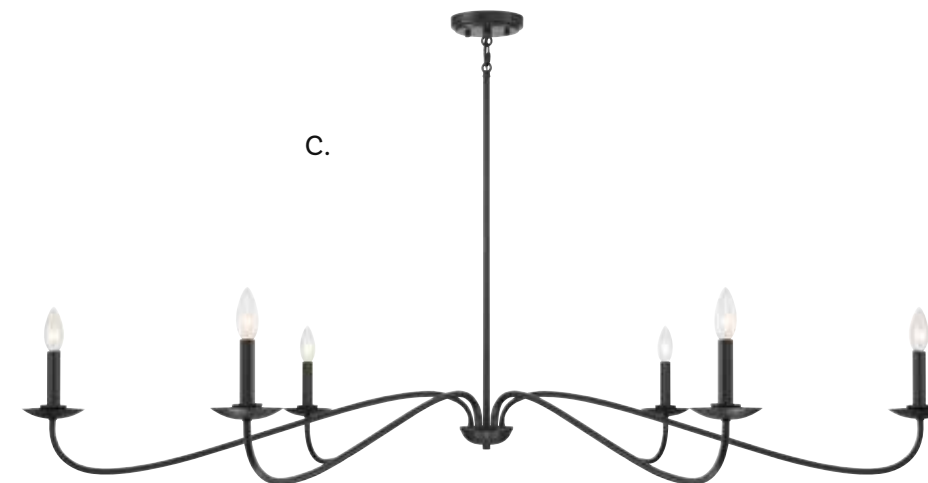

HANGING LIGHTING

Includes 12" & 6" extensions - additional stems available - **7-EXT**

HANGING LIGHTING

Dual Mount Hanging System

A.

- A. M10085NB**
5-Light Chandelier
Natural Brass Finish
42"W x 7"H
Adj H 7" - 61"
5C 60W
Metal Candle Covers

B.

- B. M10085BQW**
5-Light Chandelier
Bisque White Finish
42"W x 7"H
Adj H 7" - 61"
5C 60W
Metal Candle Covers

C.

- C. M10085MBK**
5-Light Chandelier
Matte Black Finish
42"W x 7"H
Adj H 7" - 61"
5C 60W
Metal Candle Covers

HANGING LIGHTING

Includes 12" & 6" extensions - additional stems available - **7-EXT**

HANGING LIGHTING

Dual Mount Hanging System

A. M10019BQW
 6-Light Chandelier
 Bisque White Finish
 62"W x 8"H
 Adj H 8" - 62"
 6C 60W
 Metal Candle Covers