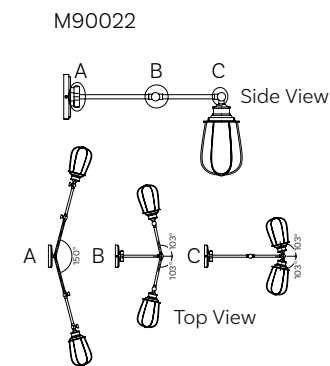

G.

E. M90022ORB
1-Light Adjustable Sconce
Oil Rubbed Bronze
w/ Natural Brass Accents
5"W x 13-1/8"H x 5"E
Adj H 11-3/8" - 17-3/8"
Adj E 5" - 20-3/8"
1E 60W

F. M90022MBK
1-Light Adjustable Sconce
Matte Black Finish
5"W x 13-1/8"H x 5"E
Adj H 11-3/8" - 17-3/8"
Adj E 5" - 20-3/8"
1E 60W

G. M90022NB
1-Light Adjustable Sconce
Natural Brass Finish
5"W x 13-1/8"H x 5"E
Adj H 11-3/8" - 17-3/8"
Adj E 5" - 20-3/8"
1E 60W

*Includes cord and plug, cord cover, and hardwire hardware.