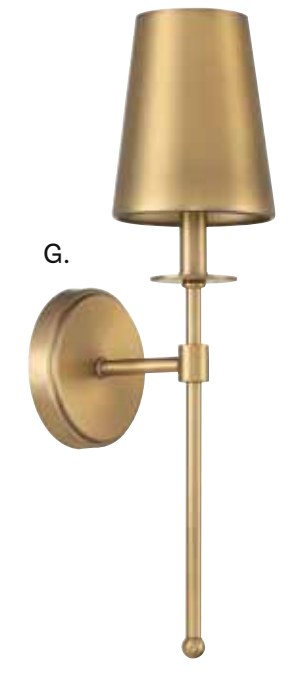

WALL LIGHTING

A. M90057PN 1-Light Sconce Polished Nickel Finish 5"W x 20"H x 7"E 1C 60W White Fabric Shade	B. M90057NB 1-Light Sconce Natural Brass Finish 5"W x 20"H x 7"E 1C 60W White Fabric Shade	C. M90057BN 1-Light Sconce Brushed Nickel Finish 5"W x 20"H x 7"E 1C 60W White Fabric Shade	D. M90084MBK 1-Light Sconce Matte Black Finish 5"W x 20"H x 7"E 1C 60W Black Metal Shade	E. M90057ORB 1-Light Sconce Oil Rubbed Bronze Finish 5"W x 20"H x 7"E 1C 60W White Fabric Shade	F. M90057MBK 1-Light Sconce Matte Black Finish 5"W x 20"H x 7"E 1C 60W White Fabric Shade	G. M90084NB 1-Light Sconce Natural Brass Finish 5"W x 20"H x 7"E 1C 60W Warm Brass Metal Shade

WALL LIGHTING

G.