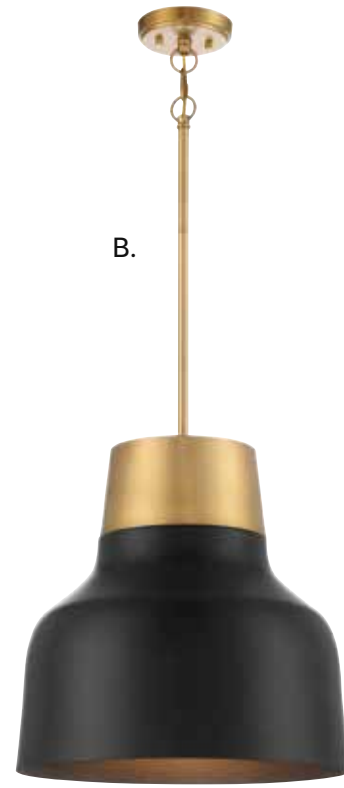

PENDANT LIGHTING

A.

B.

C.

A. M70115NBLNB
1-Light Pendant
Navy Blue w/
Natural Brass Finish
17"W x 18"H
Adj. H 18" - 72"
1E 60W

B. M70115MBKNB
1-Light Pendant
Matte Black w/
Natural Brass Finish
17"W x 18"H
Adj. H 18" - 72"
1E 60W

C. M70115WHNB
1-Light Pendant
White w/
Natural Brass Finish
17"W x 18"H
Adj. H 18" - 72"
1E 60W

PENDANT LIGHTING

Includes 12" & 6" extensions - additional stems available - 7-EXTLG