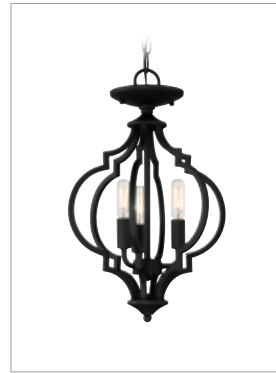

CEILING LIGHTING

*B.

- **A. M60055MBK**
  3-Light Convertible
  Semi-Flush/Pendant
  Matte Black Finish
  11"W x 16"H
  Adj H 16" - 136"
  3C 60W
  Metal Candle Covers
- **B. M60055PN**
  3-Light Convertible
  Semi-Flush/Pendant
  Polished Nickel Finish
  11"W x 16"H
  Adj H 16" - 136"
  3C 60W
  Metal Candle Covers
- **C. M60055BQW**
  3-Light Convertible
  Semi-Flush/Pendant
  Bisque White Finish
  11"W x 16"H
  Adj H 16" - 136"
  3C 60W
  Metal Candle Covers
- **D. M60055NB**
  3-Light Convertible
  Semi-Flush/Pendant
  Natural Brass Finish
  11"W x 16"H
  Adj H 16" - 136"
  3C 60W
  Metal Candle Covers
- **E. M60055ORB**
  3-Light Convertible
  Semi-Flush/Pendant
  Oil Rubbed Bronze Finish
  11"W x 16"H
  Adj H 16" - 136"
  3C 60W
  Metal Candle Covers

*Convertible: Semi-Flush/Pendant
This fixture comes with 120" chain and wire.

CEILING LIGHTING

- **F. M60054CH**
  1-Light Semi-Flush
  Chrome Finish
  13-1/4"W x 17-1/8"H
  1E 60W
  White Opal Glass
- **G. M60054NB**
  1-Light Semi-Flush
  Natural Brass Finish
  13-1/4"W x 17-1/8"H
  1E 60W
  White Opal Glass
- **H. M60054MBK**
  1-Light Semi-Flush
  Matte Black Finish
  13-1/4"W x 17-1/8"H
  1E 60W
  White Opal Glass