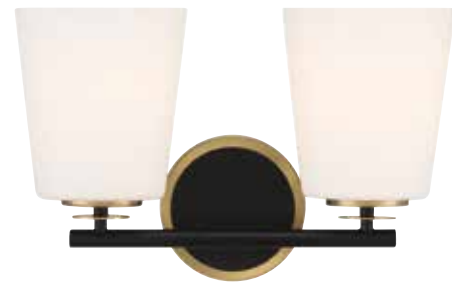

C. M90070BNB
 1-Light Sconce
 Black w/ Natural
 Brass Finish
 8-1/4"W x 50"H x 9"E
 1E 60W
 Metal Shade

WALL LIGHTING

*Cord and plug installation only.

**Includes cord, cord cover, plug, and hardwire hardware.