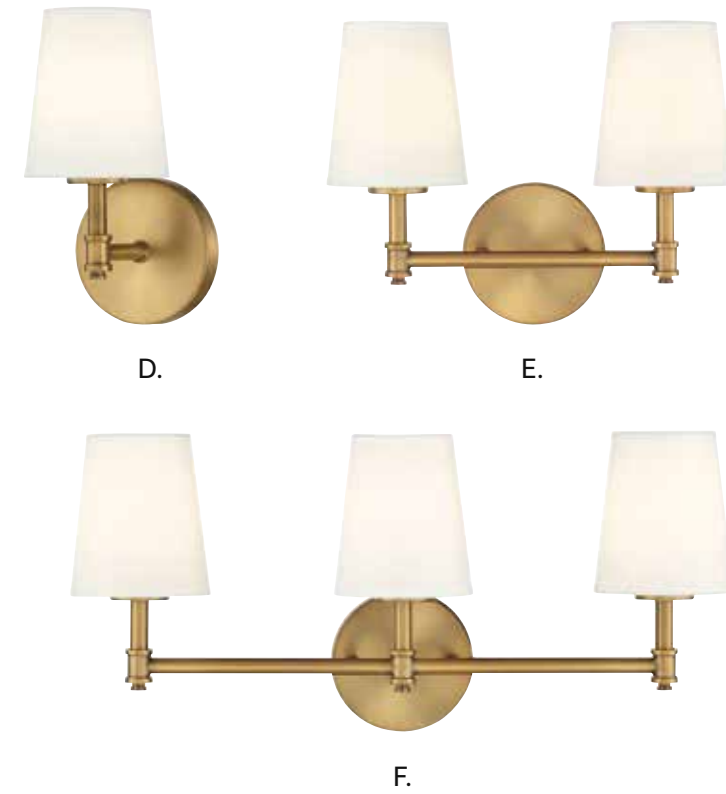

BATH LIGHTING