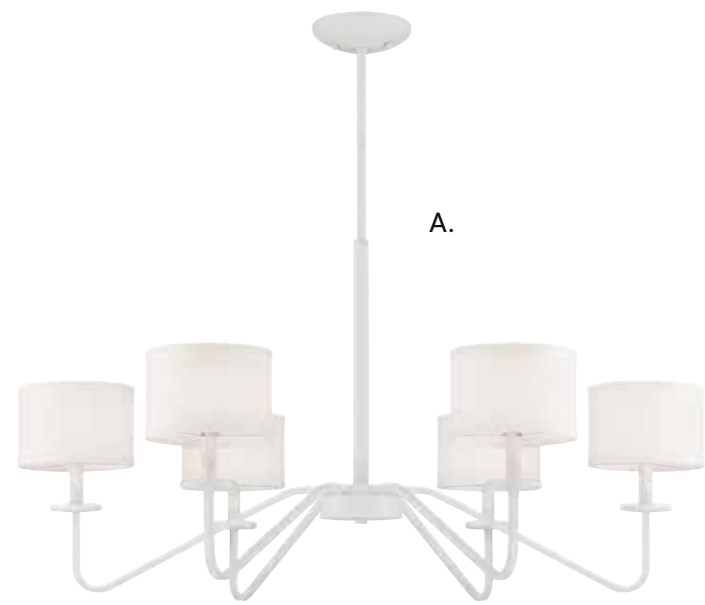

A.

Dual Mount Hanging System

A. M100117BQW
6-Light Chandelier
Bisque White Finish
36"W x 23-1/2"H
6C 60W
White Fabric Shades
Metal Candle Covers

B. M100117MBK
6-Light Chandelier
Matte Black Finish
36"W x 23-1/2"H
6C 60W
White Fabric Shades
Metal Candle Covers

B.

HANGING LIGHTING

This fixture comes with 120" chain and wire.

HANGING LIGHTING

Dual Mount Hanging System

- | | | |
|---|---|--|
| <p>A. M10092BQW
 6-Light Chandelier
 Bisque White Finish
 42"W x 18"H
 Adj H 18" - 72"
 6C 60W
 White Fabric Shades
 Metal Candle Covers</p> | <p>B. M10092NB
 6-Light Chandelier
 Natural Brass Finish
 42"W x 18"H
 Adj H 18" - 72"
 6C 60W
 White Fabric Shades
 Metal Candle Covers</p> | <p>C. M10092MBK
 6-Light Chandelier
 Matte Black Finish
 42"W x 18"H
 Adj H 18" - 72"
 6C 60W
 White Fabric Shades
 Metal Candle Covers</p> |
|---|---|--|