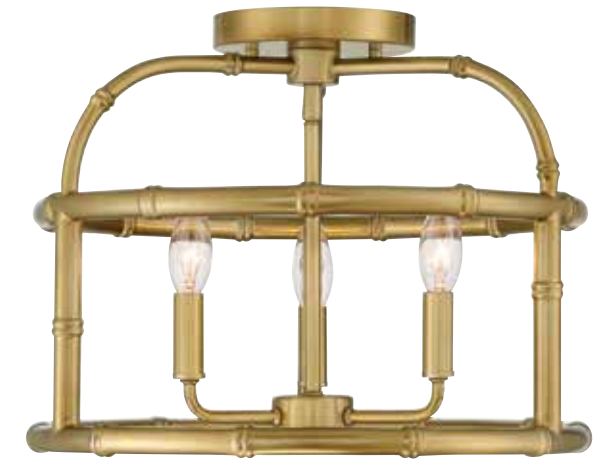

This fixture comes with 120" chain and wire.

Pendant, Page 123

HANGING LIGHTING

A. M30010BB
3-Light Foyer
Burnished Brass Finish
16"W x 26"H
3C 60W
Metal Candle Covers

B. M60066BB
3-Light Semi-Flush
Burnished Brass Finish
16"W x 12-1/2"H
3C 60W
Metal Candle Covers

C. M70116BB
4-Light Pendant
Burnished Brass Finish
22"W x 20"H
4C 60W
Metal Candle Covers

HANGING LIGHTING

*This fixture comes with 120" chain and wire.

HANGING LIGHTING

*A.

- A. M10040NB**
24-Light Chandelier
Natural Brass Finish
22"W x 21"H
Adj H 21" - 75"
24C 40W
30° Swivel
- B. M10076NB**
4-Light Chandelier
Natural Brass Finish
25-5/8"W x 19-3/4"H
4C 60W
Clear Glass
- C. M10076ORB**
4-Light Chandelier
Oil Rubbed Bronze Finish
25-5/8"W x 19-3/4"H
4C 60W
Clear Glass

**B.

**C.

*Includes 12" & 6" extensions - additional stems available - 7-EXTLG
**This fixture comes with 120" chain and wire.

HANGING LIGHTING

HANGING LIGHTING

A. M100116NB
6-Light Chandelier
Natural Brass Finish
27"W x 4-1/4"H
Adj H 4-1/4" - 58-1/4"
6E 60W