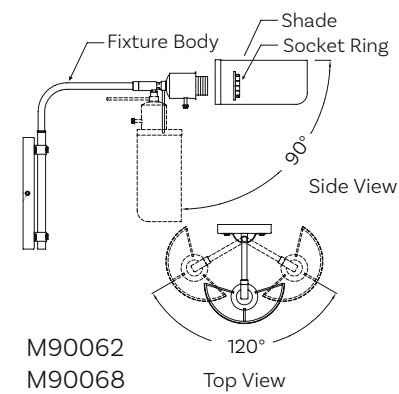

B.

M90089

Multi-Pack Swing Arm: 2 Wall Lamps packed to a carton.
 ON/OFF switch at backplate.
 Hardwire only.

WALL LIGHTING

WALL LIGHTING

A. M90060MBK
 1-Light Adjustable Sconce
 Matte Black Finish
 4-3/4"W x 14-1/2"H x 7"E
 Adj E 7" - 27"
 1E 60W
 Metal Shade
 Wood Accents