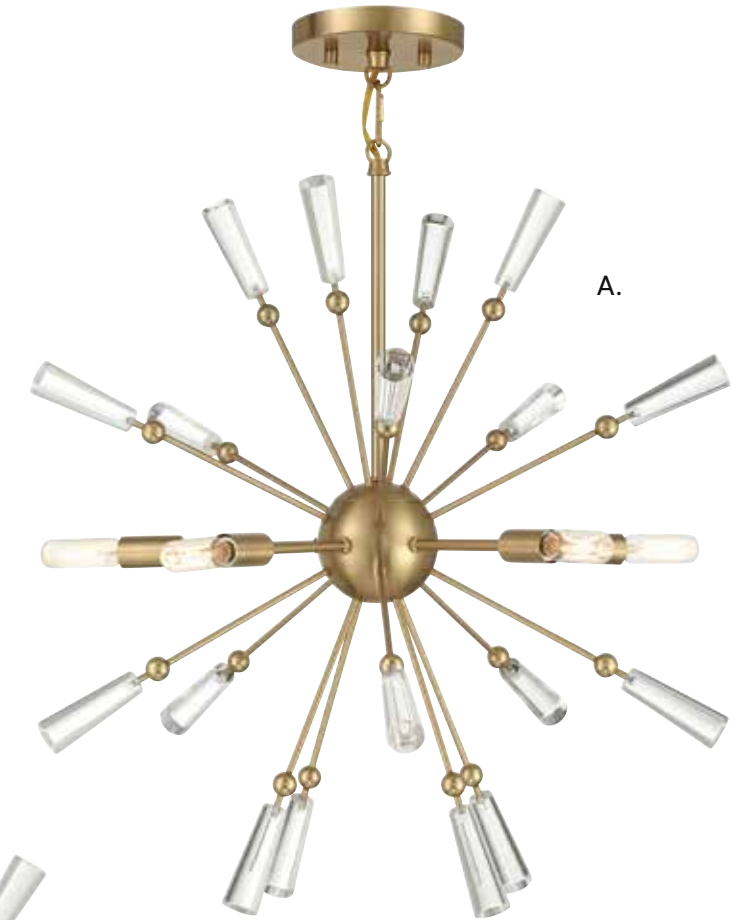

Dual Mount Hanging System

A. M7027MBK
5-Light Pendant
Matte Black Finish
26"W x 26"H
Adj H 26" - 80"
5E 60W

B. M7027PN
5-Light Pendant
Polished Nickel Finish
26"W x 26"H
Adj H 26" - 80"
5E 60W

C. M7027NB
5-Light Pendant
Natural Brass Finish
26"W x 26"H
Adj H 26" - 80"
5E 60W

Includes 12" & 6" extensions - additional stems available - 7-EXT

PENDANT LIGHTING

Includes 12" & 6" extensions - additional stems available - 7-EXT

PENDANT LIGHTING

Dual Mount Hanging System

A.

B.

A. M7028NB
 5-Light Pendant
 Natural Brass Finish
 26"W x 26"H
 Adj H 26" - 80"
 5C 60W
 Clear Crystal Accents

B. M7028MBK
 5-Light Pendant
 Matte Black Finish
 26"W x 26"H
 Adj H 26" - 80"
 5C 60W
 Clear Crystal Accents

PENDANT LIGHTING

PENDANT LIGHTING

Includes 12" & 6" extensions - additional stems available - **7-EXT**