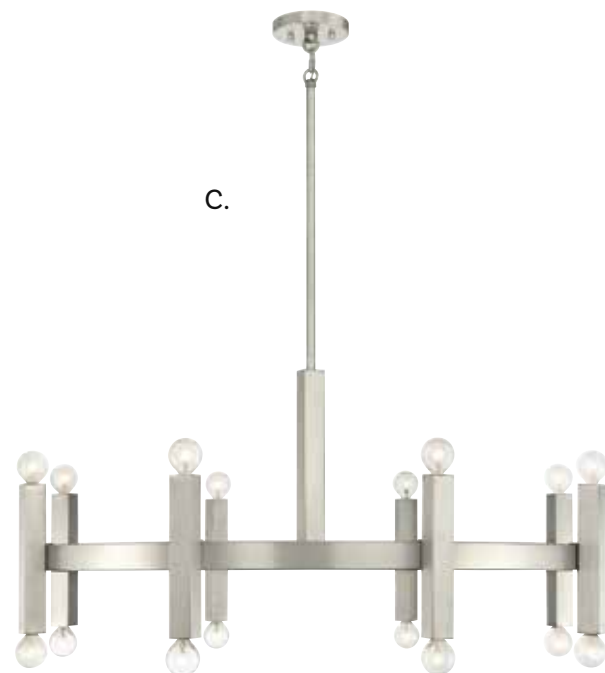

This fixture comes with 120" chain and wire.

HANGING LIGHTING

HANGING LIGHTING

- A. M7038BQW**
5-Light Chandelier
Bisque White Finish
26"W x 10"H
Adj H 10" - 64"
5E 60W
Clear Crystal
- B. M7038PN**
5-Light Chandelier
Polished Nickel Finish
26"W x 10"H
Adj H 10" - 64"
5E 60W
Clear Crystal
- C. M7038NB**
5-Light Chandelier
Natural Brass Finish
26"W x 10"H
Adj H 10" - 64"
5E 60W
Clear Crystal
- D. M7038MBK**
5-Light Chandelier
Matte Black Finish
26"W x 10"H
Adj H 10" - 64"
5E 60W
Clear Crystal

HANGING LIGHTING

Includes 12" & 6" extensions - additional stems available - 7-EXTLG

HANGING LIGHTING

HANGING LIGHTING

A. M10098NB
9-Light Chandelier
Natural Brass Finish
34"W x 38"H
9E 60W
White Milk Glass

B. M10098ORB
9-Light Chandelier
Oil Rubbed Bronze Finish
34"W x 38"H
9E 60W
White Milk Glass

This fixture comes with 120" chain and wire.

HANGING LIGHTING

HANGING LIGHTING

A. M100103MBK
 16-Light Chandelier
 Matte Black Finish
 40-1/2"W x 20"H
 Adj H 20" - 74"
 16C 60W

B. M100103NB
 16-Light Chandelier
 Natural Brass Finish
 40-1/2"W x 20"H
 Adj H 20" - 74"
 16C 60W

C. M100103BN
 16-Light Chandelier
 Brushed Nickel Finish
 40-1/2"W x 20"H
 Adj H 20" - 74"
 16C 60W

Includes 12" & 6" extensions - additional stems available - 7-EXTLG