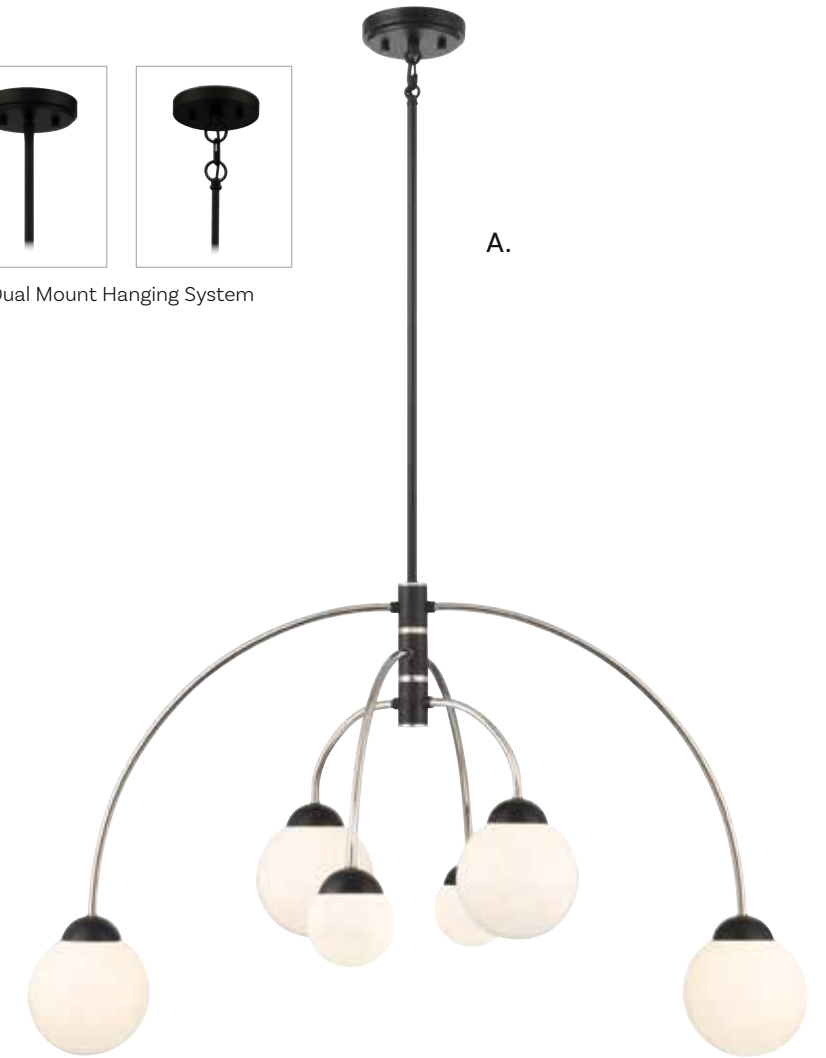

HANGING LIGHTING

HANGING LIGHTING

A.

B.

A. M100114MBKPN
6-Light Chandelier
Matte Black w/ Polished Nickel Finish
38"W x 22"H
Adj H 22" - 76"
6G9 40W
White Opal Glass
G9 Bulbs Included

B. M100114MBKNB
6-Light Chandelier
Matte Black w/ Natural Brass Finish
38"W x 22"H
Adj H 22" - 76"
6G9 40W
White Opal Glass
G9 Bulbs Included

Includes 12" & 6" extensions - additional stems available - 7-EXT