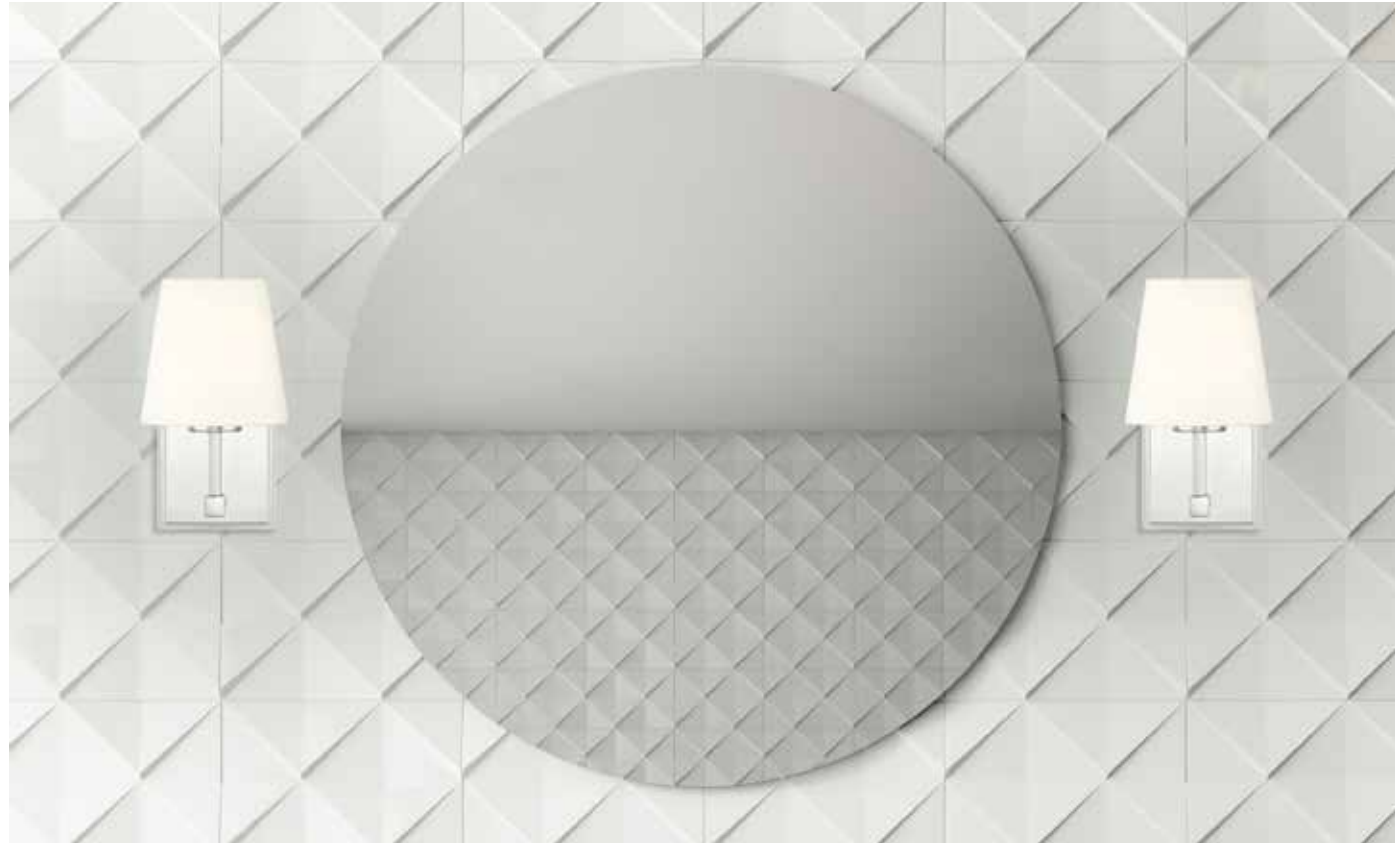

BATH LIGHTING