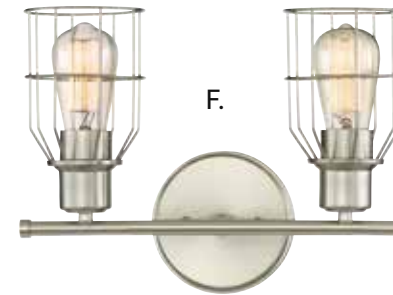

BATH LIGHTING

- **A. M80013ORB**
  4-Light Bath Bar
  Oil Rubbed Bronze Finish
  27"W x 4-1/2"H x 4"E
  4E 60W
- **B. M80012ORB**
  3-Light Bath Bar
  Oil Rubbed Bronze Finish
  18-1/2"W x 4-1/2"H x 4"E
  3E 60W
- **C. M80012BN**
  3-Light Bath Bar
  Brushed Nickel Finish
  18-1/2"W x 4-1/2"H x 4"E
  3E 60W
- **D. M80013BN**
  4-Light Bath Bar
  Brushed Nickel Finish
  27"W x 4-1/2"H x 4"E
  4E 60W

Fixtures may be mounted either uplight or downlight.

BATH LIGHTING

F.

- **E. M80004BN**
  3-Light Bath Bar
  Brushed Nickel Finish
  24"W x 11"H x 6"E
  3E 60W
- **F. M80003BN**
  2-Light Bath Bar
  Brushed Nickel Finish
  15"W x 11"H x 6"E
  2E 60W
- **G. M80003ORB**
  2-Light Bath Bar
  Oil Rubbed Bronze Finish
  15"W x 11"H x 6"E
  2E 60W
- **H. M80004ORB**
  3-Light Bath Bar
  Oil Rubbed Bronze Finish
  24"W x 11"H x 6"E
  3E 60W

Fixtures may be mounted either uplight or downlight.