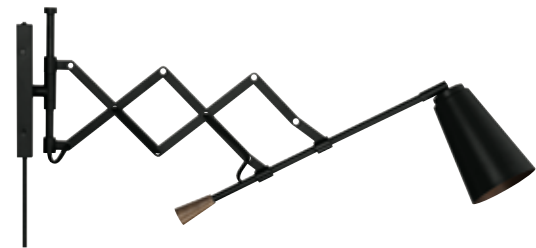

B.

M90089

Multi-Pack Swing Arm: 2 Wall Lamps packed to a carton.
 ON/OFF switch at backplate.
 Hardwire only.

WALL LIGHTING

WALL LIGHTING

A. M90060MBK
 1-Light Adjustable Sconce
 Matte Black Finish
 4-3/4"W x 14-1/2"H x 7"E
 Adj E 7" - 27"
 1E 60W
 Metal Shade
 Wood Accents