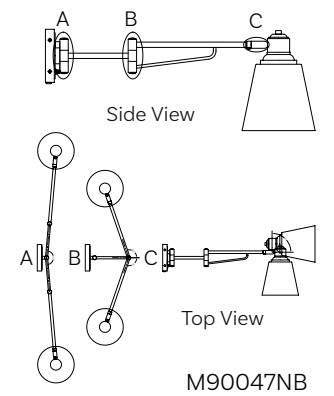

- **A. M90019ORB**
  1-Light Adjustable Sconce
  Oil Rubbed Bronze Finish
  6"W x 13-5/8"H x 6"E
  Adj E 6" - 24"
  1E 60W
- **B. M90019NB**
  1-Light Adjustable Sconce
  Natural Brass Finish
  6"W x 13-5/8"H x 6"E
  Adj E 6" - 24"
  1E 60W
- **C. M90019MBK**
  1-Light Adjustable Sconce
  Matte Black Finish
  6"W x 13-5/8"H x 6"E
  Adj E 6" - 24"
  1E 60W

- **D. M90045NB**
  1-Light Adjustable Sconce
  Natural Brass Finish
  6"W x 13"H x 6"E
  Adj E 6" - 14"
  1E 60W
- **E. M90045ORB**
  1-Light Adjustable Sconce
  Oil Rubbed Bronze Finish
  6"W x 13"H x 6"E
  Adj E 6" - 14"
  1E 60W
- **F. M90047NB**
  1-Light Adjustable Sconce
  Natural Brass Finish
  6-1/2"W x 8-3/8"H x 6-1/2"E
  Adj E 6-1/2" - 24"
  1E 60W