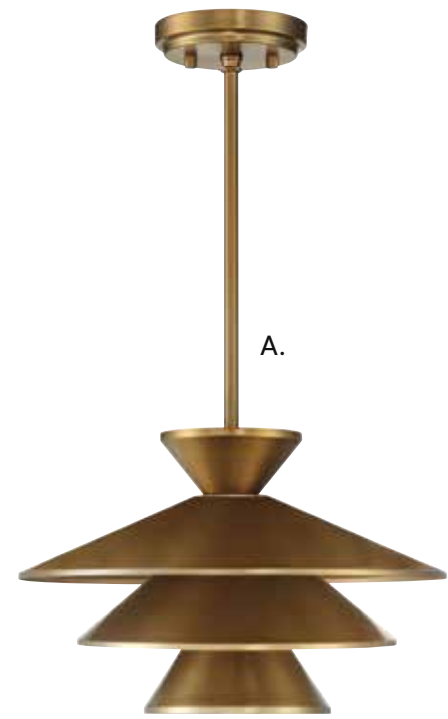

PENDANT LIGHTING

A.