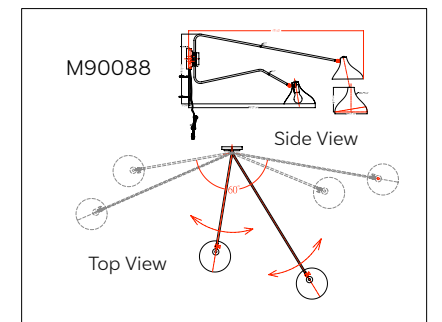

A. M90088MBKNB
2-Light Adjustable Sconce
Matte Black & Natural Brass Finish
86"W x 20-1/2"H x 52"E
Adj E 9-1/2" - 52"
2E 60W

B. M90088WHNB
2-Light Adjustable Sconce
White & Natural Brass Finish
86"W x 20-1/2"H x 52"E
Adj E 9-1/2" - 52"
2E 60W