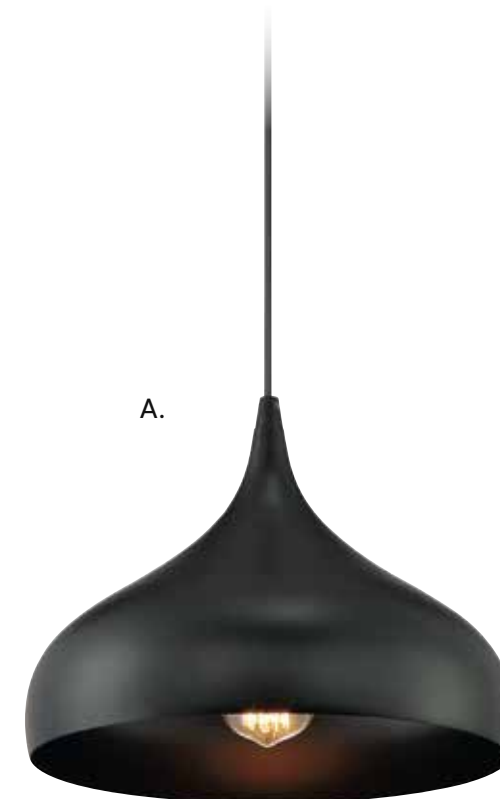

PENDANT LIGHTING

A.