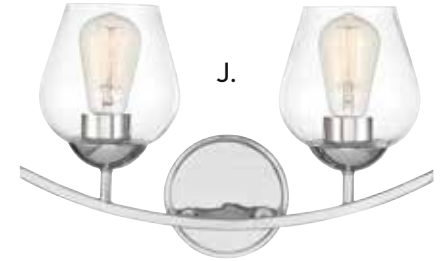

J. M80031CH
2-Light Bath Bar
Chrome Finish
16"W x 9-7/8"H x 7-1/8"E
2E 60W
Clear Glass