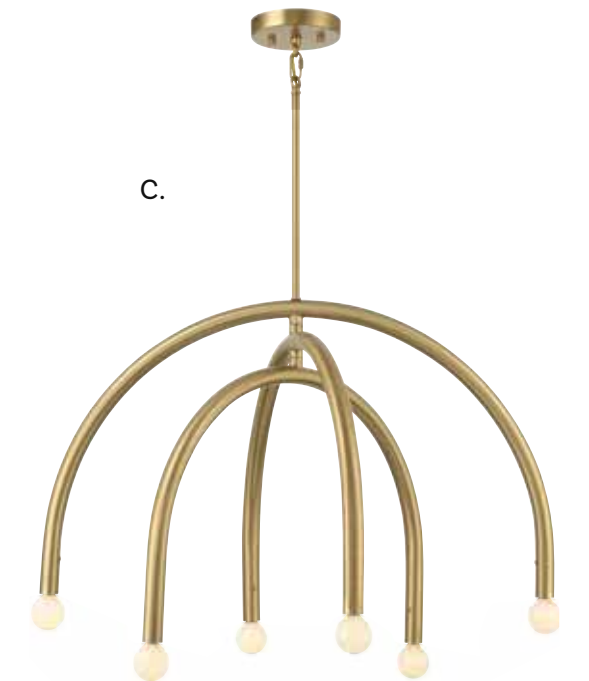

Includes 12" & 6" extensions - additional stems available - 7-EXT

HANGING LIGHTING

Sconce, Page 191

HANGING LIGHTING

Dual Mount Hanging System

A. M100115BN
 6-Light Adjustable Chandelier
 Brushed Nickel Finish
 30"W x 20"H
 Adj H 20" - 74"
 6C 60W

B. M100115MBK
 6-Light Adjustable Chandelier
 Matte Black Finish
 30"W x 20"H
 Adj H 20" - 74"
 6C 60W

C. M100115NB
 6-Light Adjustable Chandelier
 Natural Brass Finish
 30"W x 20"H
 Adj H 20" - 74"
 6C 60W

Includes 12" & 6" extensions - additional stems available - **7-EXT**

HANGING LIGHTING

HANGING LIGHTING

Dual Mount Hanging System

- A. M10084MBK**
6-Light Adjustable Chandelier
Matte Black Finish
26"W x 12"H
Adj H 12" - 66"
6E 60W
- B. M10084PN**
6-Light Adjustable Chandelier
Polished Nickel Finish
26"W x 12"H
Adj H 12" - 66"
6E 60W
- C. M10084ORBNB**
6-Light Adjustable Chandelier
Oil Rubbed Bronze w/
Natural Brass Accents
26"W x 12"H
Adj H 12" - 66"
6E 60W
- D. M10084NB**
6-Light Adjustable Chandelier
Natural Brass Finish
26"W x 12"H
Adj H 12" - 66"
6E 60W