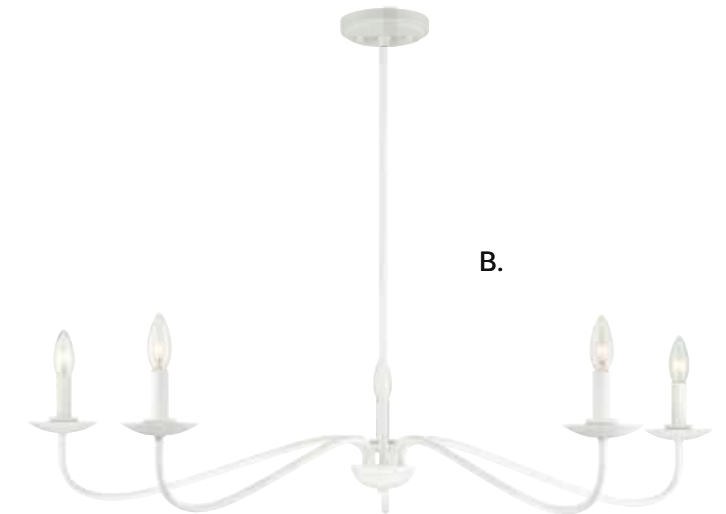

HANGING LIGHTING

Includes 12" & 6" extensions - additional stems available - **7-EXT**

HANGING LIGHTING

Dual Mount Hanging System

A.

- A. M10085NB**
5-Light Chandelier
Natural Brass Finish
42"W x 7"H
Adj H 7" - 61"
5C 60W
Metal Candle Covers