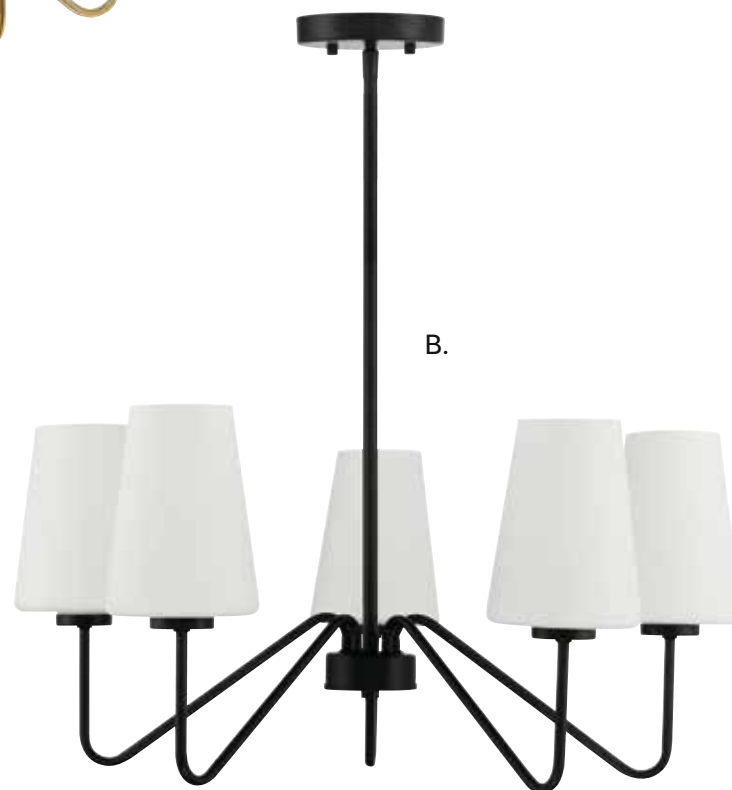

HANGING LIGHTING

Includes 12" & 6" extensions - additional stems available - 7-EXTLG

HANGING LIGHTING

HANGING LIGHTING

A. M10067MBK
5-Light Chandelier
Matte Black Finish
25"W x 15"H
Adj H 15" - 69"
5C 60W
30° Swivel
White Fabric Shades

B. M10067BQW
5-Light Chandelier
Bisque White Finish
25"W x 15"H
Adj H 15" - 69"
5C 60W
30° Swivel
White Fabric Shades

C. M10067NB
5-Light Chandelier
Natural Brass Finish
25"W x 15"H
Adj H 15" - 69"
5C 60W
30° Swivel
White Fabric Shades

Includes 12" & 6" extensions - additional stems available - **7-EXT**

HANGING LIGHTING

A. M10060NB
5-Light Chandelier
Natural Brass Finish
25-3/4"W x 12"H
Adj H 12" - 69"
5C 60W
30° Swivel
White Glass

B. M10060MBK
5-Light Chandelier
Matte Black Finish
25-3/4"W x 12"H
Adj H 12" - 69"
5C 60W
30° Swivel
White Glass