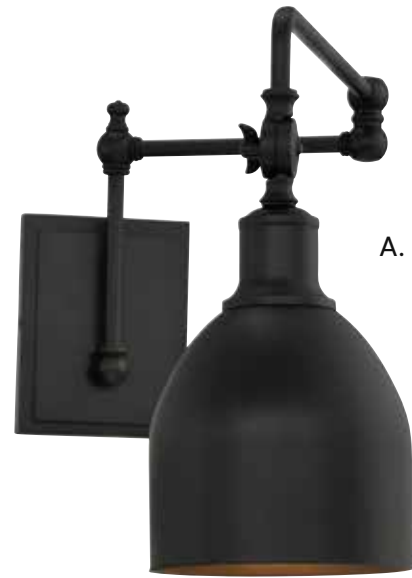

A.

- **A. M90019ORB**
  1-Light Adjustable Sconce
  Oil Rubbed Bronze Finish
  6"W x 13-5/8"H x 6"E
  Adj E 6" - 24"
  1E 60W
- **B. M90019NB**
  1-Light Adjustable Sconce
  Natural Brass Finish
  6"W x 13-5/8"H x 6"E
  Adj E 6" - 24"
  1E 60W
- **C. M90019MBK**
  1-Light Adjustable Sconce
  Matte Black Finish
  6"W x 13-5/8"H x 6"E
  Adj E 6" - 24"
  1E 60W

- **D. M90045NB**
  1-Light Adjustable Sconce
  Natural Brass Finish
  6"W x 13"H x 6"E
  Adj E 6" - 14"
  1E 60W
- **E. M90045ORB**
  1-Light Adjustable Sconce
  Oil Rubbed Bronze Finish
  6"W x 13"H x 6"E
  Adj E 6" - 14"
  1E 60W
- **F. M90047NB**
  1-Light Adjustable Sconce
  Natural Brass Finish
  6-1/2"W x 8-3/8"H x 6-1/2"E
  Adj E 6-1/2" - 24"
  1E 60W