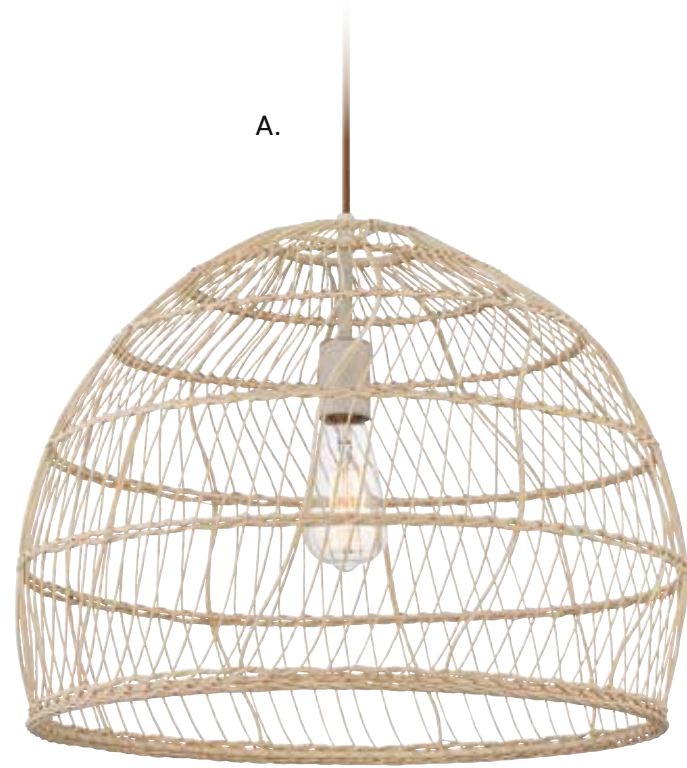

PENDANT LIGHTING

A.