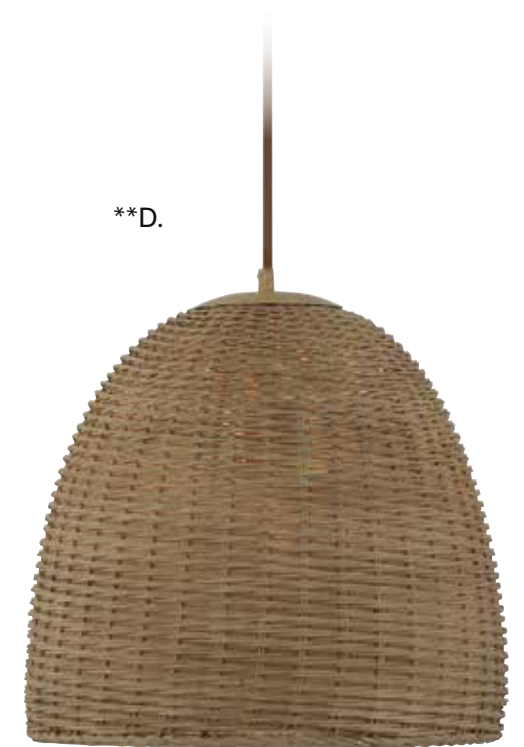

**D.

*This fixture comes with 120" chain and wire.
**This fixture comes with 120" lamp cord.