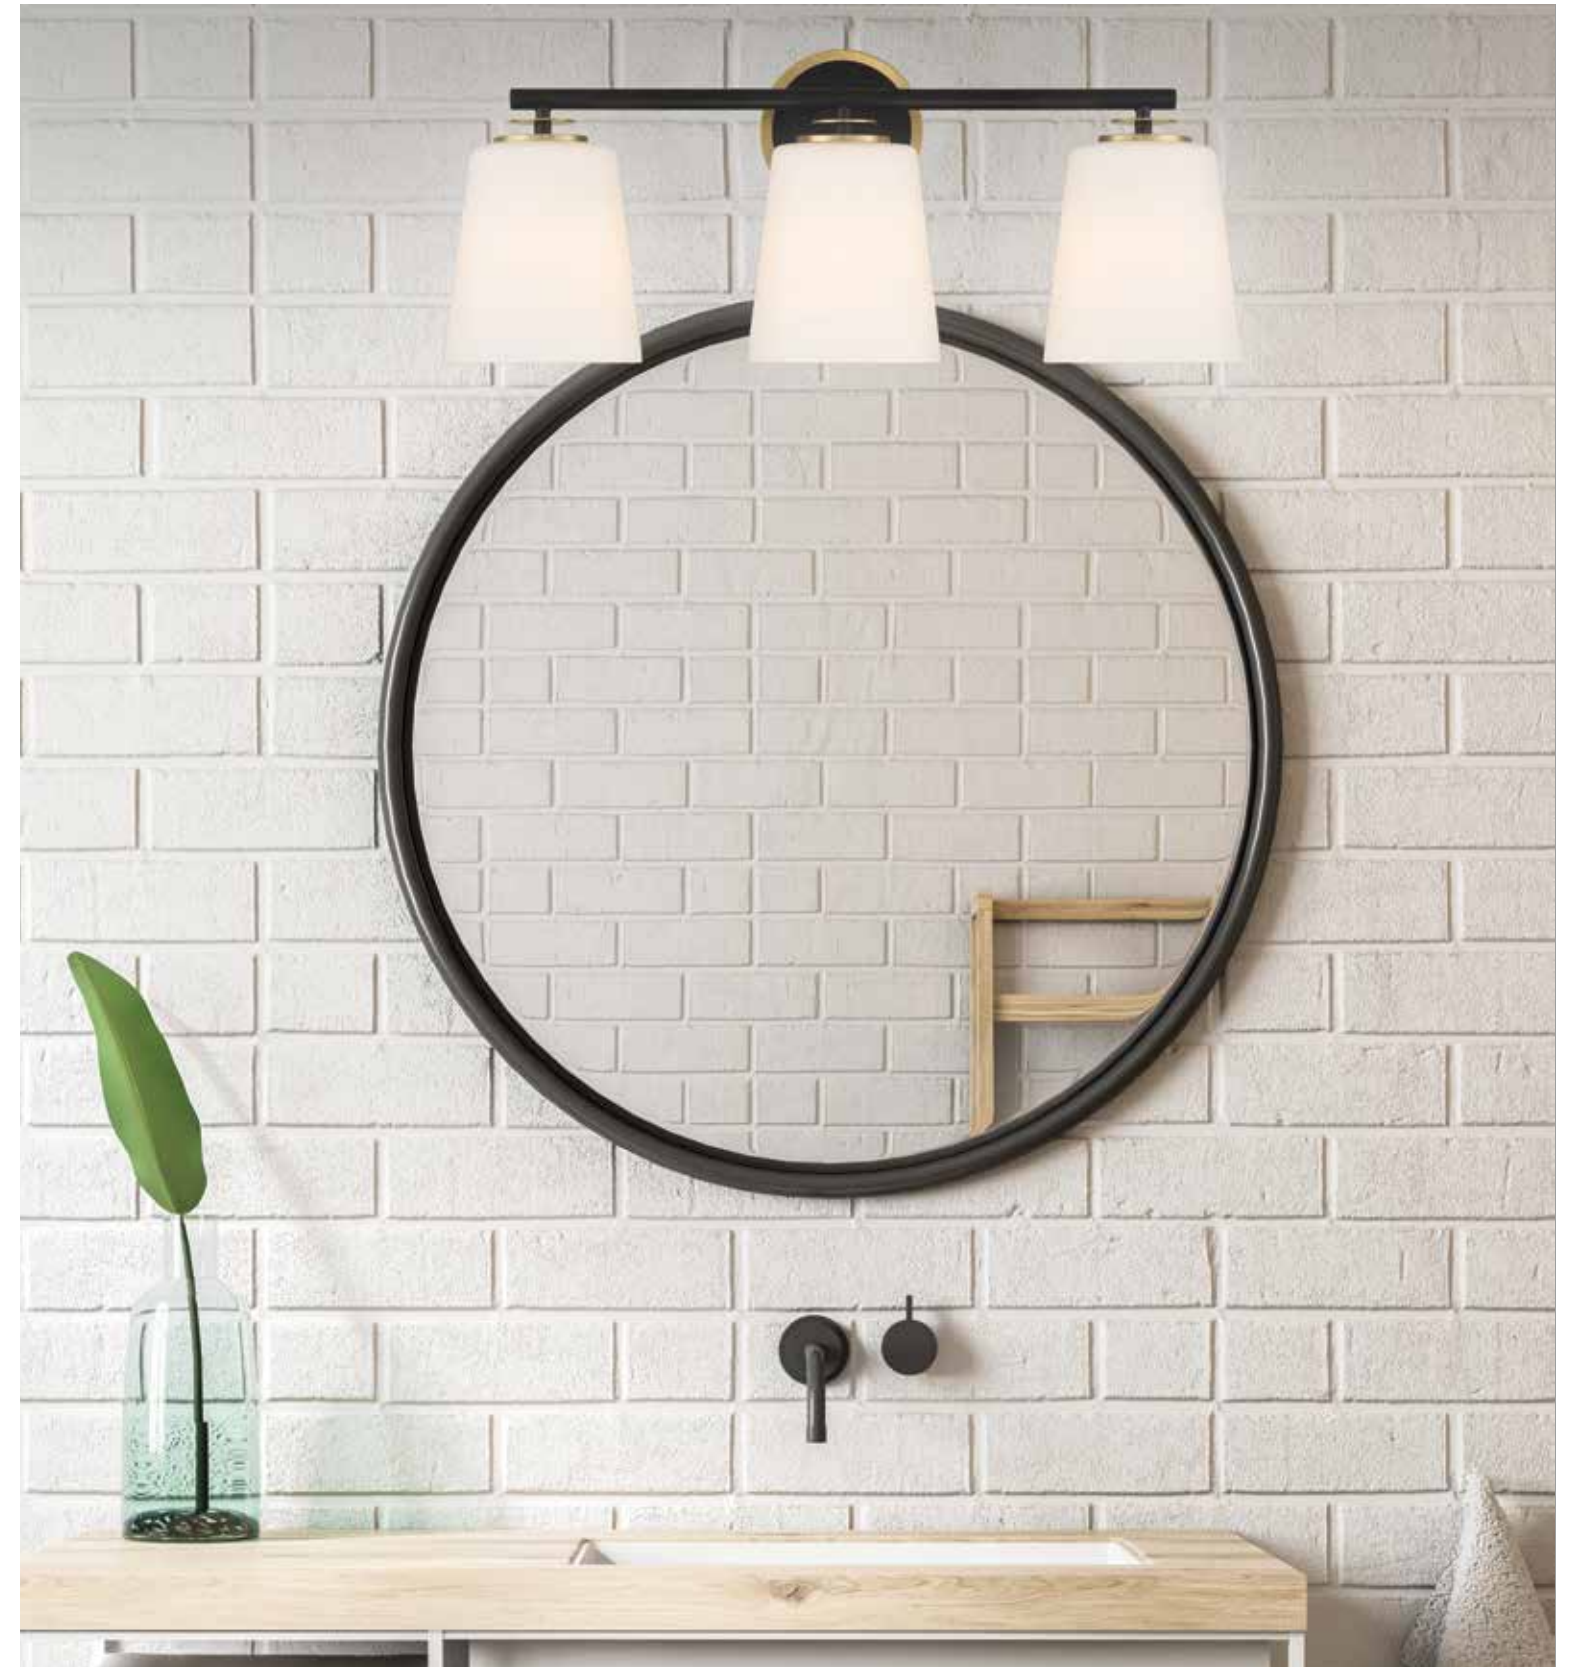

Fixtures may be mounted either uplight or downlight.