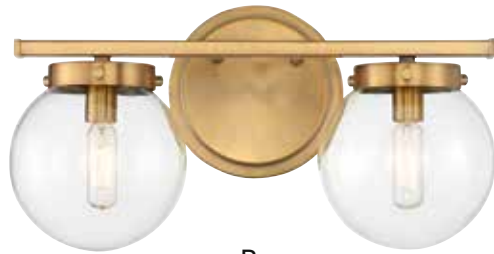

BATH LIGHTING

B.

A. M80024NB
3-Light Bath Bar
Natural Brass Finish
24"W x 8"H x 7-1/4"E
3C 60W
Clear Glass

B. M80046NB
2-Light Bath Bar
Natural Brass Finish
16"W x 8"H x 7-1/4"E
2C 60W
Clear Glass

C. M80046MBK
2-Light Bath Bar
Matte Black Finish
16"W x 8"H x 7-1/4"E
2C 60W
Clear Glass

D. M80024MBK
3-Light Bath Bar
Matte Black Finish
24"W x 8"H x 7-1/4"E
3C 60W
Clear Glass

E. M80023BN
3-Light Bath Bar
Brushed Nickel Finish
24"W x 8"H x 7-1/4"E
3C 60W
White Opal Glass

BATH LIGHTING

F. M80023NB
3-Light Bath Bar
Natural Brass Finish
24"W x 8"H x 7-1/4"E
3C 60W
White Opal Glass

G. M80047NB
2-Light Bath Bar
Natural Brass Finish
16"W x 8"H x 7-1/4"E
2C 60W
White Opal Glass

H. M80047MBK
2-Light Bath Bar
Matte Black Finish
16"W x 8"H x 7-1/4"E
2C 60W
White Opal Glass

I. M80023MBK
3-Light Bath Bar
Matte Black Finish
24"W x 8"H x 7-1/4"E
3C 60W
White Opal Glass

J. M80023CH
3-Light Bath Bar
Chrome Finish
24"W x 8"H x 7-1/4"E
3C 60W
White Opal Glass

Fixtures may be mounted either uplight or downlight.

Fixtures may be mounted either uplight or downlight.