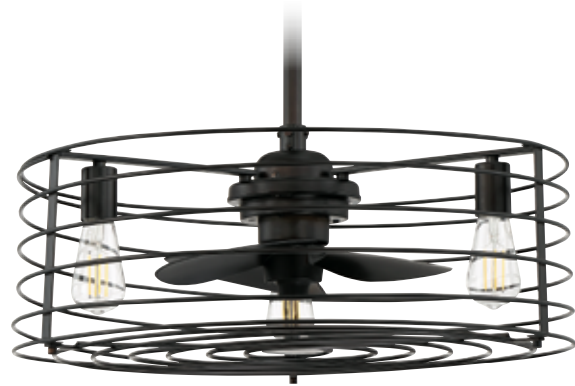

CEILING FANS

FAN NUMBER	M2007ORB
MOTOR FINISH	Oil Rubbed Bronze
BLADE FINISH	Matte Black
FAN LIGHT	Integrated
DOWNROD FINISH	13

ENERGY USE AT HIGH SPEED		
Airflow Use 1,471 Cu Ft/Min	Electricity Use 38W Excludes Lights	Airflow Efficiency 38.71 Cu Ft/Min/W
Compare: 36" to 48" ceiling fans have airflow efficiencies ranging from approximately 71 to 86 cu. ft. per min. per watt at high speed.		

- Motor Size 110 x 114
- 14" Blade Span
- 24"W x 29-1/8"H
- 13° Blade Pitch
- 3-Speed Non-Reversible Motor
- Additional Downrod Lengths Sold Separately
- 3M 8W LED Dimmable Bulbs (600 Lumens per bulb, 2400K, 80+ CRI)
- Handheld Remote with E Receiver Included (RMT-AC-UNIVERSAL)
- Not Hugger Kit Adaptable
- Fan & Blades are ETL Damp Location

Handheld Remote Control Included
RMT-AC-UNIVERSAL