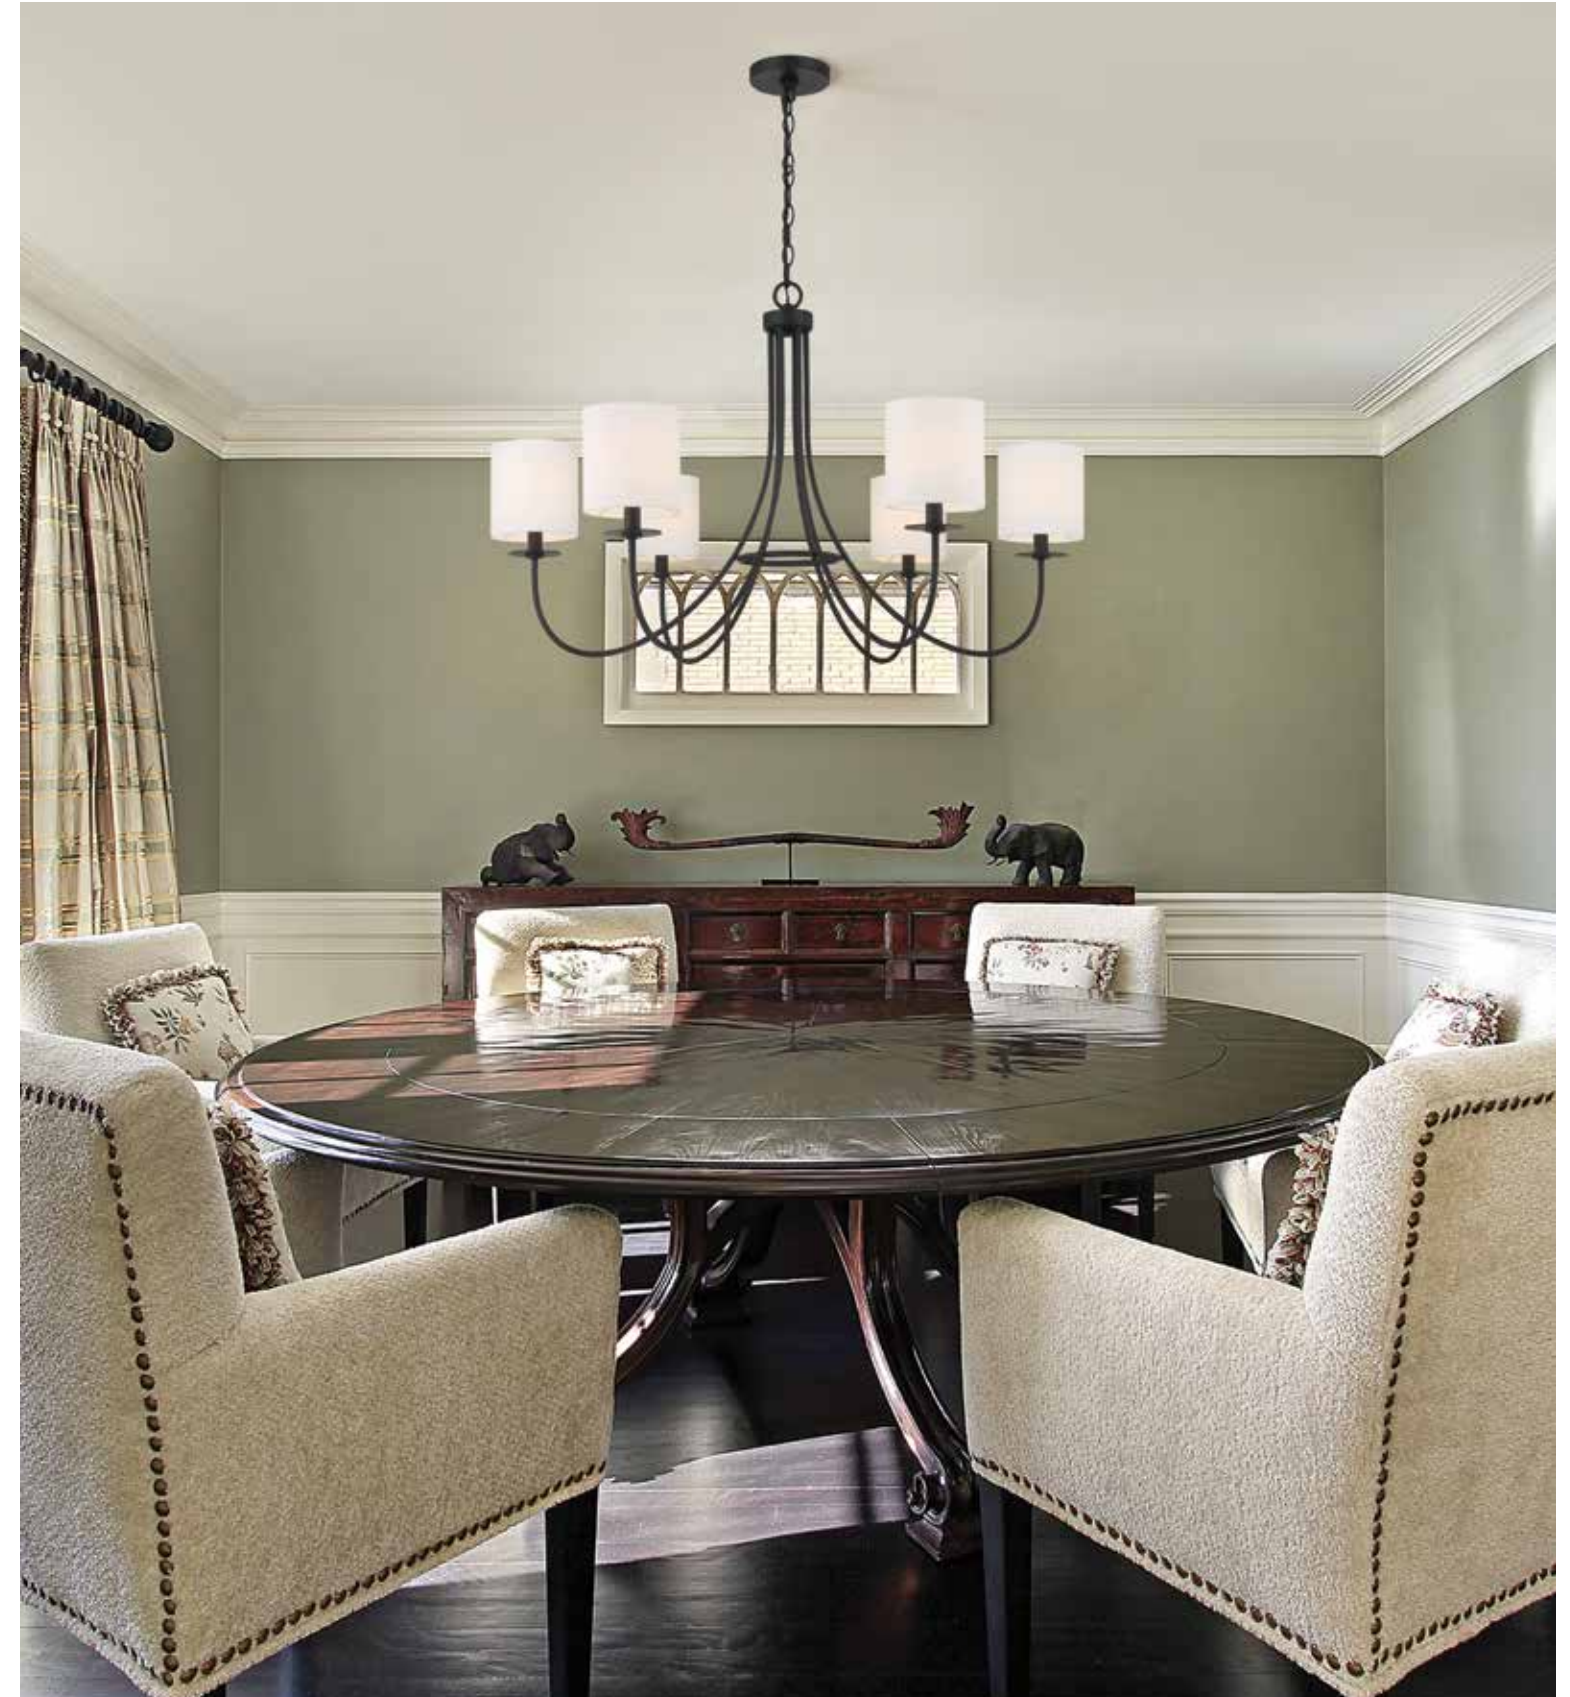

HANGING LIGHTING

This fixture comes with 120" chain and wire.