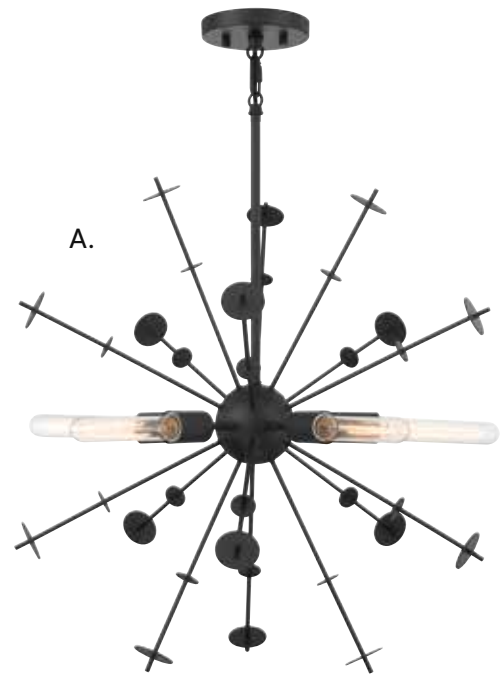

PENDANT LIGHTING

PENDANT LIGHTING

A. M7027MBK
5-Light Pendant
Matte Black Finish
26"W x 26"H
Adj H 26" - 80"
5E 60W

B. M7027PN
5-Light Pendant
Polished Nickel Finish
26"W x 26"H
Adj H 26" - 80"
5E 60W

C. M7027NB
5-Light Pendant
Natural Brass Finish
26"W x 26"H
Adj H 26" - 80"
5E 60W