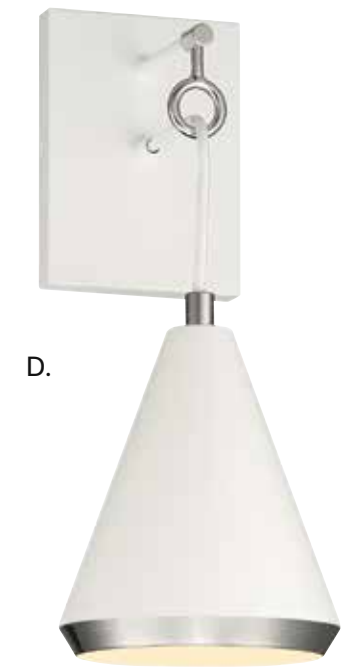

WALL LIGHTING