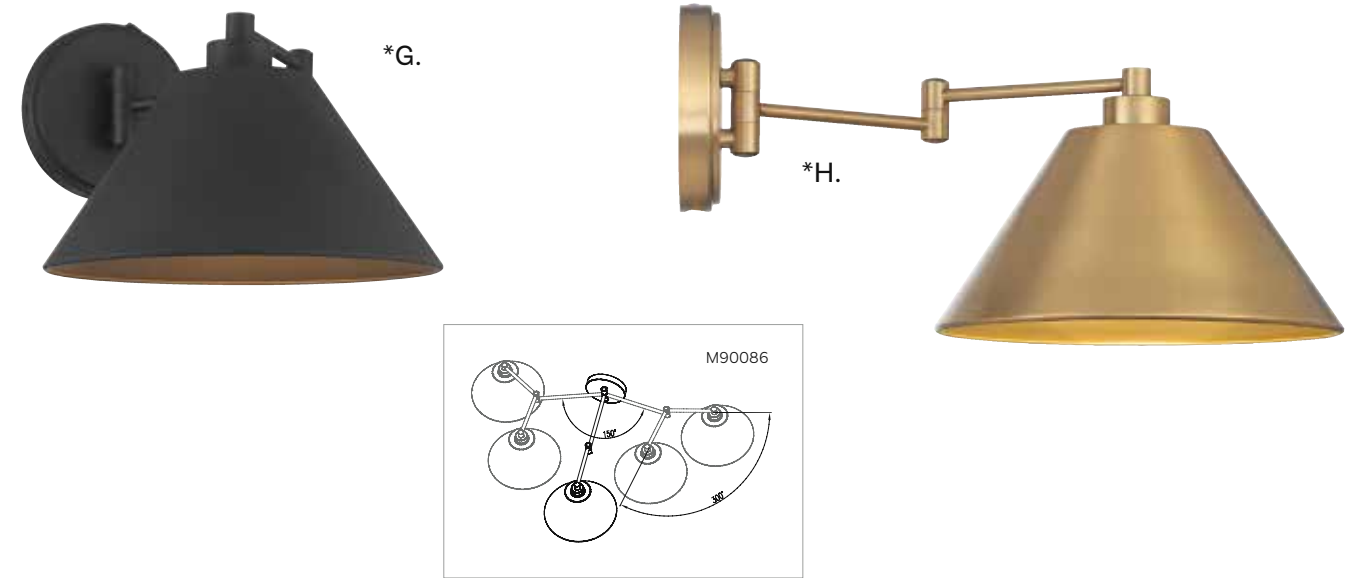

WALL LIGHTING

E. M90085MBK
1-Light Adjustable Sconce
Matte Black Finish
10W x 16"H x 10"E
Adj E 10" - 13"
1E 60W
White Fabric Shade

F. M90085NB
1-Light Adjustable Sconce
Natural Brass Finish
10W x 16"H x 10"E
Adj E 10" - 13"
1E 60W
White Fabric Shade

G. M90086MBK
1-Light Adjustable Sconce
Matte Black Finish
10W x 8"H x 10"E
Adj E 10" - 18-1/2"
1E 60W
Metal Shade

H. M90086NB
1-Light Adjustable Sconce
Natural Brass Finish
10W x 8"H x 10"E
Adj E 10" - 18-1/2"
1E 60W
Metal Shade

*Includes cord, plug, and hardwire hardware.