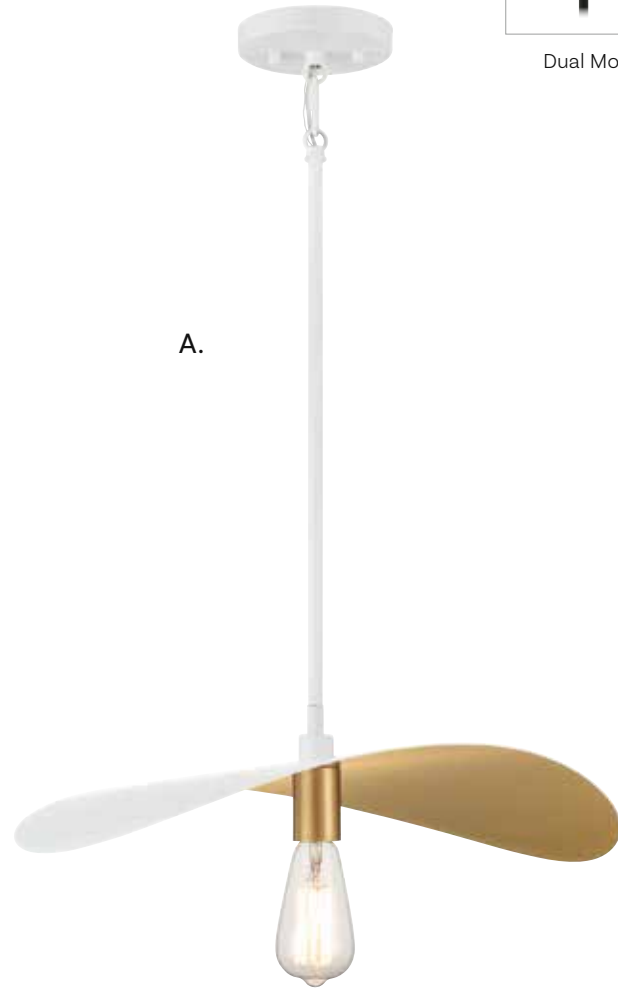

PENDANT LIGHTING

A.

A. M7031WHNB
1-Light Pendant
White & Natural Brass Finish
20"W x 4-1/4"H
Adj H 4-1/4" - 58-1/4"
1E 60W