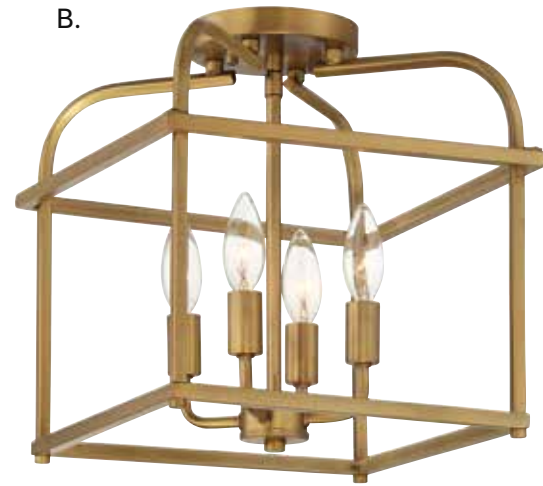

*D.

*E.

- A. M60055MBK**
3-Light Convertible
Semi-Flush/Pendant
Matte Black Finish
11"W x 16"H
Adj H 16" - 136"
3C 60W
Metal Candle Covers
- B. M60055PN**
3-Light Convertible
Semi-Flush/Pendant
Polished Nickel Finish
11"W x 16"H
Adj H 16" - 136"
3C 60W
Metal Candle Covers
- C. M60055BQW**
3-Light Convertible
Semi-Flush/Pendant
Bisque White Finish
11"W x 16"H
Adj H 16" - 136"
3C 60W
Metal Candle Covers
- D. M60055NB**
3-Light Convertible
Semi-Flush/Pendant
Natural Brass Finish
11"W x 16"H
Adj H 16" - 136"
3C 60W
Metal Candle Covers
- E. M60055ORB**
3-Light Convertible
Semi-Flush/Pendant
Oil Rubbed Bronze Finish
11"W x 16"H
Adj H 16" - 136"
3C 60W
Metal Candle Covers

*Convertible: Semi-Flush/Pendant
This fixture comes with 120" chain and wire.

CEILING LIGHTING

F.

G.

H.

Pendant, Page 111

- F. M60054CH**
1-Light Semi-Flush
Chrome Finish
13-1/4"W x 17-1/8"H
1E 60W
White Opal Glass
- G. M60054NB**
1-Light Semi-Flush
Natural Brass Finish
13-1/4"W x 17-1/8"H
1E 60W
White Opal Glass
- H. M60054MBK**
1-Light Semi-Flush
Matte Black Finish
13-1/4"W x 17-1/8"H
1E 60W
White Opal Glass

CEILING LIGHTING

A. M60061PN
4-Light Semi-Flush
Polished Nickel Finish
12"W x 12-1/2"H
4C 60W
Metal Candle Covers

B. M60061NB
4-Light Semi-Flush
Natural Brass Finish
12"W x 12-1/2"H
4C 60W
Metal Candle Covers