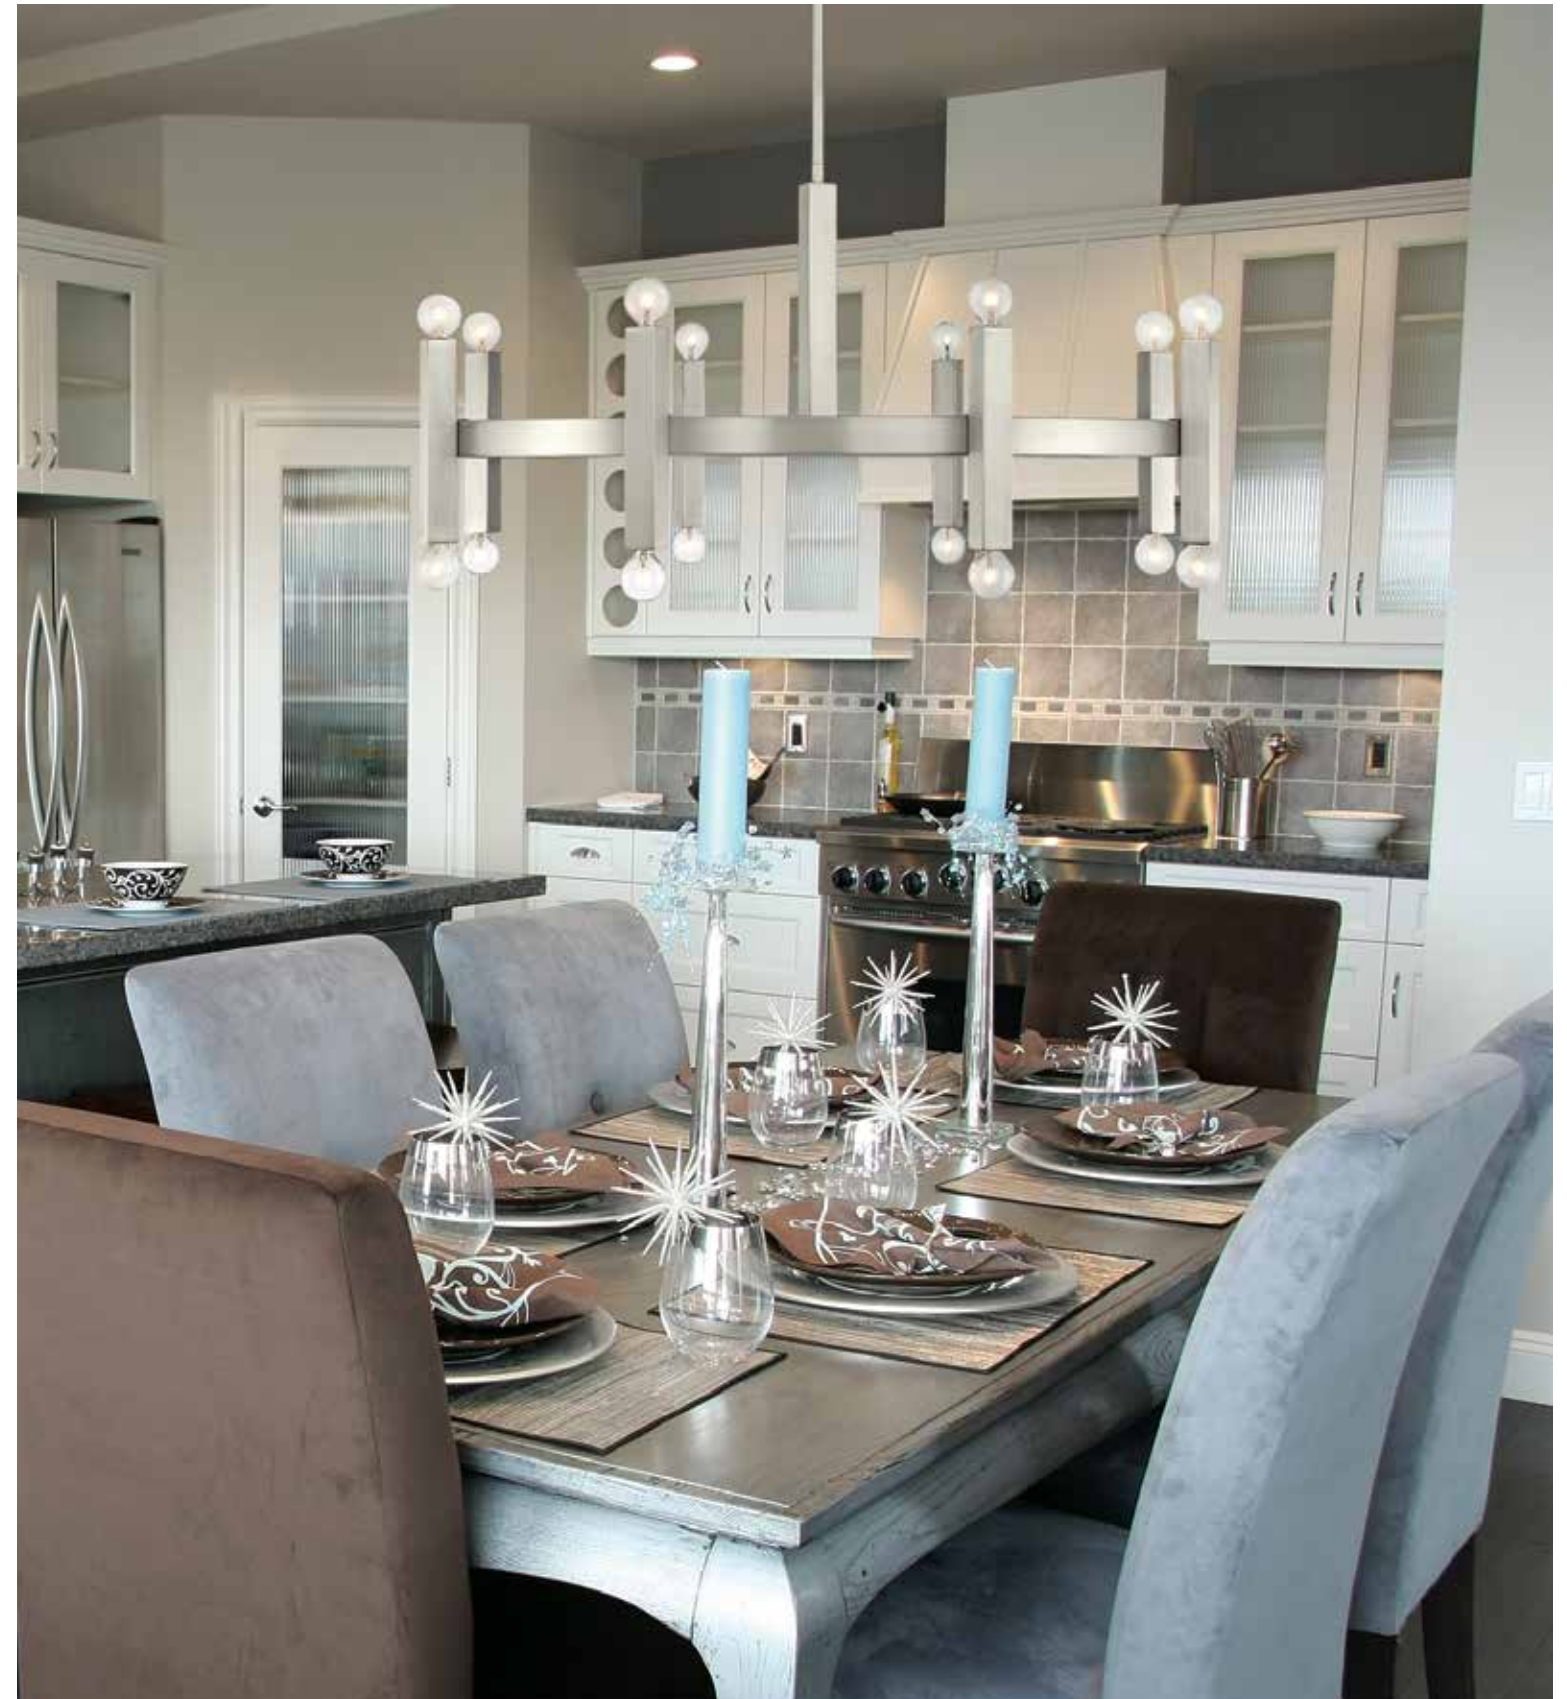

Includes 12" & 6" extensions - additional stems available - 7-EXTLG