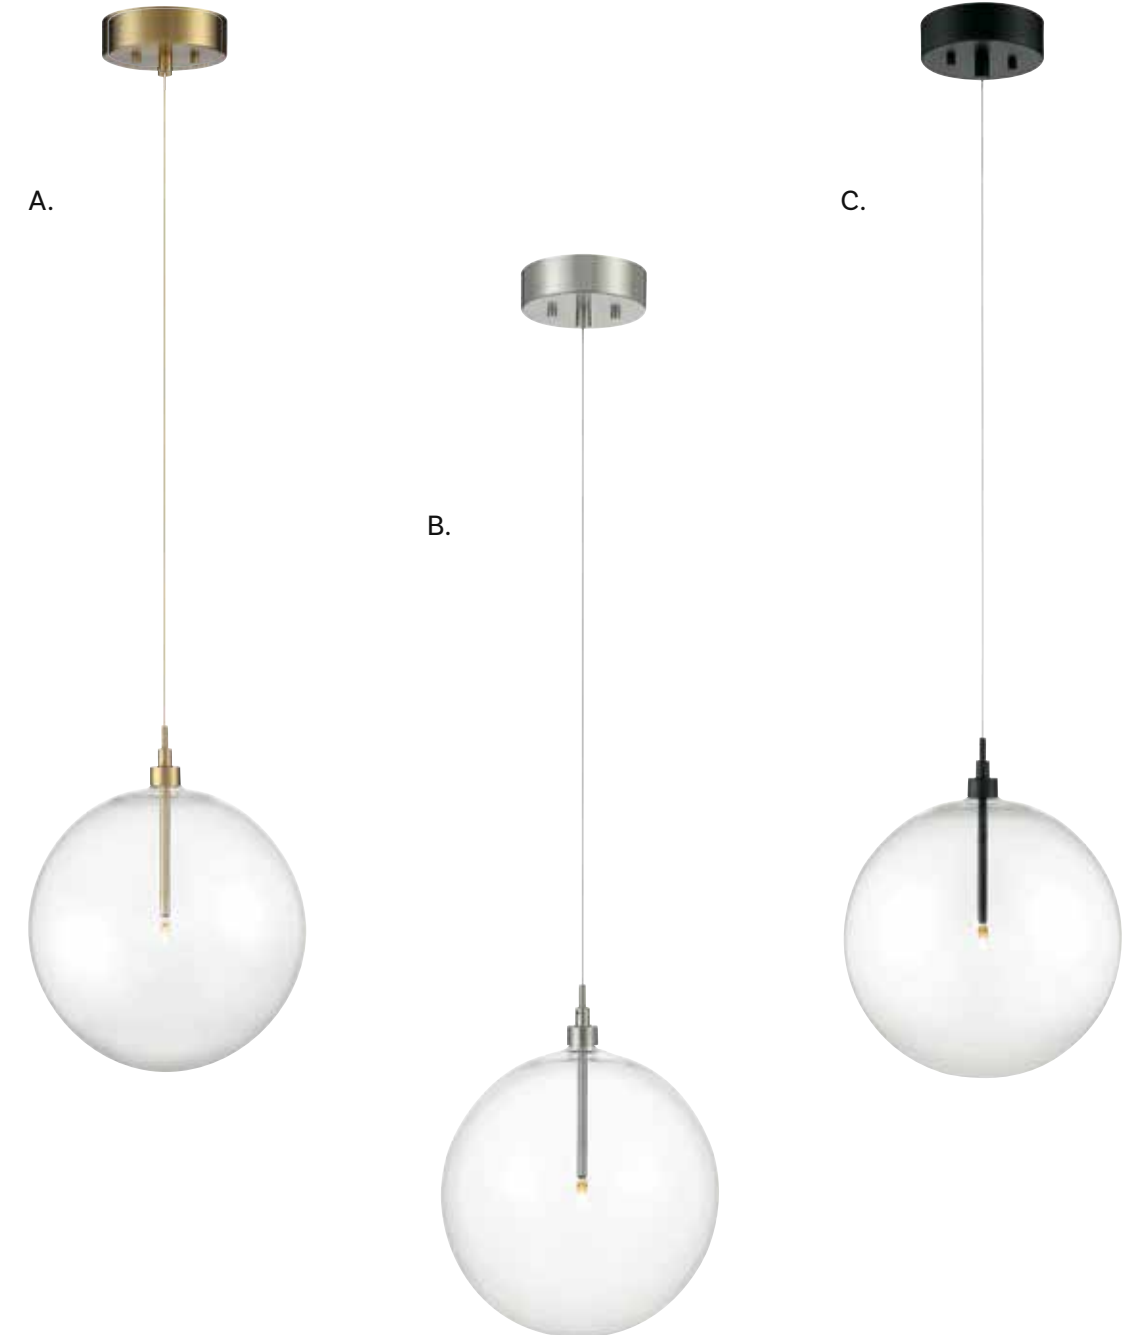

B.

Dual Mount Hanging System

A. M7022ORB
 1-Light Pendant
 Oil Rubbed Bronze Finish
 15"W x 11-1/2"H
 Adj H 11-1/2" - 65-1/2"
 1E 60W
 Clear Glass

B. M7022NB
 1-Light Pendant
 Natural Brass Finish
 15"W x 11-1/2"H
 Adj H 11-1/2" - 65-1/2"
 1E 60W
 Clear Glass

PENDANT LIGHTING

This fixture comes with 120" lamp cord.

Chandelier Page 63

Pendant, Page 65

PENDANT LIGHTING

A. M70114NB
 1-Light Mini-Pendant
 Natural Brass Finish
 12"W x 14"H
 Adj H 14" - 134"
 2W T4 LED Module—Dimmable
 (180 Lumens, 3000K, 90 CRI)
 Clear Glass
Bulbs Included