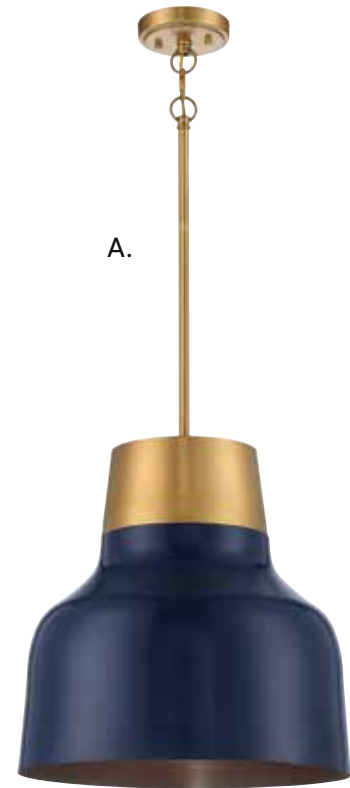

PENDANT LIGHTING

A.