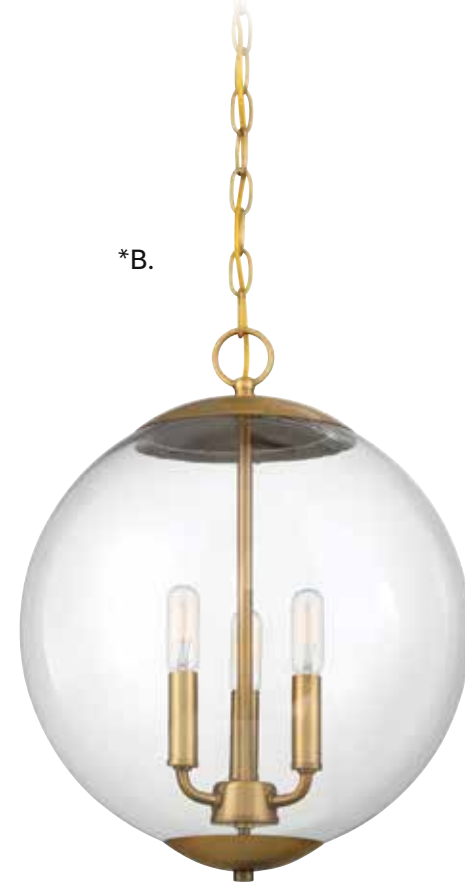

PENDANT LIGHTING

*Includes 12" & 6" extensions - additional stems available - 7-EXT

PENDANT LIGHTING

- | | | | |
|---|--|---|--|
| <p>A. M10057NB
3-Light Pendant
Natural Brass Finish
18"W x 13-3/8"H
Adj H 13-3/8" - 67-3/8"
3C 60W
Clear Glass</p> | <p>B. M60060NB
3-Light Semi-Flush
Natural Brass Finish
16"W x 12"H
3C 60W
Clear Glass</p> | <p>C. M60060MBK
3-Light Semi-Flush
Matte Black Finish
16"W x 12"H
3C 60W
Clear Glass</p> | <p>D. M10057MBK
3-Light Pendant
Matte Black Finish
18"W x 13-3/8"H
Adj H 13-3/8" - 67-3/8"
3C 60W
Clear Glass</p> |
|---|--|---|--|

PENDANT LIGHTING

*A.

A. M70060CH
3-Light Pendant
Chrome Finish
13-3/4"W x 17-1/8"H
3C 60W
Clear Glass
Metal Candle Covers

*C.

C. M70060ORB
3-Light Pendant
Oil Rubbed Bronze Finish
13-3/4"W x 17-1/8"H
3C 60W
Clear Glass
Metal Candle Covers

*B.

B. M70060NB
3-Light Pendant
Natural Brass Finish
13-3/4"W x 17-1/8"H
3C 60W
Clear Glass
Metal Candle Covers

*This fixture comes with 120" chain and wire.

PENDANT LIGHTING

**D.

D. M70058NB
3-Light Pendant
Natural Brass Finish
15"W x 18-3/8"H
Adj 18-3/8" - 138-3/8"
3C 60W
Clear Glass
Metal Candle Covers