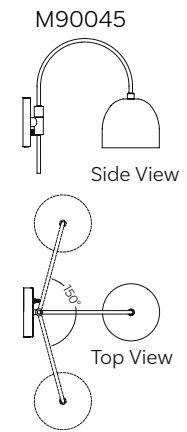

- **A. M90019ORB**
  1-Light Adjustable Sconce
  Oil Rubbed Bronze Finish
  6"W x 13-5/8"H x 6"E
  Adj E 6" - 24"
  1E 60W
- **B. M90019NB**
  1-Light Adjustable Sconce
  Natural Brass Finish
  6"W x 13-5/8"H x 6"E
  Adj E 6" - 24"
  1E 60W
- **C. M90019MBK**
  1-Light Adjustable Sconce
  Matte Black Finish
  6"W x 13-5/8"H x 6"E
  Adj E 6" - 24"
  1E 60W

- **D. M90045NB**
  1-Light Adjustable Sconce
  Natural Brass Finish
  6"W x 13"H x 6"E
  Adj E 6" - 14"
  1E 60W
- **E. M90045ORB**
  1-Light Adjustable Sconce
  Oil Rubbed Bronze Finish
  6"W x 13"H x 6"E
  Adj E 6" - 14"
  1E 60W
- **F. M90047NB**
  1-Light Adjustable Sconce
  Natural Brass Finish
  6-1/2"W x 8-3/8"H x 6-1/2"E
  Adj E 6-1/2" - 24"
  1E 60W