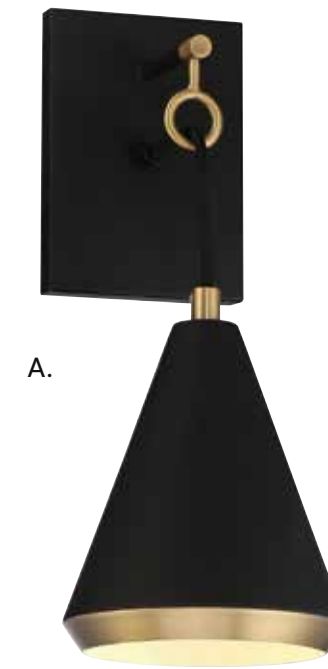

WALL LIGHTING