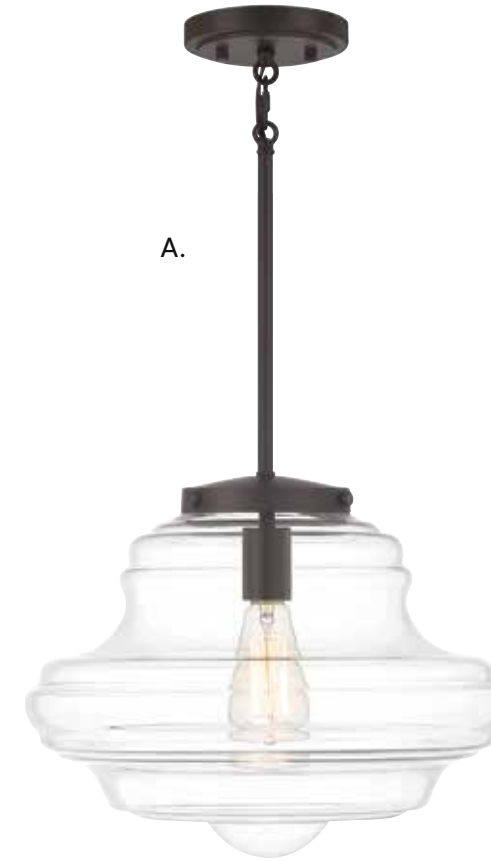

PENDANT LIGHTING

A.