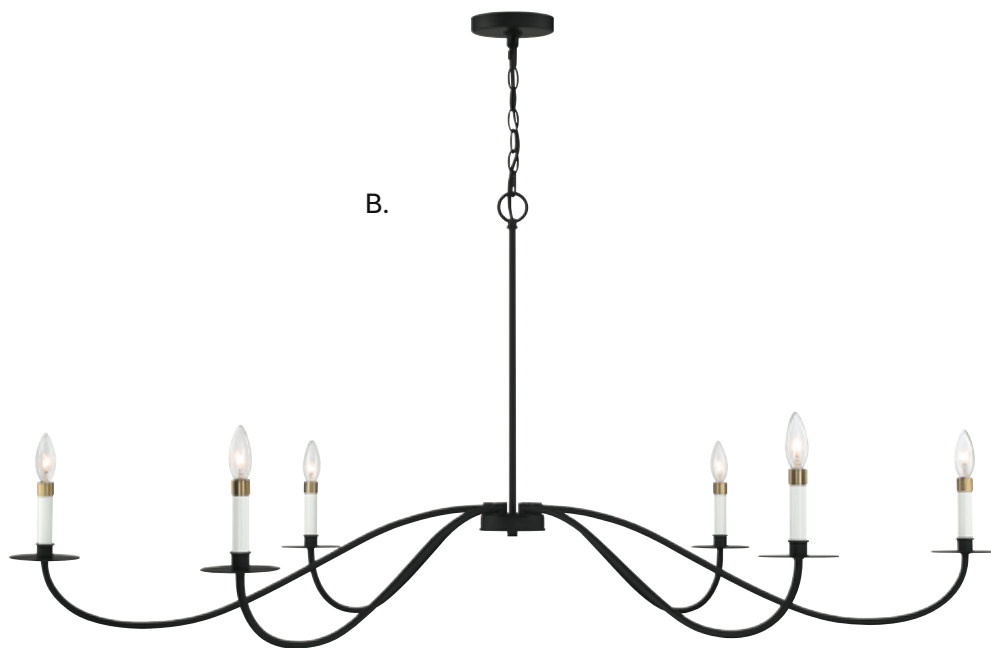

Includes 12" & 6" extensions - additional stems available - **7-EXT**

HANGING LIGHTING

A. M10060NB
5-Light Chandelier
Natural Brass Finish
25-3/4"W x 12"H
Adj H 12" - 69"
5C 60W
30° Swivel
White Glass

B. M10060MBK
5-Light Chandelier
Matte Black Finish
25-3/4"W x 12"H
Adj H 12" - 69"
5C 60W
30° Swivel
White Glass

Includes 12" & 6" extensions - additional stems available - 7-EXT

HANGING LIGHTING

HANGING LIGHTING

HANGING LIGHTING

A. M10077NB
5-Light Chandelier
Natural Brass Finish
27-1/4"W x 29-1/4"H
5C 60W
White Fabric Shades
Metal Candle Covers

B. M10077AI
5-Light Chandelier
Aged Iron Finish
27-1/4"W x 29-1/4"H
5C 60W
White Fabric Shades
Metal Candle Covers

This fixture comes with 120" chain and wire.

A.

B.

A. M100106BNB
6-Light Chandelier
Matte Black w/
Natural Brass Accents
60"W x 33-3/8"H
6C 60W
White Fabric Shades
White Candle Covers

B. M100105MBK
6-Light Chandelier
Matte Black Finish
60"W x 26"H
6C 60W
White Candle Covers
Brass Candle Tip

This fixture comes with 120" chain and wire.

HANGING LIGHTING

Dual Mount Hanging System

A. M7015NB
 5-Light Pendant
 Natural Brass Finish
 24W x 19-1/2"H
 Adj H 19-1/2" - 73-1/2"
 5E 60W
 White Fabric Shade
 w/ Black Binding