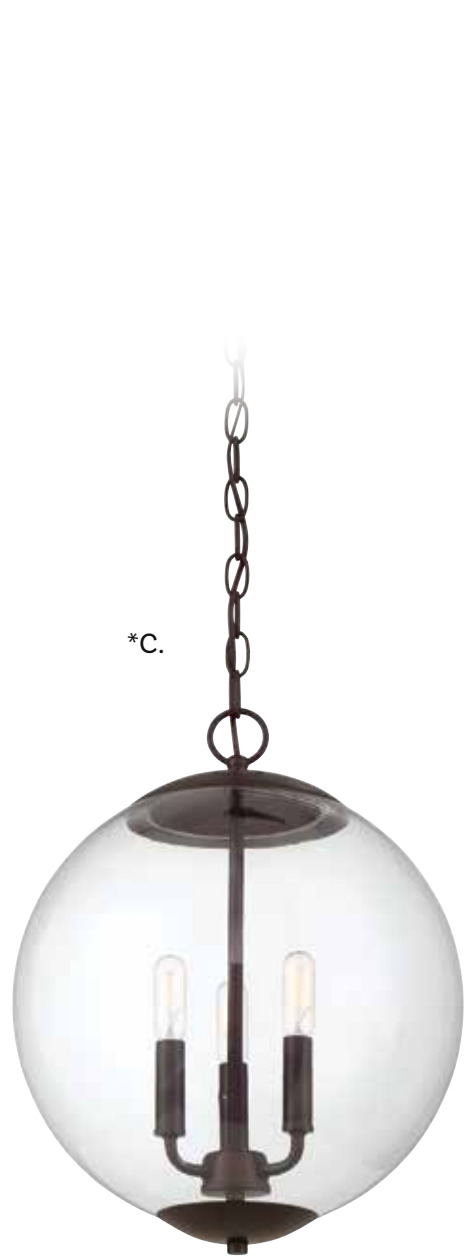

A. M70060CH
3-Light Pendant
Chrome Finish
13-3/4"W x 17-1/8"H
3C 60W
Clear Glass
Metal Candle Covers

B. M70060NB
3-Light Pendant
Natural Brass Finish
13-3/4"W x 17-1/8"H
3C 60W
Clear Glass
Metal Candle Covers

*C.

C. M70060ORB
3-Light Pendant
Oil Rubbed Bronze Finish
13-3/4"W x 17-1/8"H
3C 60W
Clear Glass
Metal Candle Covers