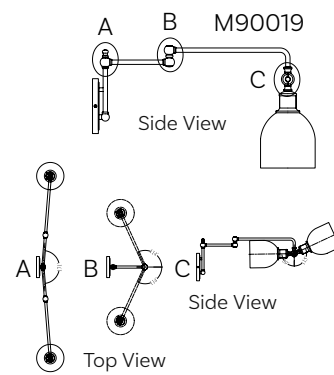

*Includes cord, plug, and hardwire hardware.

A.

B.

C.

- A. M90019ORB**
1-Light Adjustable Sconce
Oil Rubbed Bronze Finish
6"W x 13-5/8"H x 6"E
Adj E 6" - 24"
1E 60W
- B. M90019NB**
1-Light Adjustable Sconce
Natural Brass Finish
6"W x 13-5/8"H x 6"E
Adj E 6" - 24"
1E 60W
- C. M90019MBK**
1-Light Adjustable Sconce
Matte Black Finish
6"W x 13-5/8"H x 6"E
Adj E 6" - 24"
1E 60W