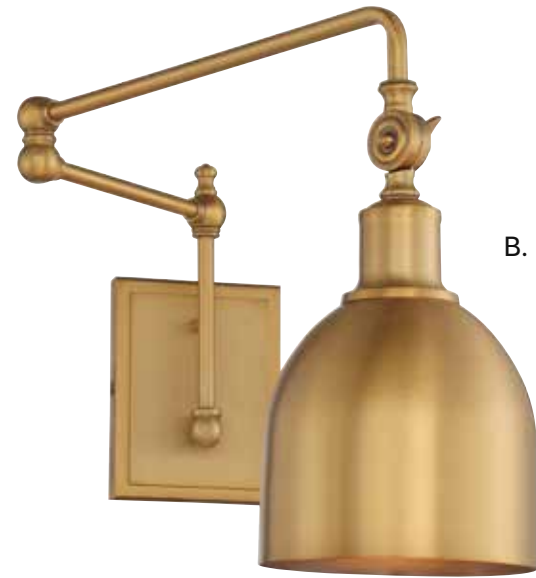

B.

- **A. M90019ORB**
  1-Light Adjustable Sconce
  Oil Rubbed Bronze Finish
  6"W x 13-5/8"H x 6"E
  Adj E 6" - 24"
  1E 60W
- **B. M90019NB**
  1-Light Adjustable Sconce
  Natural Brass Finish
  6"W x 13-5/8"H x 6"E
  Adj E 6" - 24"
  1E 60W
- **C. M90019MBK**
  1-Light Adjustable Sconce
  Matte Black Finish
  6"W x 13-5/8"H x 6"E
  Adj E 6" - 24"
  1E 60W

- **D. M90045NB**
  1-Light Adjustable Sconce
  Natural Brass Finish
  6"W x 13"H x 6"E
  Adj E 6" - 14"
  1E 60W
- **E. M90045ORB**
  1-Light Adjustable Sconce
  Oil Rubbed Bronze Finish
  6"W x 13"H x 6"E
  Adj E 6" - 14"
  1E 60W
- **F. M90047NB**
  1-Light Adjustable Sconce
  Natural Brass Finish
  6-1/2"W x 8-3/8"H x 6-1/2"E
  Adj E 6-1/2" - 24"
  1E 60W