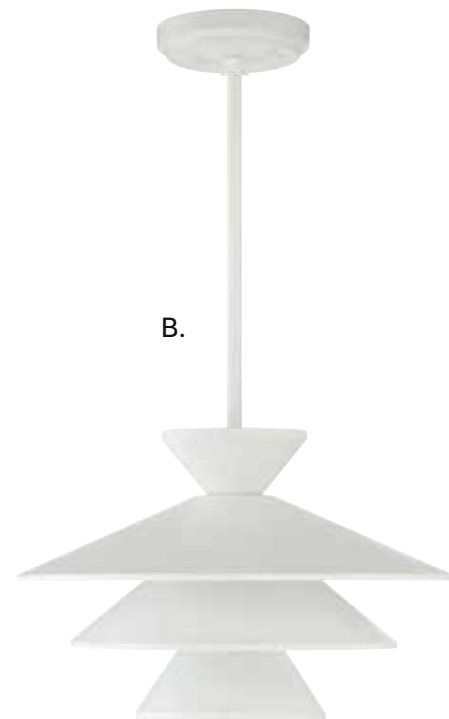

PENDANT LIGHTING

A.

B.

C.

A. M70096NB
1-Light Pendant
Natural Brass Finish
14"W x 8"H
Adj H 8" - 62"
1E 60W

B. M70096WH
1-Light Pendant
White Finish
14"W x 8"H
Adj H 8" - 62"
1E 60W

C. M70096MBK
1-Light Pendant
Matte Black Finish
14"W x 8"H
Adj H 8" - 62"
1E 60W

PENDANT LIGHTING