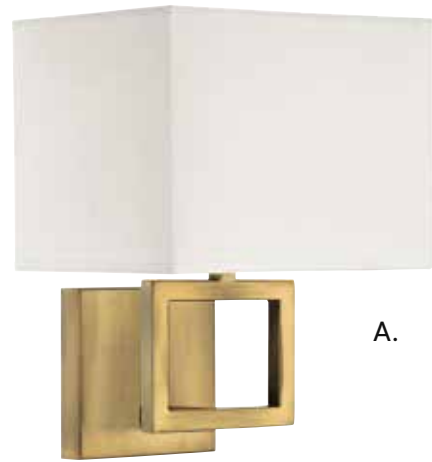

WALL LIGHTING

A.