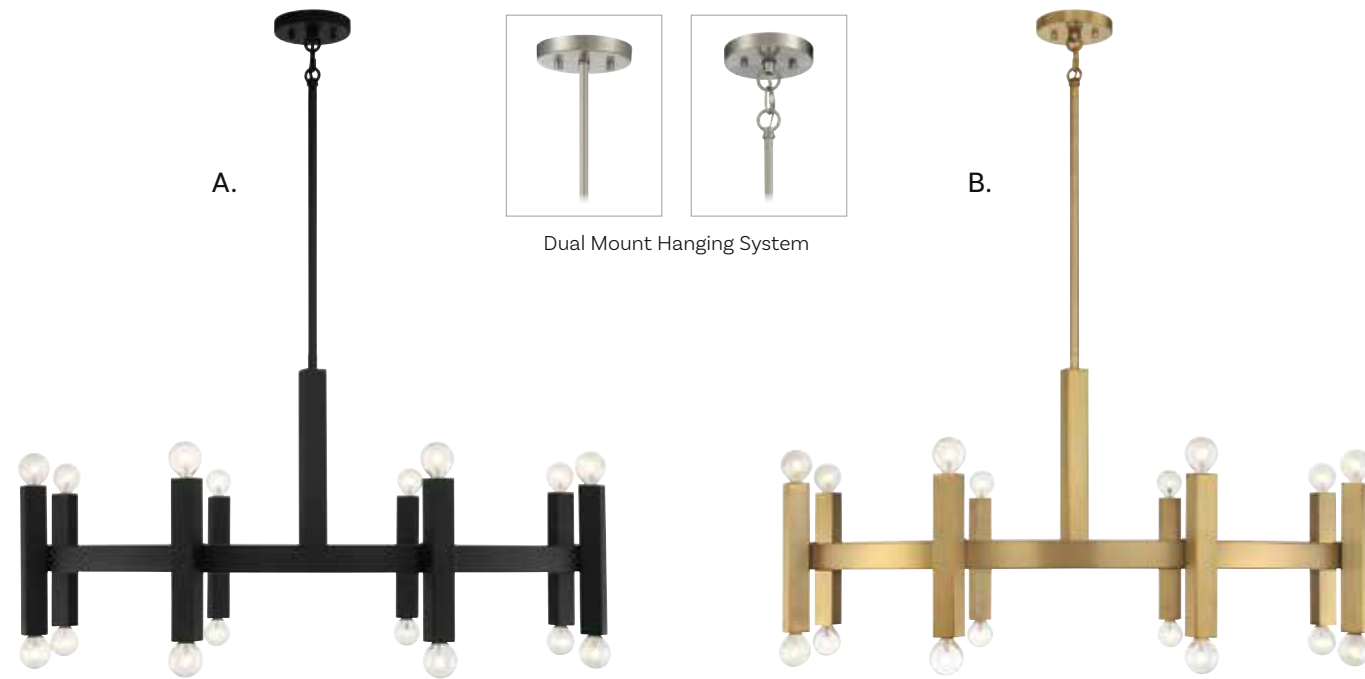

HANGING LIGHTING

This fixture comes with 120" chain and wire.

HANGING LIGHTING

A.

A. M10070DG
6-Light Chandelier
Remington Finish
27"W x 25-1/8"H
6E 60W
Clear Glass

B.

B. M10070GWCH
6-Light Chandelier
Greywood Polished
Chrome Finish
27"W x 25-1/8"H
6E 60W
Clear Glass

This fixture comes with 120" chain and wire.

HANGING LIGHTING

HANGING LIGHTING

- A. M7038BQW**
5-Light Chandelier
Bisque White Finish
26"W x 10"H
Adj H 10" - 64"
5E 60W
Clear Crystal
- B. M7038PN**
5-Light Chandelier
Polished Nickel Finish
26"W x 10"H
Adj H 10" - 64"
5E 60W
Clear Crystal
- C. M7038NB**
5-Light Chandelier
Natural Brass Finish
26"W x 10"H
Adj H 10" - 64"
5E 60W
Clear Crystal
- D. M7038MBK**
5-Light Chandelier
Matte Black Finish
26"W x 10"H
Adj H 10" - 64"
5E 60W
Clear Crystal

HANGING LIGHTING

Includes 12" & 6" extensions - additional stems available - 7-EXTLG

HANGING LIGHTING

HANGING LIGHTING

A. M10098NB
9-Light Chandelier
Natural Brass Finish
34"W x 38"H
9E 60W
White Milk Glass

B. M10098ORB
9-Light Chandelier
Oil Rubbed Bronze Finish
34"W x 38"H
9E 60W
White Milk Glass

This fixture comes with 120" chain and wire.

HANGING LIGHTING

HANGING LIGHTING

A. M100103MBK
 16-Light Chandelier
 Matte Black Finish
 40-1/2"W x 20"H
 Adj H 20" - 74"
 16C 60W