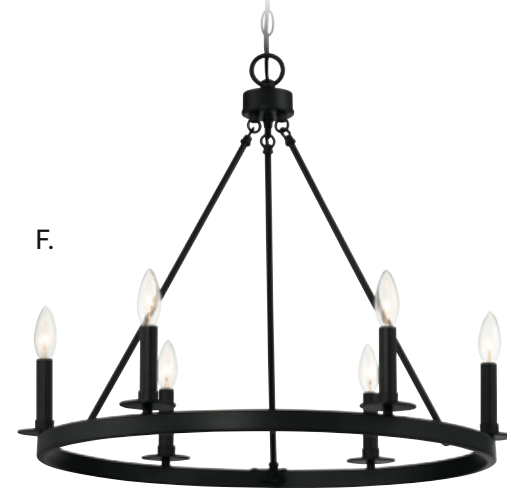

HANGING LIGHTING

M10042AI
6-Light Chandelier
Aged Iron Finish
30"W x 22-3/8"H
6C 60W
Metal Candle Covers

This fixture comes with 120" chain and wire.

HANGING LIGHTING

HANGING LIGHTING

HANGING LIGHTING

This fixture comes with 120" chain and wire.

- | | | | | | |
|--|--|--|--|---|---|
| A. M10093ORB
6-Light Chandelier
Oil Rubbed Bronze
Finish
26"W x 22"H
6C 60W
Metal Candle Covers | B. M10093PN
6-Light Chandelier
Polished Nickel Finish
26"W x 22"H
6C 60W
Metal Candle Covers | C. M10093NB
6-Light Chandelier
Natural Brass Finish
26"W x 22"H
6C 60W
Metal Candle Covers | D. M10093BQW
6-Light Chandelier
Bisque White Finish
26"W x 22"H
6C 60W
Metal Candle Covers | E. M10093BN
6-Light Chandelier
Brushed Nickel Finish
26"W x 22"H
6C 60W
Metal Candle Covers | F. M10093MBK
6-Light Chandelier
Matte Black Finish
26"W x 22"H
6C 60W
Metal Candle Covers |
|--|--|--|--|---|---|