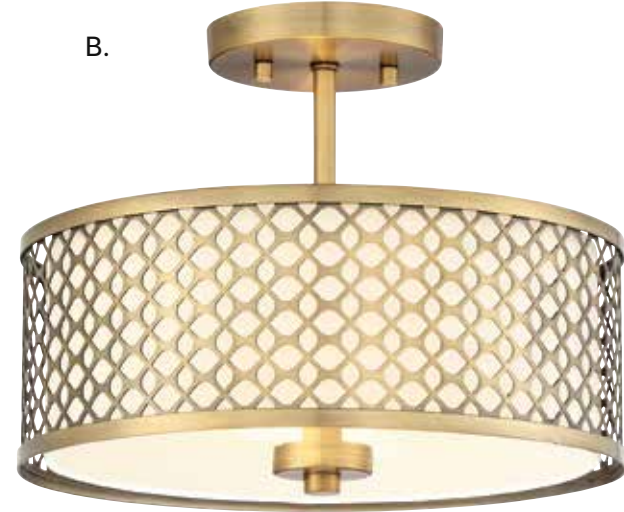

CEILING LIGHTING

A. M60016MBK
2-Light Semi-Flush
Matte Black Finish
13"W x 10"H
2E 60W
White Fabric Shade

B. M60016NB
2-Light Semi-Flush
Natural Brass Finish
13"W x 10"H
2E 60W
White Fabric Shade

C. M60016BN
2-Light Semi-Flush
Brushed Nickel Finish
13"W x 10"H
2E 60W
White Fabric Shade

D. M60016ORB
2-Light Semi-Flush
Oil Rubbed Bronze Finish
13"W x 10"H
2E 60W
Cream Fabric Shade