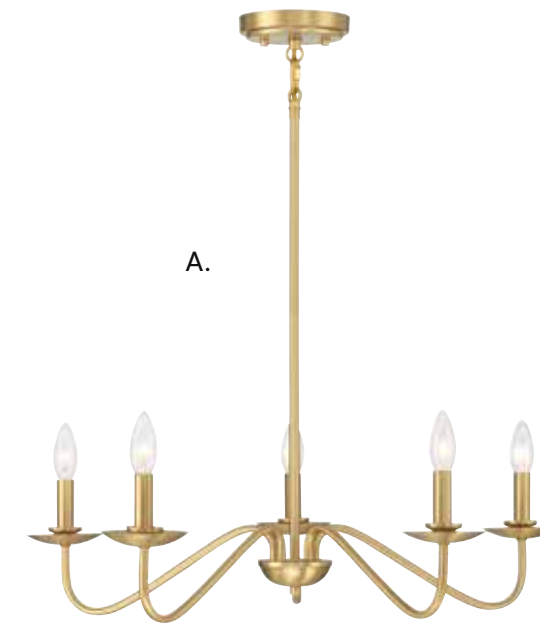

D. M10078MBK
4-Light Linear Chandelier
Matte Black Finish
40"L x 5"W x 13"H
Adj H 13" - 62"
4C 60W
30° Swivel
White Fabric Shades

HANGING LIGHTING

- | | | | | |
|---|--|--|---|---|
| <p>A. M10087ORB
5-Light Chandelier
Oil Rubbed Bronze Finish
26-5/8"W x 14-1/2"H
Adj H 14-1/2" - 68-1/2"
5C 60W
Metal Candle Covers</p> | <p>B. M10087NB
5-Light Chandelier
Natural Brass Finish
26-5/8"W x 14-1/2"H
Adj H 14-1/2" - 68-1/2"
5C 60W
Metal Candle Covers</p> | <p>C. M10087BQW
5-Light Chandelier
Bisque White Finish
26-5/8"W x 14-1/2"H
Adj H 14-1/2" - 68-1/2"
5C 60W
Metal Candle Covers</p> | <p>D. M10087BN
5-Light Chandelier
Brushed Nickel Finish
26-5/8"W x 14-1/2"H
Adj H 14-1/2" - 68-1/2"
5C 60W
Metal Candle Covers</p> | <p>E. M10087MBK
5-Light Chandelier
Matte Black Finish
26-5/8"W x 14-1/2"H
Adj H 14-1/2" - 68-1/2"
5C 60W
Metal Candle Covers</p> |
|---|--|--|---|---|

HANGING LIGHTING

Includes 12" & 6" extensions - additional stems available - **7-EXT**

HANGING LIGHTING

Includes 12" & 6" extensions - additional stems available - **7-EXT**

HANGING LIGHTING

- A. M10086NB**
5-Light Chandelier
Natural Brass Finish
42"W x 15"H
Adj H 15" - 69"
5C 60W
Metal Candle Covers
- B. M10086MBK**
5-Light Chandelier
Matte Black Finish
42"W x 15"H
Adj H 15" - 69"
5C 60W
Metal Candle Covers
- C. M10086PN**
5-Light Chandelier
Polished Nickel Finish
42"W x 15"H
Adj H 15" - 69"
5C 60W
Metal Candle Covers
- D. M10086BQW**
5-Light Chandelier
Bisque White Finish
42"W x 15"H
Adj H 15" - 69"
5C 60W
Metal Candle Covers

HANGING LIGHTING

Includes 12" & 6" extensions - additional stems available - 7-EXT

HANGING LIGHTING

Dual Mount Hanging System

A. M10012ONB
 5-Light Chandelier
 Natural Brass Finish
 28"W x 7"H
 Adj H 7" - 61"
 5C 60W
 Metal Candle Covers