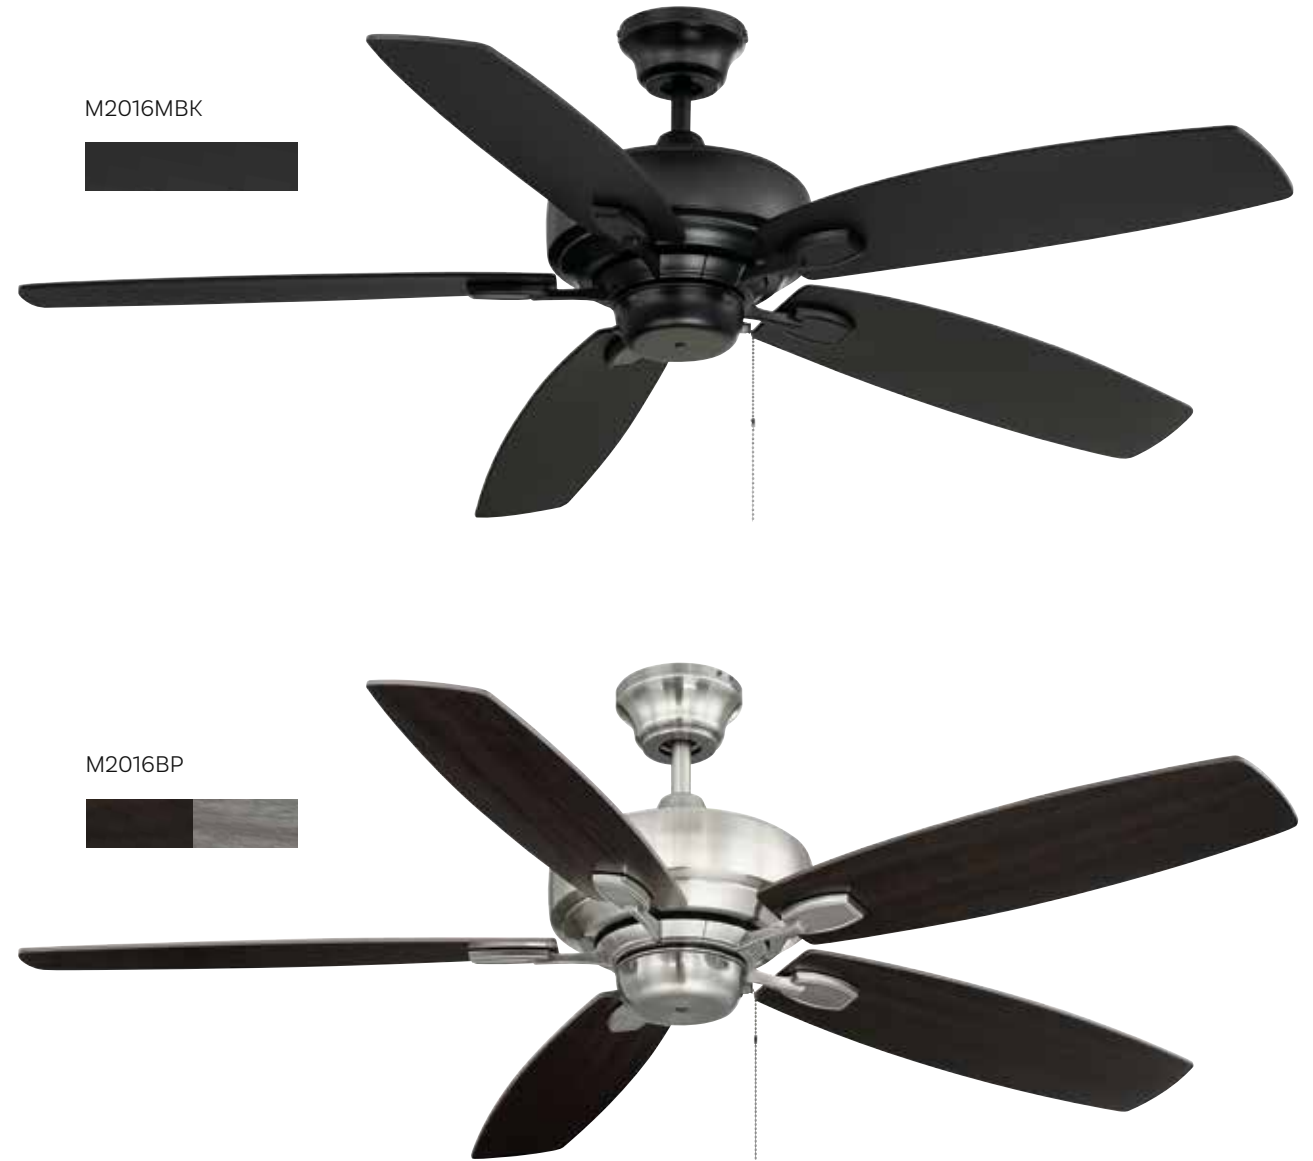

CEILING FANS

FAN NUMBER	M2016MBK	M2016BP
MOTOR FINISH	Matte Black	Brushed Pewter
BLADE FINISH	Matte Black	Chestnut/Grey Wood
FAN LIGHT	Optional	Optional
DOWNROD FINISH	FB	187

COMPATIBLE FAN LIGHTS: FLG-1200 Series, FLG-1400 Series, Ratcliffe Series
COMPATIBLE REMOTE CONTROLS: RMT-AC-Universal with C Receiver