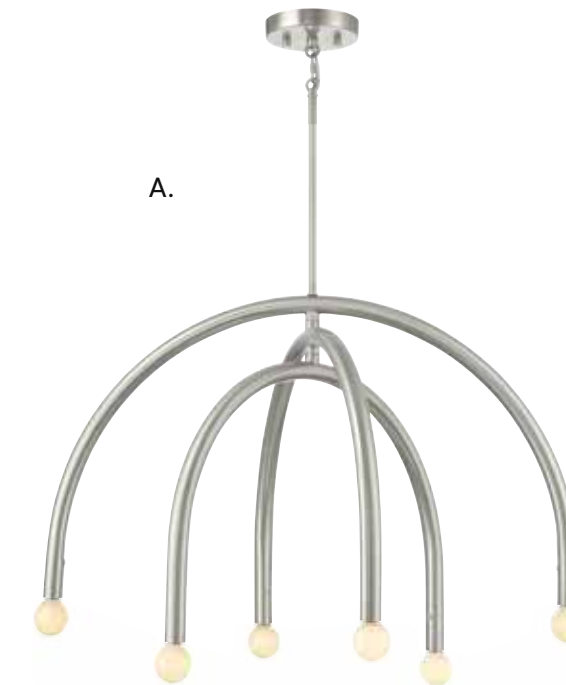

**B.

**C.

*Includes 12" & 6" extensions - additional stems available - 7-EXTLG
**This fixture comes with 120" chain and wire.

HANGING LIGHTING

HANGING LIGHTING

A. M100116NB
6-Light Chandelier
Natural Brass Finish
27"W x 4-1/4"H
Adj H 4-1/4" - 58-1/4"
6E 60W

B. M100116MBK
6-Light Chandelier
Matte Black Finish
27"W x 4-1/4"H
Adj H 4-1/4" - 58-1/4"
6E 60W

Includes 12" & 6" extensions - additional stems available - **7-EXT**

HANGING LIGHTING

HANGING LIGHTING

Dual Mount Hanging System

A.

B.

A. M100114MBKPN
 6-Light Chandelier
 Matte Black w/ Polished Nickel Finish
 38"W x 22"H
 Adj H 22" - 76"
 6G9 40W
 White Opal Glass
 G9 Bulbs Included

B. M100114MBKNB
 6-Light Chandelier
 Matte Black w/ Natural Brass Finish
 38"W x 22"H
 Adj H 22" - 76"
 6G9 40W
 White Opal Glass
 G9 Bulbs Included

Includes 12" & 6" extensions - additional stems available - 7-EXT

HANGING LIGHTING

Sconce, Page 191

HANGING LIGHTING

Dual Mount Hanging System

A. M100115BN
 6-Light Adjustable Chandelier
 Brushed Nickel Finish
 30"W x 20"H
 Adj H 20" - 74"
 6C 60W