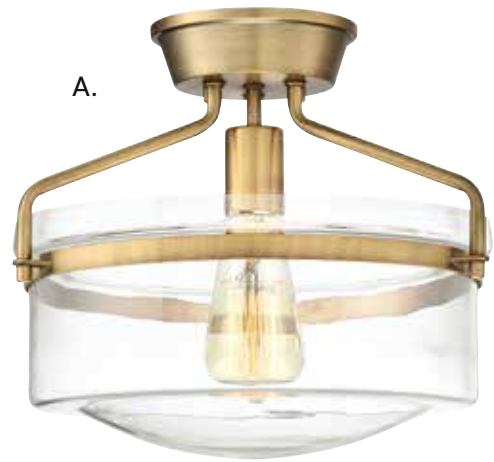

CEILING LIGHTING

A. M60011NB
1-Light Semi-Flush
Natural Brass Finish
13-1/4"W x 11"H
1E 60W
Clear Glass

B. M60011MBK
1-Light Semi-Flush
Matte Black Finish
13-1/4"W x 11"H
1E 60W
Clear Glass

C. M60011BN
1-Light Semi-Flush
Brushed Nickel Finish
13-1/4"W x 11"H
1E 60W
Clear Glass

D. M60011ORBNB
1-Light Semi-Flush
Oil Rubbed Bronze w/ Natural
Brass Accents
13-1/4"W x 11"H
1E 60W
Clear Glass