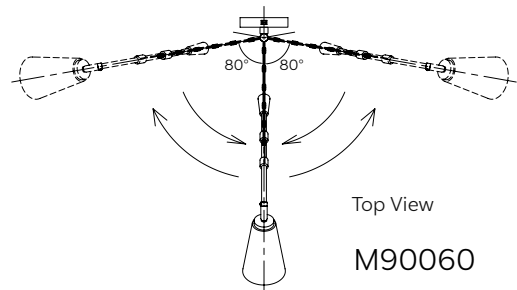

B.

M90089

Multi-Pack Swing Arm: 2 Wall Lamps packed to a carton.
 ON/OFF switch at backplate.
 Hardwire only.

WALL LIGHTING

WALL LIGHTING

A. M90060MBK
 1-Light Adjustable Sconce
 Matte Black Finish
 4-3/4"W x 14-1/2"H x 7"E
 Adj E 7" - 27"
 1E 60W
 Metal Shade
 Wood Accents