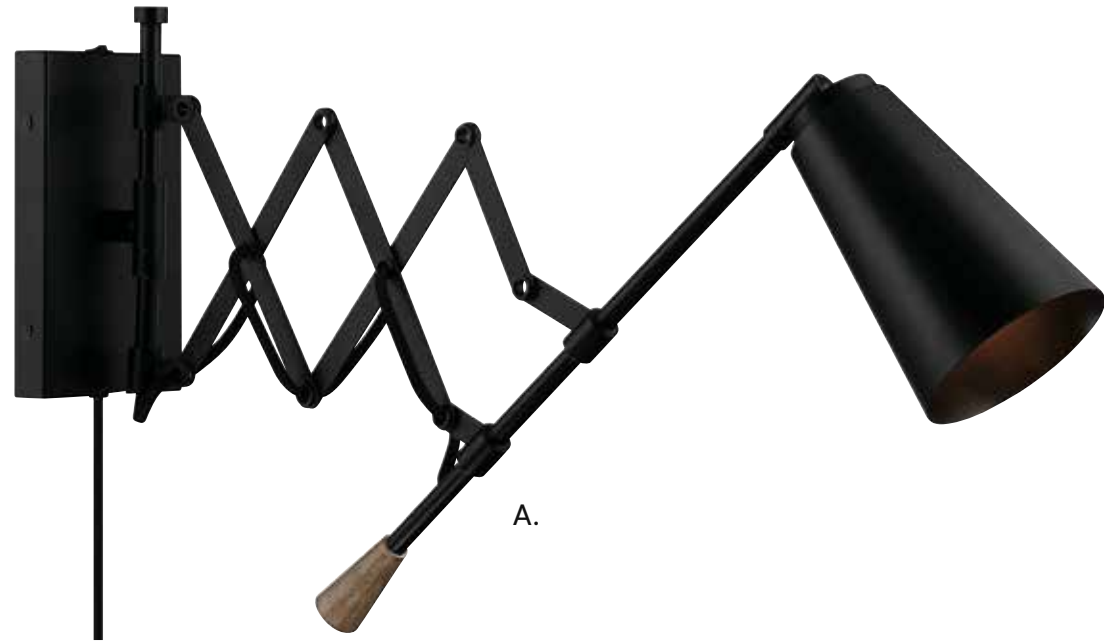

B.

M90089

Multi-Pack Swing Arm: 2 Wall Lamps packed to a carton.
 ON/OFF switch at backplate.
 Hardwire only.

WALL LIGHTING

WALL LIGHTING

A. M90060MBK
 1-Light Adjustable Sconce
 Matte Black Finish
 4-3/4"W x 14-1/2"H x 7"E
 Adj E 7" - 27"
 1E 60W
 Metal Shade
 Wood Accents