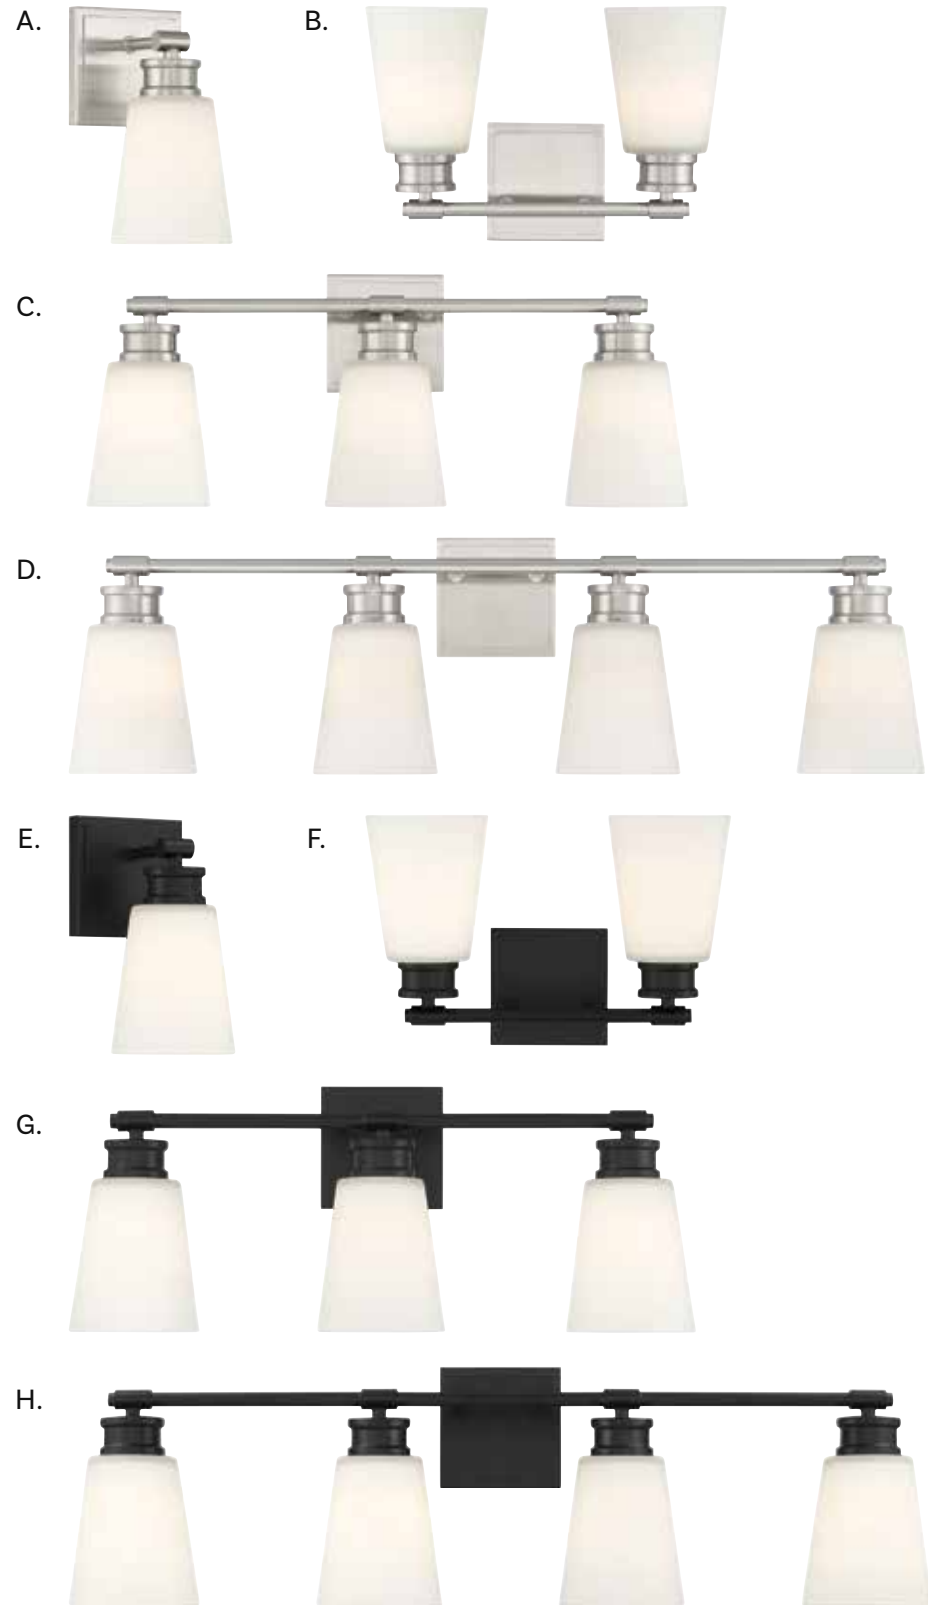

- **A. M90072BN**
  1-Light Sconce
  Brushed Nickel Finish
  5"W x 9-1/2"H x 6-1/2"E
  1E 60W
  White Opal Glass
- **B. M80054BN**
  2-Light Bath Bar
  Brushed Nickel Finish
  14"W x 9-1/2"H x 6-1/2"E
  2E 60W
  White Opal Glass
- **C. M80055BN**
  3-Light Bath Bar
  Brushed Nickel Finish
  23"W x 9-1/2"H x 6-1/2"E
  3E 60W
  White Opal Glass
- **D. M80056BN**
  4-Light Bath Bar
  Brushed Nickel Finish
  31"W x 9-1/2"H x 6-1/2"E
  4E 60W
  White Opal Glass
- **E. M90072MBK**
  1-Light Sconce
  Matte Black Finish
  5"W x 9-1/2"H x 6-1/2"E
  1E 60W
  White Opal Glass
- **F. M80054MBK**
  2-Light Bath Bar
  Matte Black Finish
  14"W x 9-1/2"H x 6-1/2"E
  2E 60W
  White Opal Glass
- **G. M80055MBK**
  3-Light Bath Bar
  Matte Black Finish
  23"W x 9-1/2"H x 6-1/2"E
  3E 60W
  White Opal Glass
- **H. M80056MBK**
  4-Light Bath Bar
  Matte Black Finish
  31"W x 9-1/2"H x 6-1/2"E
  4E 60W
  White Opal Glass