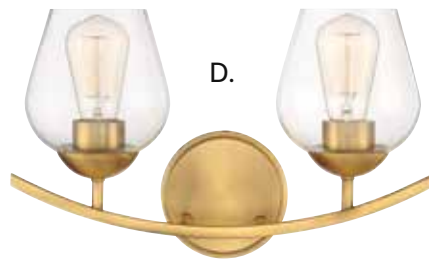

D. M80031NB
2-Light Bath Bar
Natural Brass Finish
16"W x 9-7/8"H x 7-1/8"E
2E 60W
Clear Glass