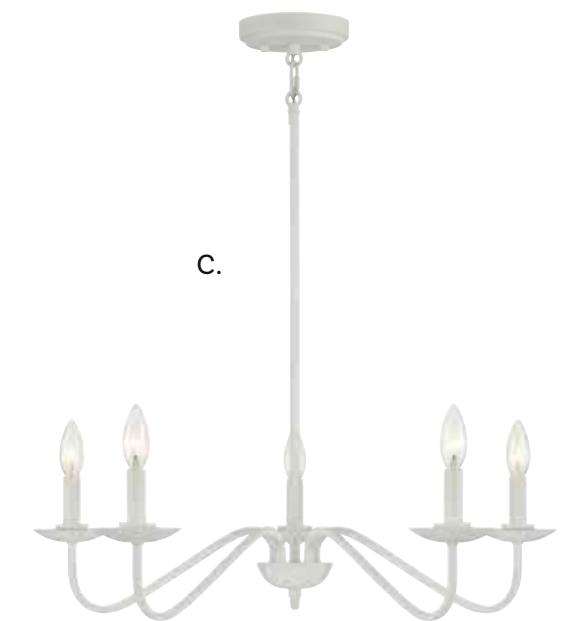

A. M10012ONB
5-Light Chandelier
Natural Brass Finish
28"W x 7"H
Adj H 7" - 61"
5C 60W
Metal Candle Covers

B. M10012MBK
5-Light Chandelier
Matte Black Finish
28"W x 7"H
Adj H 7" - 61"
5C 60W
Metal Candle Covers

C. M10012OBQW
5-Light Chandelier
Bisque White Finish
28"W x 7"H
Adj H 7" - 61"
5C 60W
Metal Candle Covers