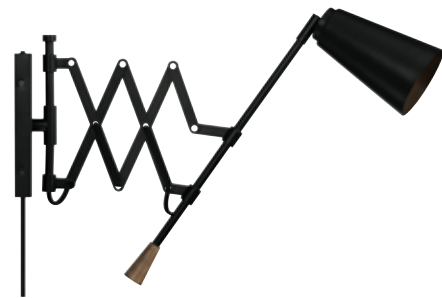

B.

M90089

Multi-Pack Swing Arm: 2 Wall Lamps packed to a carton.
 ON/OFF switch at backplate.
 Hardwire only.

WALL LIGHTING

WALL LIGHTING

A. M90060MBK
 1-Light Adjustable Sconce
 Matte Black Finish
 4-3/4"W x 14-1/2"H x 7"E
 Adj E 7" - 27"
 1E 60W
 Metal Shade
 Wood Accents