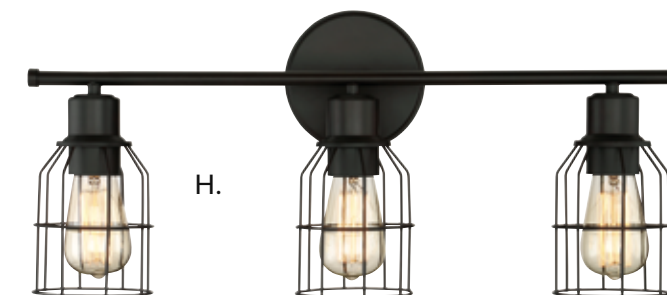

Fixtures may be mounted either uplight or downlight.

BATH LIGHTING

E.

F.

G.

H.

- E. M80004BN**
3-Light Bath Bar
Brushed Nickel Finish
24"W x 11"H x 6"E
3E 60W
- F. M80003BN**
2-Light Bath Bar
Brushed Nickel Finish
15"W x 11"H x 6"E
2E 60W
- G. M80003ORB**
2-Light Bath Bar
Oil Rubbed Bronze Finish
15"W x 11"H x 6"E
2E 60W
- H. M80004ORB**
3-Light Bath Bar
Oil Rubbed Bronze Finish
24"W x 11"H x 6"E
3E 60W