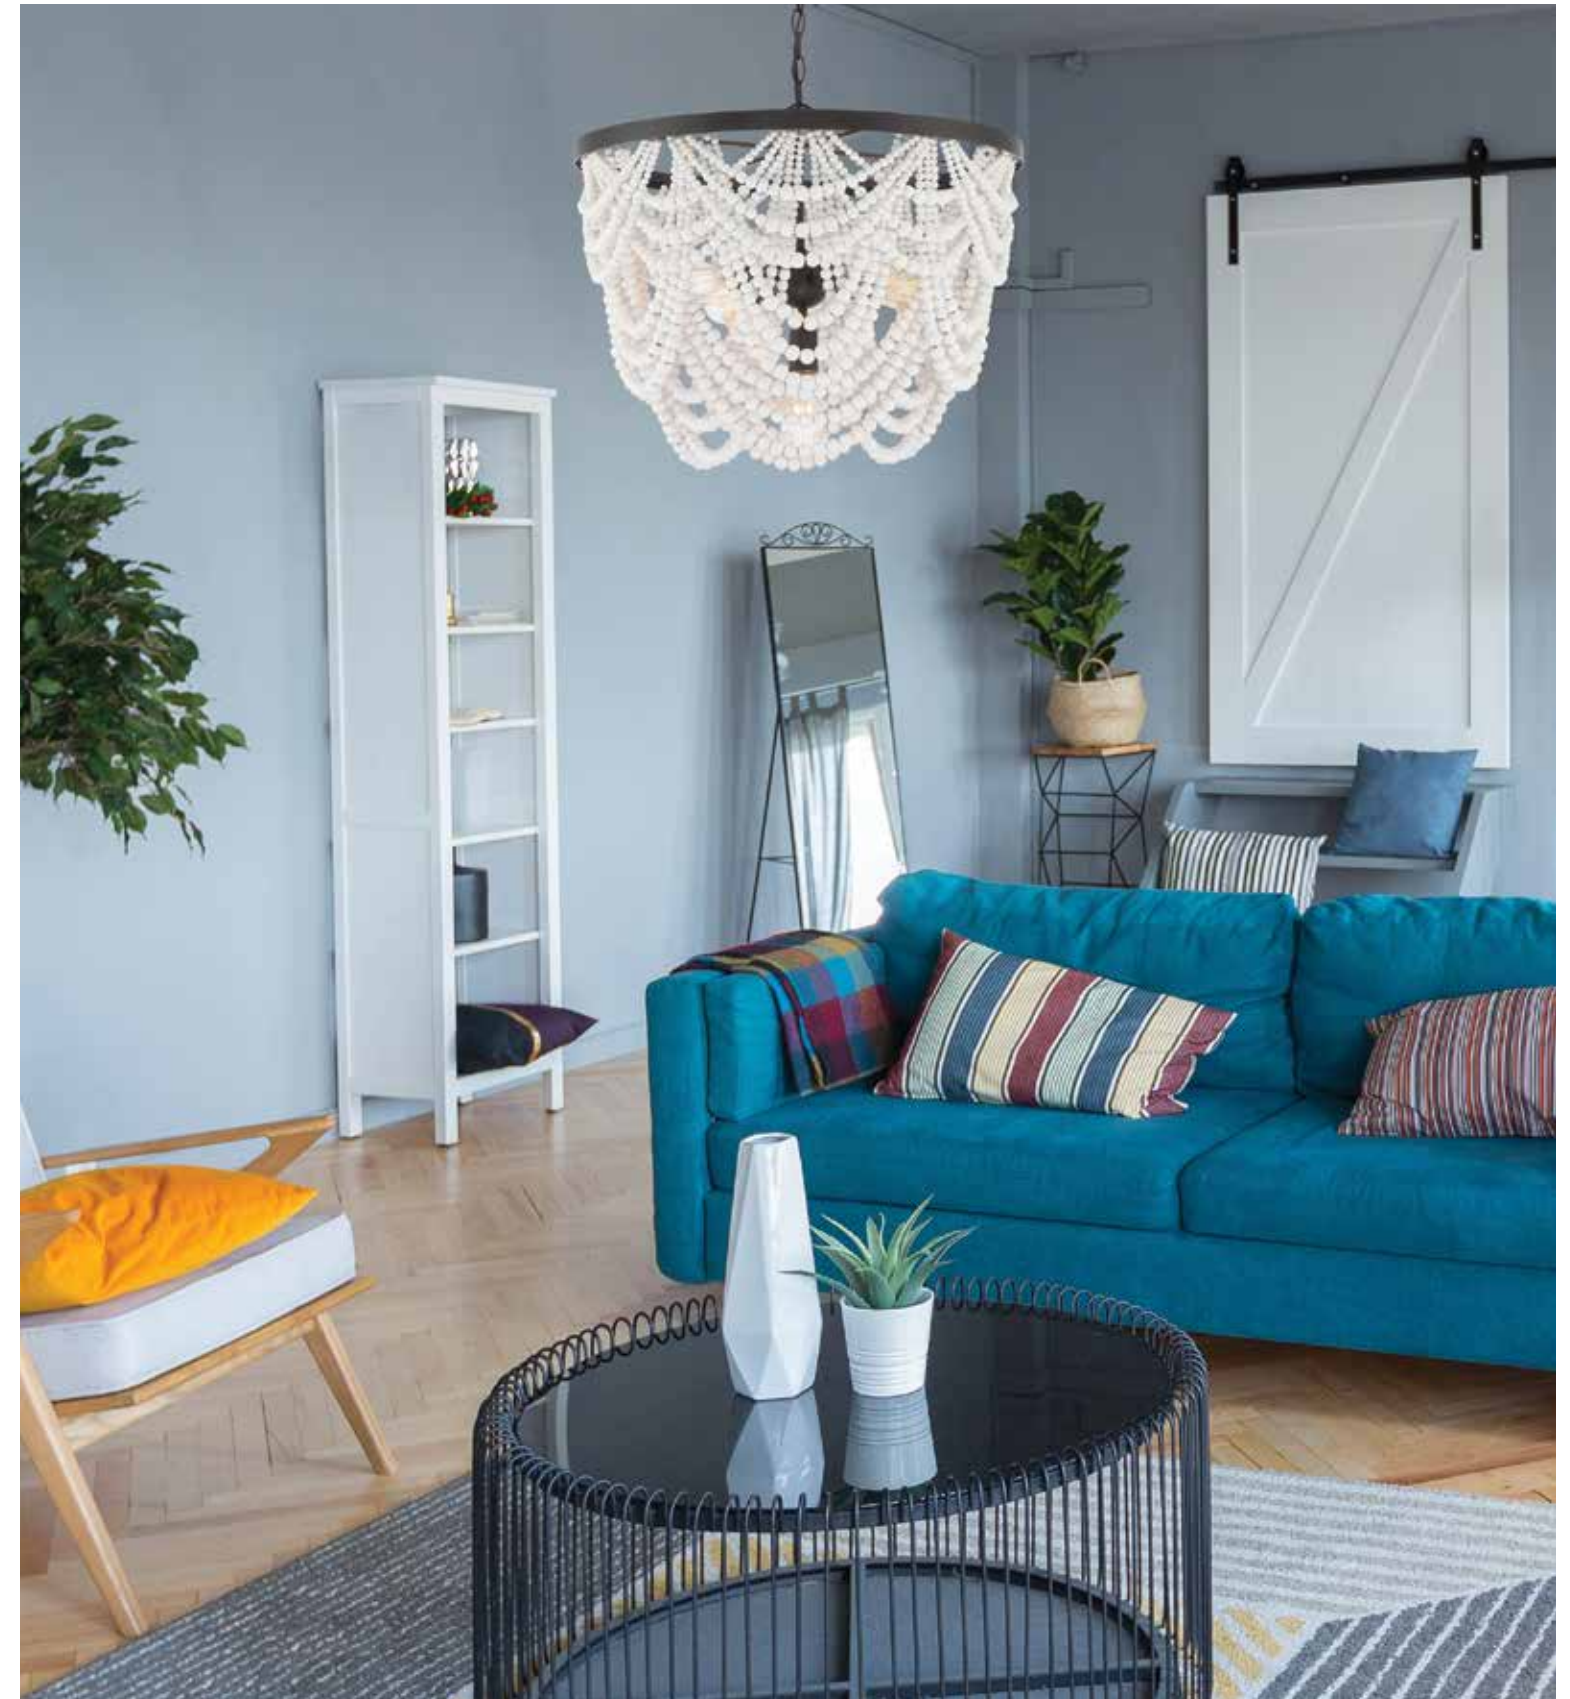

HANGING LIGHTING

HANGING LIGHTING

A.

A. M100101GRORB
5-Light Pendant
White w/ Oil Rubbed Bronze Finish
24"W x 20"H
5E 60W
Wood Beads

B.

B. M100101NBLORB
5-Light Pendant
Navy w/ Oil Rubbed Bronze Finish
24"W x 20"H
5E 60W
Wood Beads

This fixture comes with 120" chain and wire.