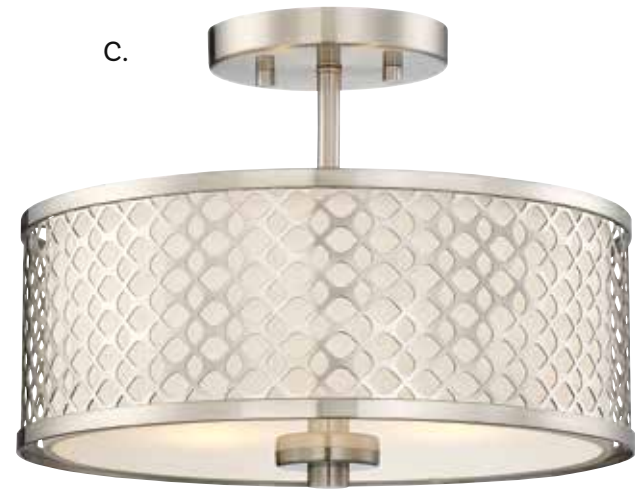

CEILING LIGHTING

A. M60016MBK
2-Light Semi-Flush
Matte Black Finish
13"W x 10"H
2E 60W
White Fabric Shade

B. M60016NB
2-Light Semi-Flush
Natural Brass Finish
13"W x 10"H
2E 60W
White Fabric Shade

C. M60016BN
2-Light Semi-Flush
Brushed Nickel Finish
13"W x 10"H
2E 60W
White Fabric Shade

D. M60016ORB
2-Light Semi-Flush
Oil Rubbed Bronze Finish
13"W x 10"H
2E 60W
Cream Fabric Shade