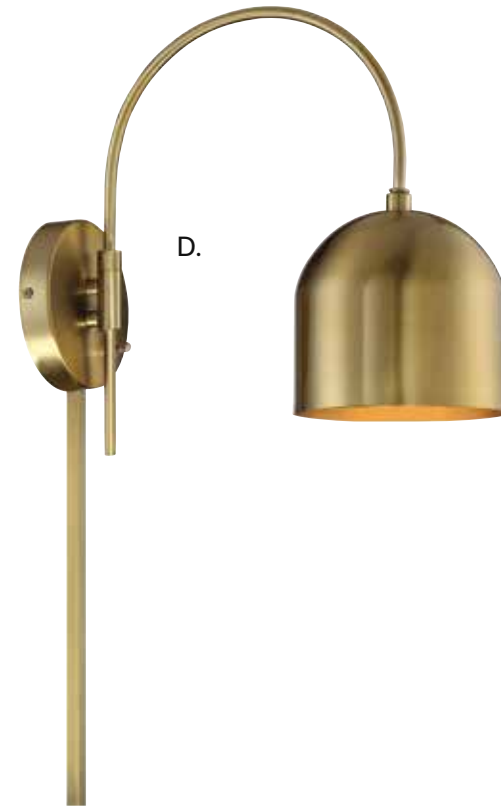

*Includes cord, plug, and hardwire hardware.

A.

B.

C.

- A. M90019ORB**
1-Light Adjustable Sconce
Oil Rubbed Bronze Finish
6"W x 13-5/8"H x 6"E
Adj E 6" - 24"
1E 60W
- B. M90019NB**
1-Light Adjustable Sconce
Natural Brass Finish
6"W x 13-5/8"H x 6"E
Adj E 6" - 24"
1E 60W
- C. M90019MBK**
1-Light Adjustable Sconce
Matte Black Finish
6"W x 13-5/8"H x 6"E
Adj E 6" - 24"
1E 60W