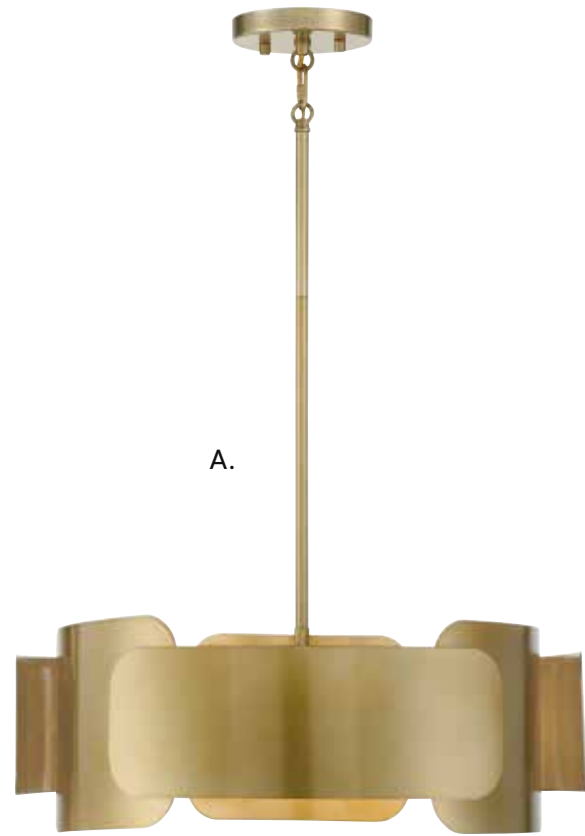

HANGING LIGHTING