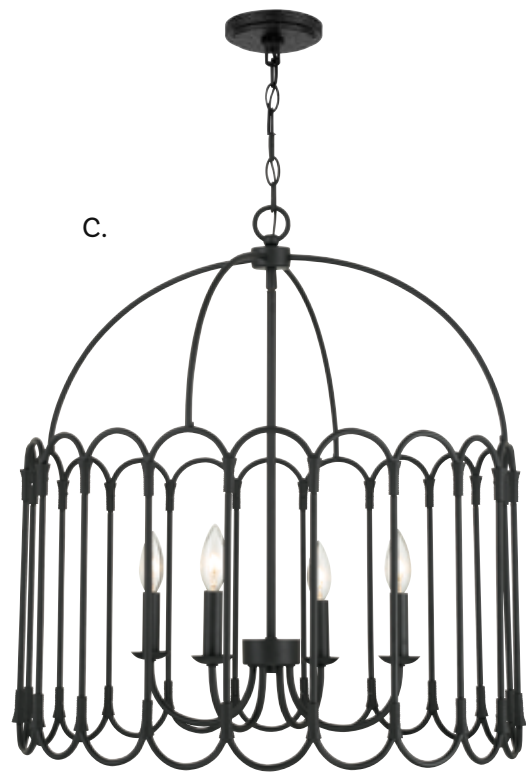

Dual Mount Hanging System

B. M10011-79
5-Light Chandelier
Oil Rubbed Bronze w/
Natural Brass Accents Finish
26-3/4"W x Adj H 5" - 61-1/4"H
5C 60W
White Opal Glass

C. M100104NB
4-Light Chandelier
Natural Brass Finish
38"W x 19"H
Adj H 19" - 66"
4C 60W
Black Fabric Shades

B.

C.

Sconce, Page 195

- A. M7029PN**
4-Light Pendant
Polished Nickel Finish
24"W x 26"H
4C 60W
Metal Candle Covers
- B. M7029NB**
4-Light Pendant
Natural Brass Finish
24"W x 26"H
4C 60W
Metal Candle Covers
- C. M7029MBK**
4-Light Pendant
Matte Black Finish
24"W x 26"H
4C 60W
Metal Candle Covers

This fixture comes with 120" chain and wire.

Pendant, Page 123

HANGING LIGHTING

A. M30010BB
3-Light Foyer
Burnished Brass Finish
16"W x 26"H
3C 60W
Metal Candle Covers

B. M60066BB
3-Light Semi-Flush
Burnished Brass Finish
16"W x 12-1/2"H
3C 60W
Metal Candle Covers