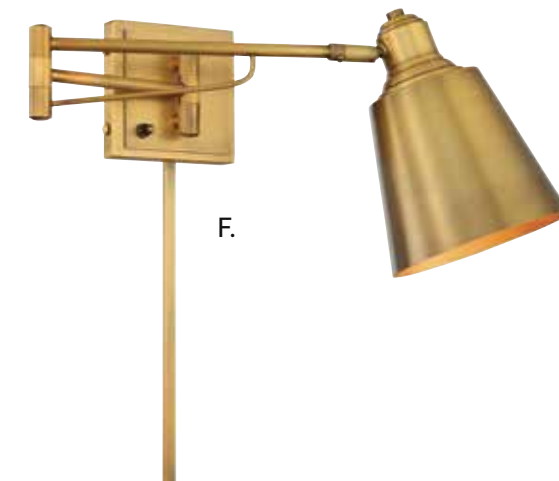

- **A. M90019ORB**
  1-Light Adjustable Sconce
  Oil Rubbed Bronze Finish
  6"W x 13-5/8"H x 6"E
  Adj E 6" - 24"
  1E 60W
- **B. M90019NB**
  1-Light Adjustable Sconce
  Natural Brass Finish
  6"W x 13-5/8"H x 6"E
  Adj E 6" - 24"
  1E 60W
- **C. M90019MBK**
  1-Light Adjustable Sconce
  Matte Black Finish
  6"W x 13-5/8"H x 6"E
  Adj E 6" - 24"
  1E 60W

- **D. M90045NB**
  1-Light Adjustable Sconce
  Natural Brass Finish
  6"W x 13"H x 6"E
  Adj E 6" - 14"
  1E 60W
- **E. M90045ORB**
  1-Light Adjustable Sconce
  Oil Rubbed Bronze Finish
  6"W x 13"H x 6"E
  Adj E 6" - 14"
  1E 60W
- **F. M90047NB**
  1-Light Adjustable Sconce
  Natural Brass Finish
  6-1/2"W x 8-3/8"H x 6-1/2"E
  Adj E 6-1/2" - 24"
  1E 60W

F.