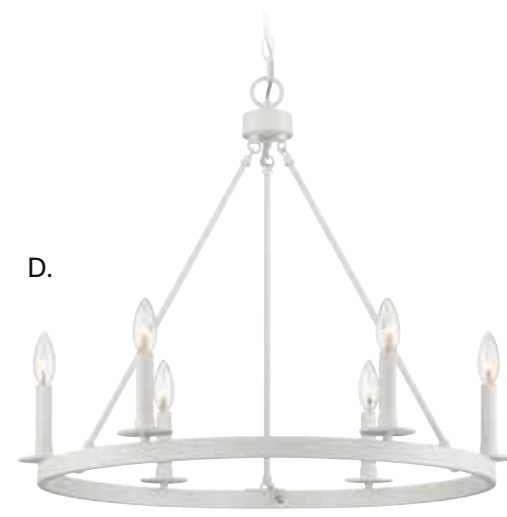

HANGING LIGHTING

M10042AI
6-Light Chandelier
Aged Iron Finish
30"W x 22-3/8"H
6C 60W
Metal Candle Covers

This fixture comes with 120" chain and wire.

HANGING LIGHTING

HANGING LIGHTING

HANGING LIGHTING

This fixture comes with 120" chain and wire.

- | | | | | | |
|--|--|--|--|---|---|
| A. M10093ORB
6-Light Chandelier
Oil Rubbed Bronze
Finish
26"W x 22"H
6C 60W
Metal Candle Covers | B. M10093PN
6-Light Chandelier
Polished Nickel Finish
26"W x 22"H
6C 60W
Metal Candle Covers | C. M10093NB
6-Light Chandelier
Natural Brass Finish
26"W x 22"H
6C 60W
Metal Candle Covers | D. M10093BQW
6-Light Chandelier
Bisque White Finish
26"W x 22"H
6C 60W
Metal Candle Covers | E. M10093BN
6-Light Chandelier
Brushed Nickel Finish
26"W x 22"H
6C 60W
Metal Candle Covers | F. M10093MBK
6-Light Chandelier
Matte Black Finish
26"W x 22"H
6C 60W
Metal Candle Covers |
|--|--|--|--|---|---|