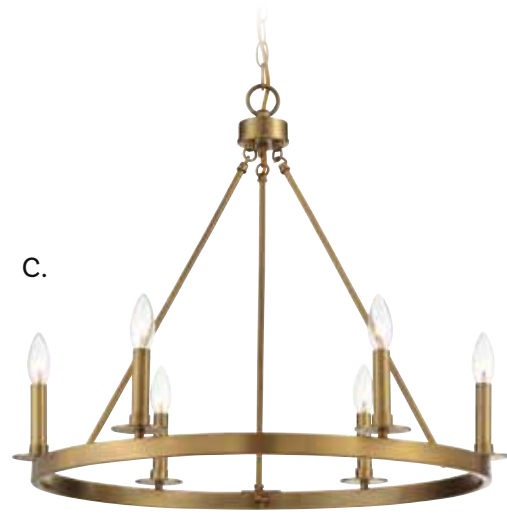

HANGING LIGHTING

M10042AI
6-Light Chandelier
Aged Iron Finish
30"W x 22-3/8"H
6C 60W
Metal Candle Covers

This fixture comes with 120" chain and wire.

HANGING LIGHTING

HANGING LIGHTING

HANGING LIGHTING

This fixture comes with 120" chain and wire.

- | | | | | | |
|--|--|--|--|---|---|
| A. M10093ORB
6-Light Chandelier
Oil Rubbed Bronze
Finish
26"W x 22"H
6C 60W
Metal Candle Covers | B. M10093PN
6-Light Chandelier
Polished Nickel Finish
26"W x 22"H
6C 60W
Metal Candle Covers | C. M10093NB
6-Light Chandelier
Natural Brass Finish
26"W x 22"H
6C 60W
Metal Candle Covers | D. M10093BQW
6-Light Chandelier
Bisque White Finish
26"W x 22"H
6C 60W
Metal Candle Covers | E. M10093BN
6-Light Chandelier
Brushed Nickel Finish
26"W x 22"H
6C 60W
Metal Candle Covers | F. M10093MBK
6-Light Chandelier
Matte Black Finish
26"W x 22"H
6C 60W
Metal Candle Covers |
|--|--|--|--|---|---|