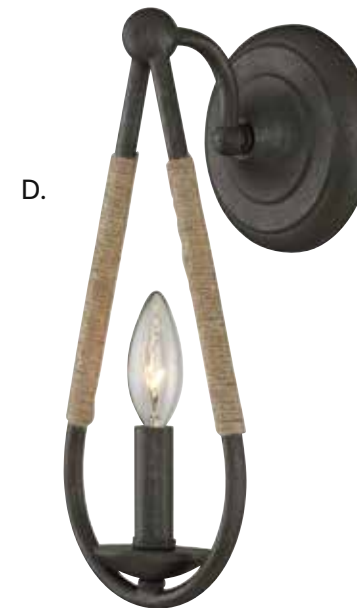

WALL LIGHTING