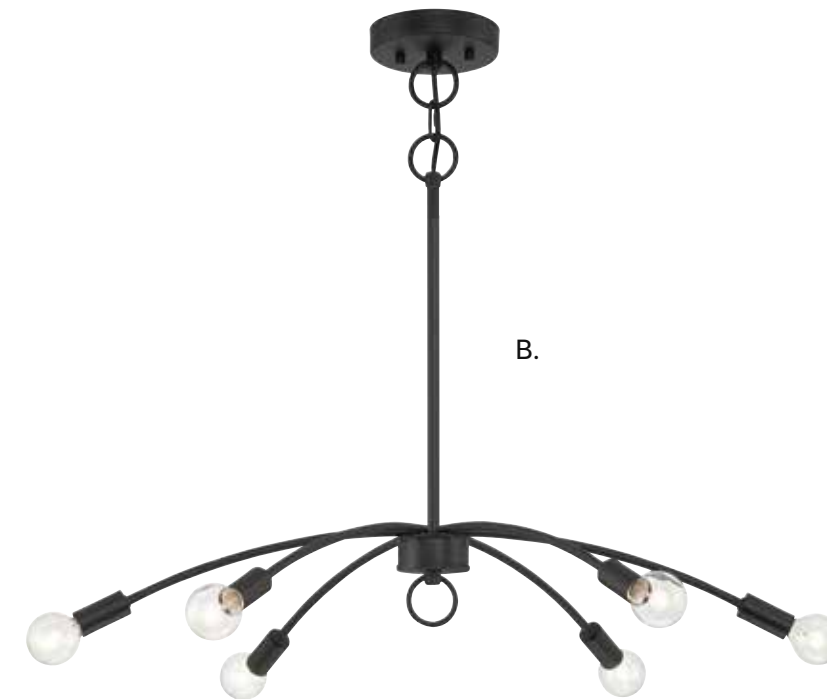

C. M70116BB
4-Light Pendant
Burnished Brass Finish
22"W x 20"H
4C 60W
Metal Candle Covers

HANGING LIGHTING

*This fixture comes with 120" chain and wire.

HANGING LIGHTING

*A.

- A. M10040NB**
24-Light Chandelier
Natural Brass Finish
22"W x 21"H
Adj H 21" - 75"
24C 40W
30° Swivel
- B. M10076NB**
4-Light Chandelier
Natural Brass Finish
25-5/8"W x 19-3/4"H
4C 60W
Clear Glass
- C. M10076ORB**
4-Light Chandelier
Oil Rubbed Bronze Finish
25-5/8"W x 19-3/4"H
4C 60W
Clear Glass

**B.

**C.

*Includes 12" & 6" extensions - additional stems available - 7-EXTLG
**This fixture comes with 120" chain and wire.

HANGING LIGHTING

HANGING LIGHTING

A. M100116NB
6-Light Chandelier
Natural Brass Finish
27"W x 4-1/4"H
Adj H 4-1/4" - 58-1/4"
6E 60W

B. M100116MBK
6-Light Chandelier
Matte Black Finish
27"W x 4-1/4"H
Adj H 4-1/4" - 58-1/4"
6E 60W

Includes 12" & 6" extensions - additional stems available - **7-EXT**

HANGING LIGHTING

HANGING LIGHTING

Dual Mount Hanging System