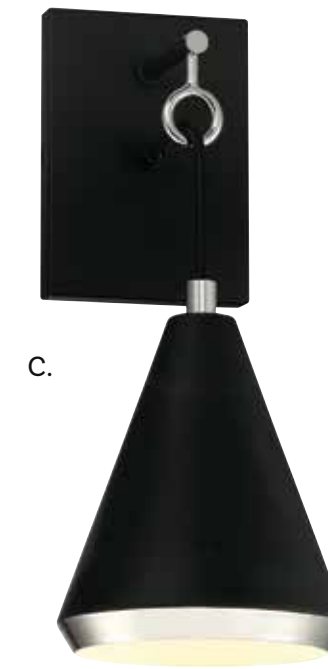

WALL LIGHTING