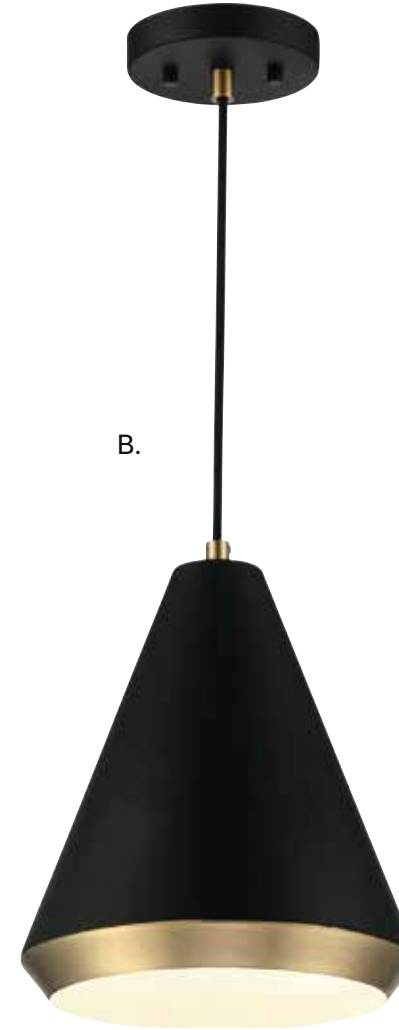

B.

B. M70122MBKNB
1-Light Pendant
Matte Black &
Natural Brass Finish
10"W x 12"H
Adj H 12" - 132"
1E 60W