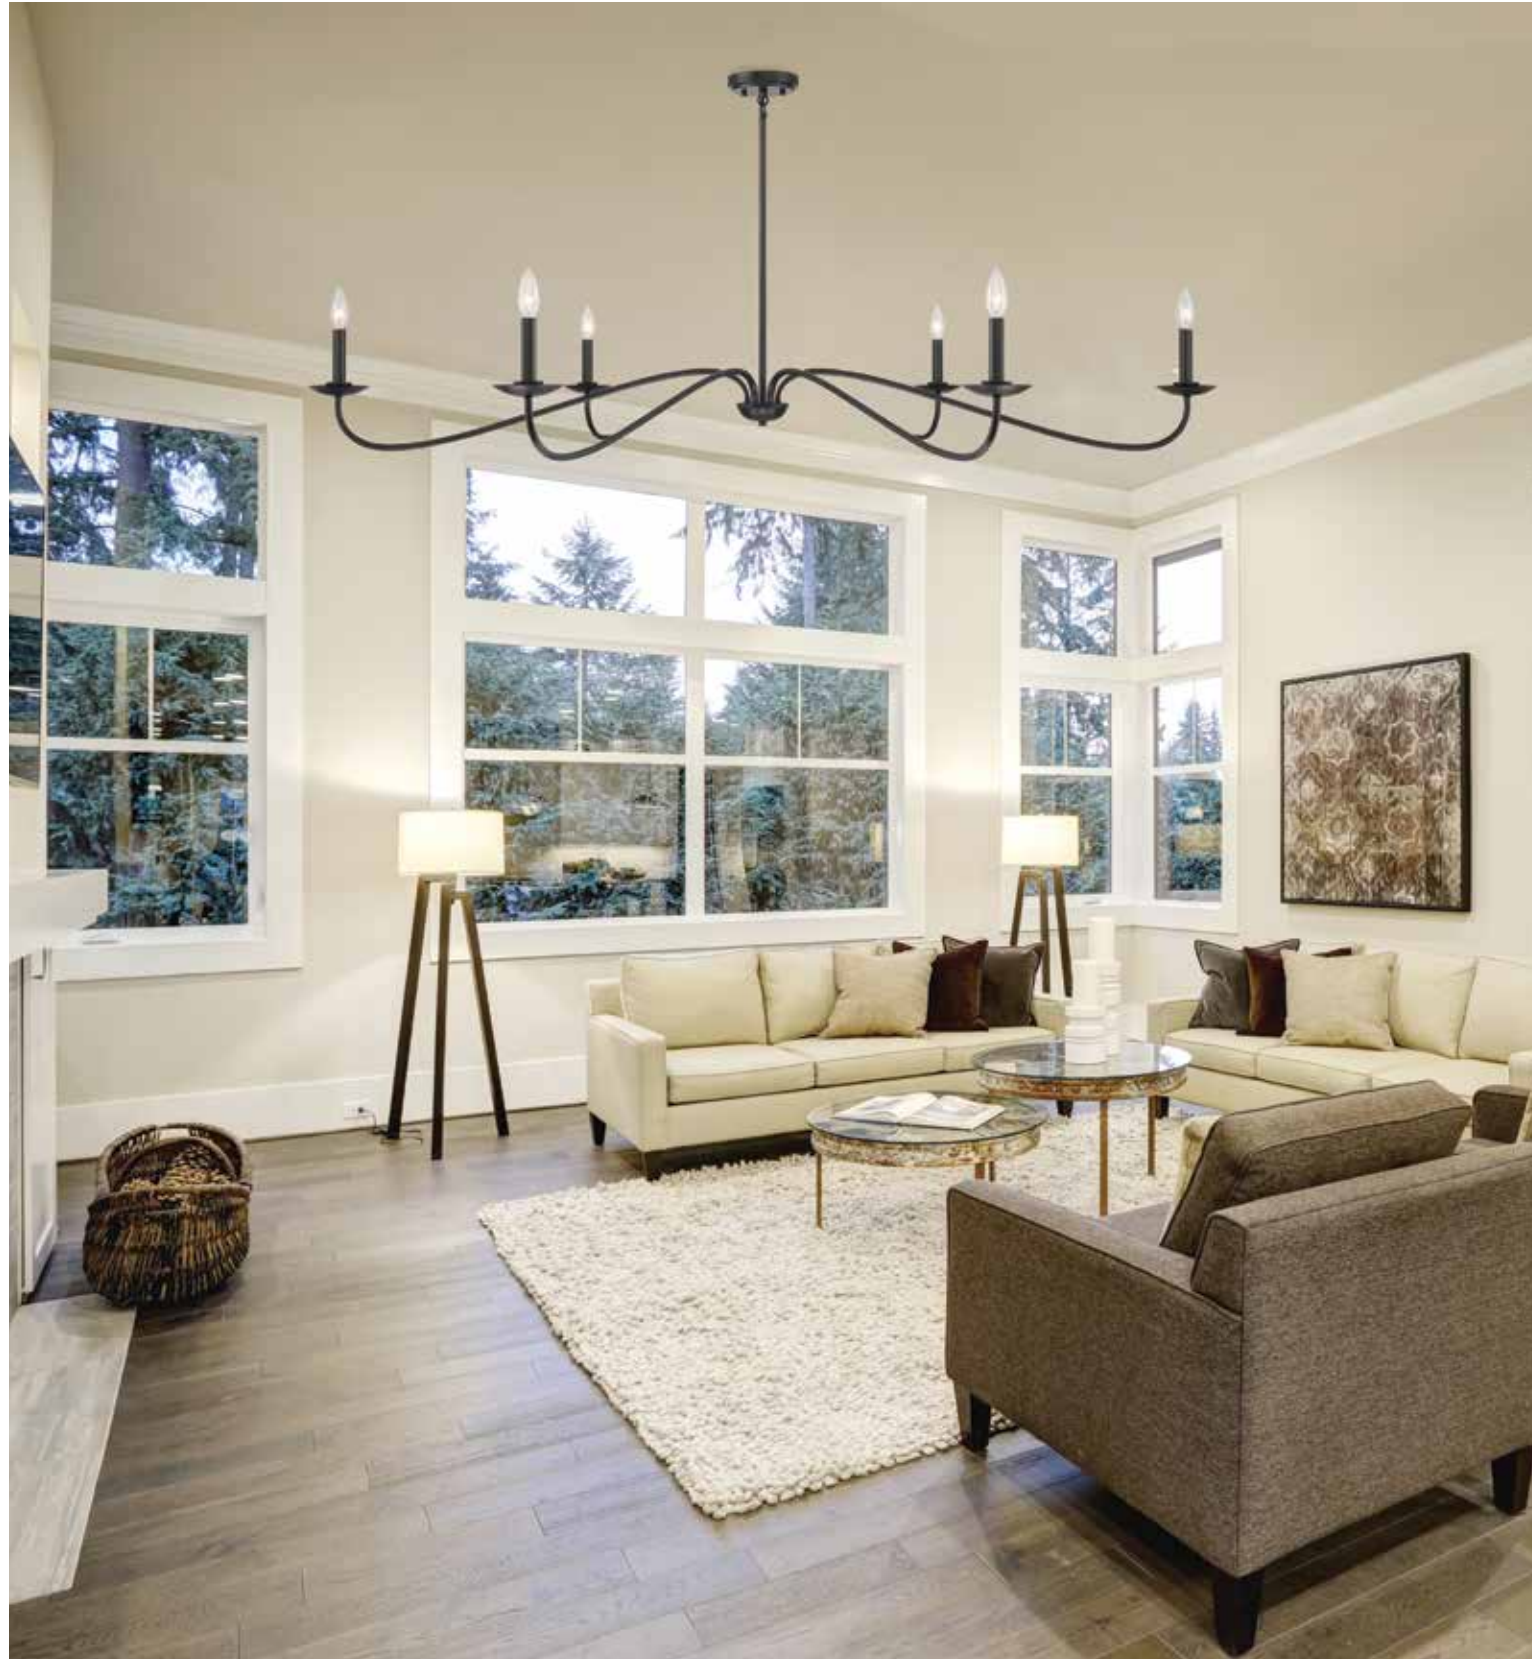

HANGING LIGHTING

Includes 12" & 6" extensions - additional stems available - **7-EXT**