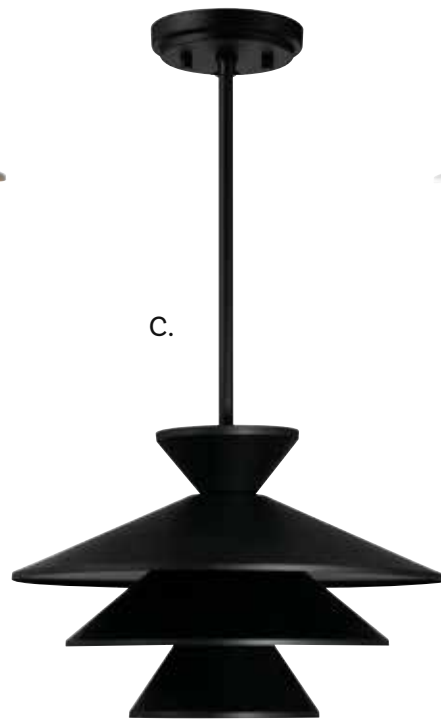

C.

A. M70096NB
1-Light Pendant
Natural Brass Finish
14"W x 8"H
Adj H 8" - 62"
1E 60W

B. M70096WH
1-Light Pendant
White Finish
14"W x 8"H
Adj H 8" - 62"
1E 60W

C. M70096MBK
1-Light Pendant
Matte Black Finish
14"W x 8"H
Adj H 8" - 62"
1E 60W