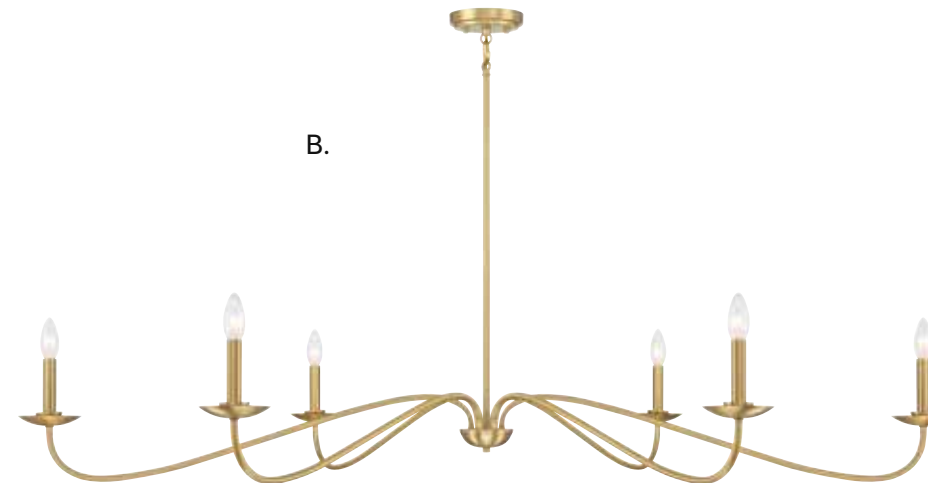

HANGING LIGHTING

Includes 12" & 6" extensions - additional stems available - **7-EXT**

HANGING LIGHTING

Dual Mount Hanging System

A.

- A. M10085NB**
5-Light Chandelier
Natural Brass Finish
42"W x 7"H
Adj H 7" - 61"
5C 60W
Metal Candle Covers

B.

- B. M10085BQW**
5-Light Chandelier
Bisque White Finish
42"W x 7"H
Adj H 7" - 61"
5C 60W
Metal Candle Covers

C.

- C. M10085MBK**
5-Light Chandelier
Matte Black Finish
42"W x 7"H
Adj H 7" - 61"
5C 60W
Metal Candle Covers

HANGING LIGHTING

Includes 12" & 6" extensions - additional stems available - **7-EXT**

HANGING LIGHTING

Dual Mount Hanging System

A. M10019BQW
 6-Light Chandelier
 Bisque White Finish
 62"W x 8"H
 Adj H 8" - 62"
 6C 60W
 Metal Candle Covers