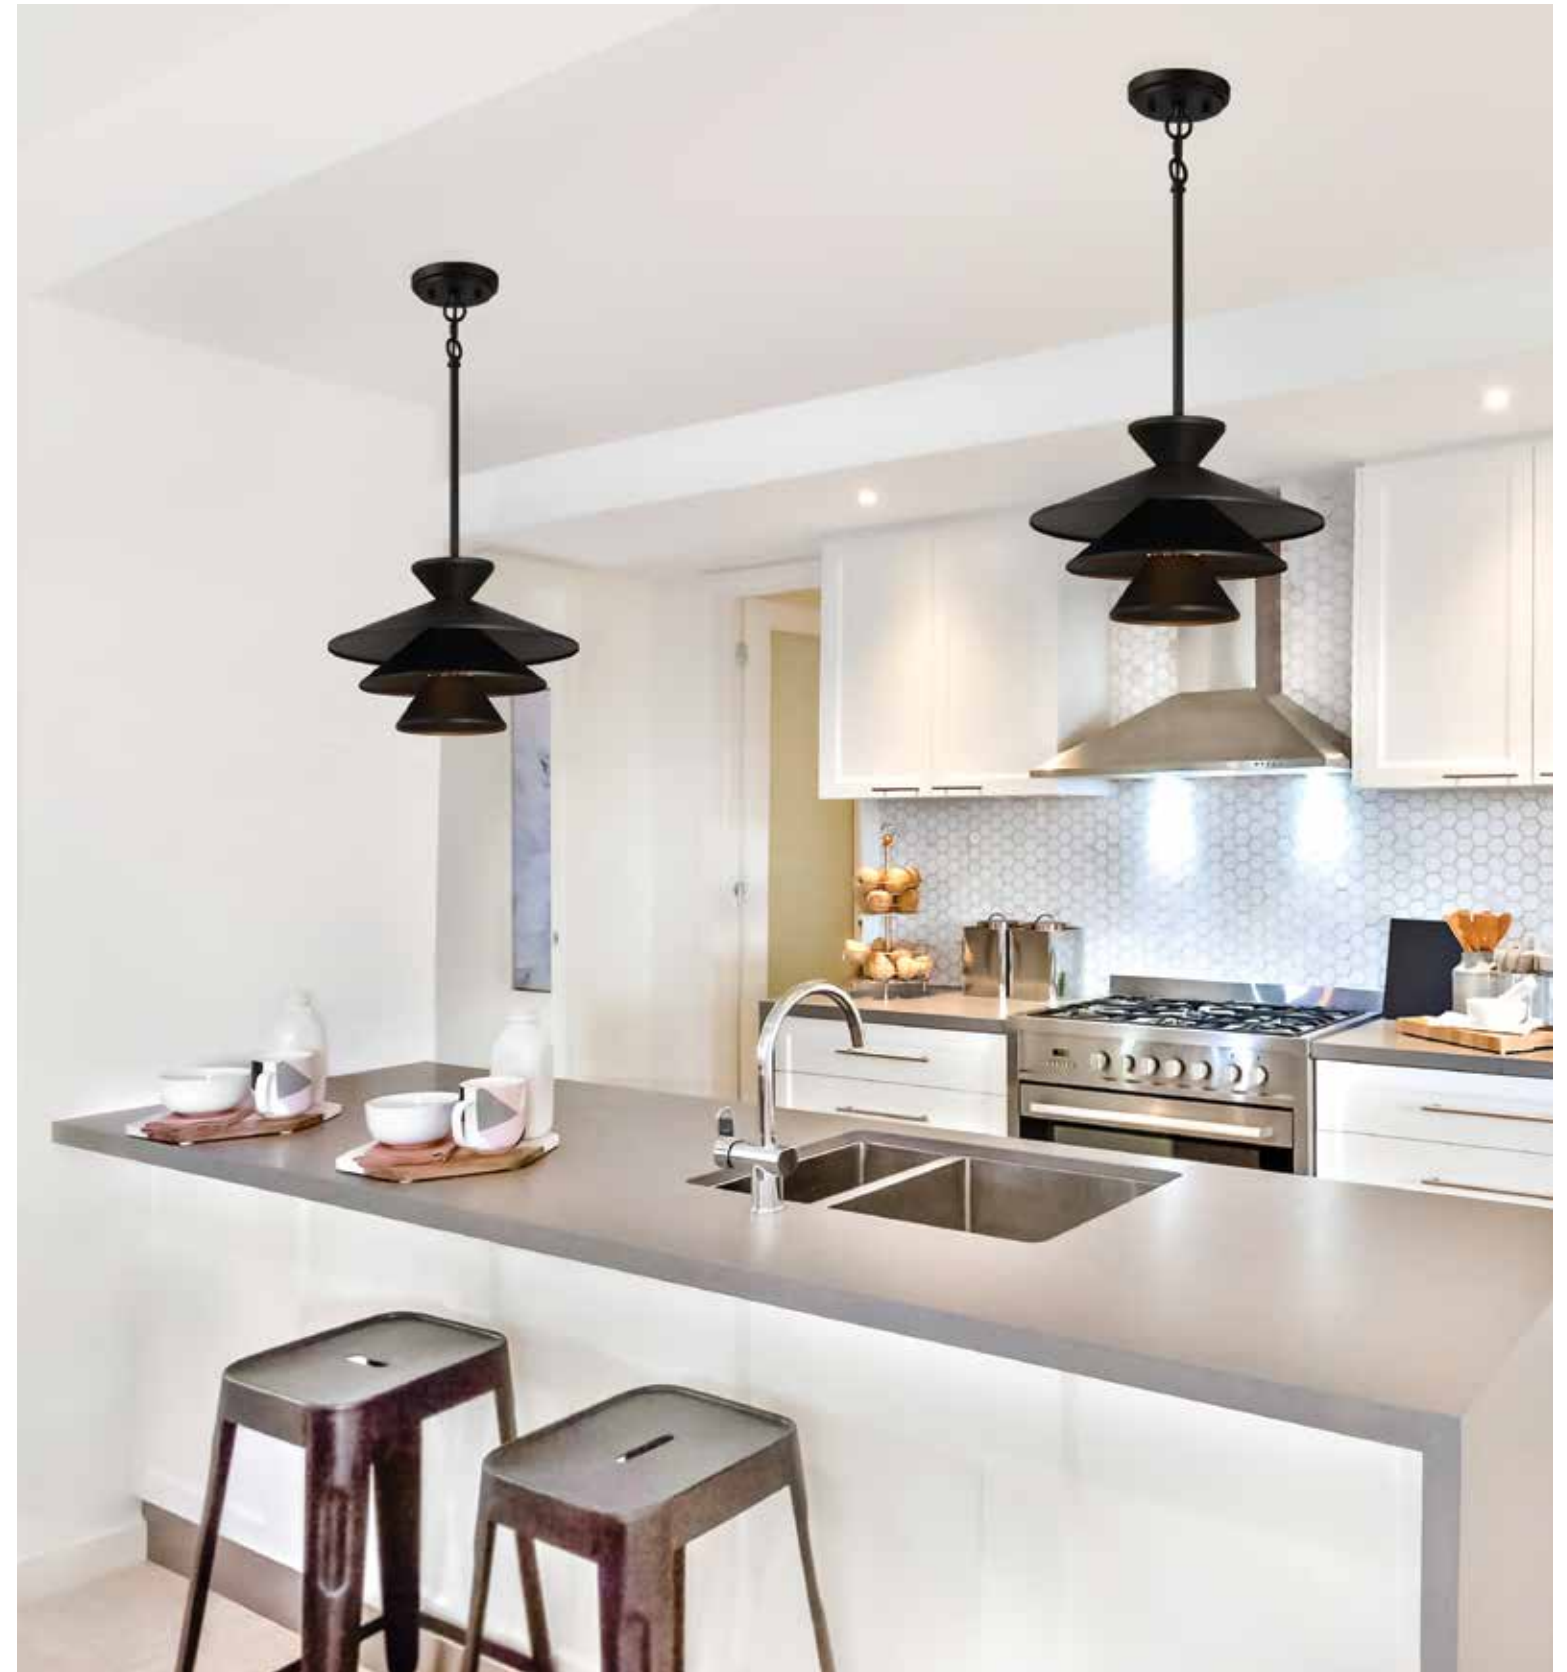

PENDANT LIGHTING

Includes 12" & 6" Extensions - Additional Stems Available - 7-EXT