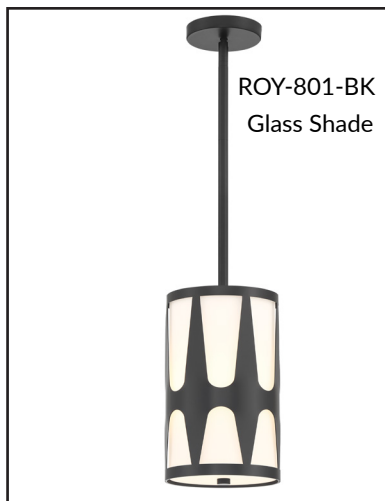

Visit Crystorama.com to see the entire Broche Collection with all coordinating size, style, and finish options.

Linear Chandeliers

537-MT

537-SA

537-GA

Discover Statement Making Fixtures with Flair

Royston showcases an artsy metal pattern overlay, creating an intriguing and eye-catching profile. The inner white silk shade adds a touch of texture, while the glass diffuser helps cast a soft and inviting illumination to its surroundings. Make a statement with the Royston and transform your space.

SKU	Finish	W x H x D	Max H	Canopy	Lights	Rod	Wire
ROY-801-BK	Black	7" x 14"	59.75"	4.75"	1-100w E26 Medium	(3) 12" + (1) 6"	72"
ROY-801-GA	Antique Gold	7" x 14"	59.75"	4.75"	1-100w E26 Medium	(3) 12" + (1) 6"	72"
ROY-802-BK	Black	6.75" x 17.75" x 3.5"	17.75"	5.5" x 17.5"	2-60w E12 Candelabra		8"
ROY-802-GA	Antique Gold	6.75" x 17.75" x 3.5"	17.75"	5.5" x 17.5"	2-60w E12 Candelabra		8"
ROY-805-BK	Black	17" x 18.25"	64"	6"	4-100w E26 Medium	(3) 12" + (1) 6"	72"
ROY-805-GA	Antique Gold	17" x 18.25"	64"	6"	4-100w E26 Medium	(3) 12" + (1) 6"	72"