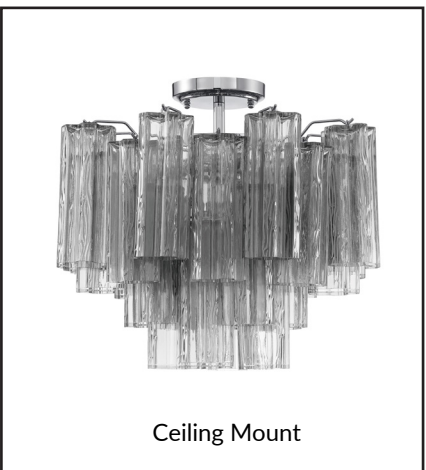

These designs are a harmonious blend of artistry, craftsmanship, and functionality, undoubtedly a focal point in any space, leaving a lasting impression.

The delicate Broche light features mini chain links allowing you the opportunity to display the fixture as a chandelier or hung close to the ceiling. The Broche has three exquisite finishes, Matte White, Antique Silver, and Antique Gold, to complement any aesthetic seamlessly.

SKU	Finish	W x H x D	Max H	Backplate	Lights	Wire
ADD-302-AG-CL	Aged Brass	14.5" x 11.75" x 9.75"	11.75"	7" x 6.75"	2-60w E12 Candelabra	10"
ADD-302-AG-WH	Aged Brass	14.5" x 11.75" x 9.75"	11.75"	7" x 6.75"	2-60w E12 Candelabra	10"
ADD-302-AG-AM	Aged Brass	14.5" x 11.75" x 9.75"	11.75"	7" x 6.75"	2-60w E12 Candelabra	10"
ADD-302-AG-AU	Aged Brass	14.5" x 11.75" x 9.75"	11.75"	7" x 6.75"	2-60w E12 Candelabra	10"
ADD-302-CH-CL	Polished Chrome	14.5" x 11.75" x 9.75"	11.75"	7" x 6.75"	2-60w E12 Candelabra	10"
ADD-302-CH-WH	Polished Chrome	14.5" x 11.75" x 9.75"	11.75"	7" x 6.75"	2-60w E12 Candelabra	10"
ADD-302-CH-SM	Polished Chrome	14.5" x 11.75" x 9.75"	11.75"	7" x 6.75"	2-60w E12 Candelabra	10"
ADD-302-CH-AU	Polished Chrome	14.5" x 11.75" x 9.75"	11.75"	7" x 6.75"	2-60w E12 Candelabra	10"

SKU	Finish	W x H	Max H	Canopy	Lights	Rod	Wire
ADD-300-AG-AM	Aged Brass	17.75" x 13.75"	57.5"	5.25"	4-60w E12 Candelabra	(3) 12" + (1) 6"	72"
ADD-300-AG-AU	Aged Brass	17.75" x 13.75"	57.5"	5.25"	4-60w E12 Candelabra	(3) 12" + (1) 6"	72"
ADD-300-AG-WH	Aged Brass	17.75" x 13.75"	57.5"	5.25"	4-60w E12 Candelabra	(3) 12" + (1) 6"	72"
ADD-300-CH-CL	Polished Chrome	17.75" x 13.75"	57.5"	5.25"	4-60w E12 Candelabra	(3) 12" + (1) 6"	72"
ADD-300-CH-SM	Polished Chrome	17.75" x 13.75"	57.5"	5.25"	4-60w E12 Candelabra	(3) 12" + (1) 6"	72"
ADD-300-CH-AU	Polished Chrome	17.75" x 13.75"	57.5"	5.25"	4-60w E12 Candelabra	(3) 12" + (1) 6"	72"