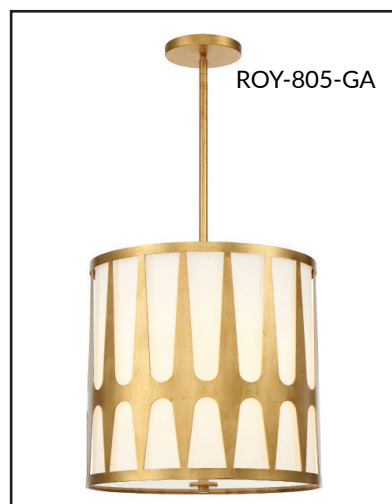

SKU	Finish	W x H x D	Max H	Canopy	Lights	Chain/Rod	Wire
537-MT	Matte White	53.5" x 21" x 6"	97"	16" x 5"	5-60w E12 Candelabra	(2)72" / (2)15"	120"
537-SA	Antique Silver	53.5" x 21" x 6"	97"	16" x 5"	5-60w E12 Candelabra	(2)72" / (2)15"	120"
537-GA	Antique Gold	53.5" x 21" x 6"	97"	16" x 5"	5-60w E12 Candelabra	(2)72" / (2)15"	120"

Visit Crystorama.com to see the entire Broche Collection with all coordinating size, style, and finish options.

Linear Chandeliers

537-MT

537-SA

537-GA

Discover Statement Making Fixtures with Flair

Royston showcases an artsy metal pattern overlay, creating an intriguing and eye-catching profile. The inner white silk shade adds a touch of texture, while the glass diffuser helps cast a soft and inviting illumination to its surroundings. Make a statement with the Royston and transform your space.

SKU	Finish	W x H x D	Max H	Canopy	Lights	Rod	Wire
ROY-801-BK	Black	7" x 14"	59.75"	4.75"	1-100w E26 Medium	(3) 12" + (1) 6"	72"
ROY-801-GA	Antique Gold	7" x 14"	59.75"	4.75"	1-100w E26 Medium	(3) 12" + (1) 6"	72"
ROY-802-BK	Black	6.75" x 17.75" x 3.5"	17.75"	5.5" x 17.5"	2-60w E12 Candelabra		8"
ROY-802-GA	Antique Gold	6.75" x 17.75" x 3.5"	17.75"	5.5" x 17.5"	2-60w E12 Candelabra		8"
ROY-805-BK	Black	17" x 18.25"	64"	6"	4-100w E26 Medium	(3) 12" + (1) 6"	72"
ROY-805-GA	Antique Gold	17" x 18.25"	64"	6"	4-100w E26 Medium	(3) 12" + (1) 6"	72"