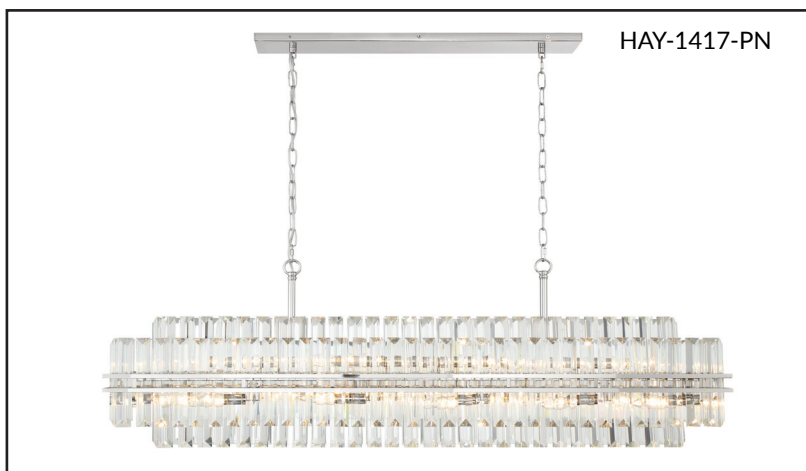

The Art of Dining

Designing a space goes beyond mere functionality; it is an art form that has the power to transform ordinary surroundings into extraordinary environments. When it comes to creating a beautiful interior, the possibilities are limitless, and the results can be truly awe-inspiring. The proper lighting will elevate your interior and truly be the icing on the cake.