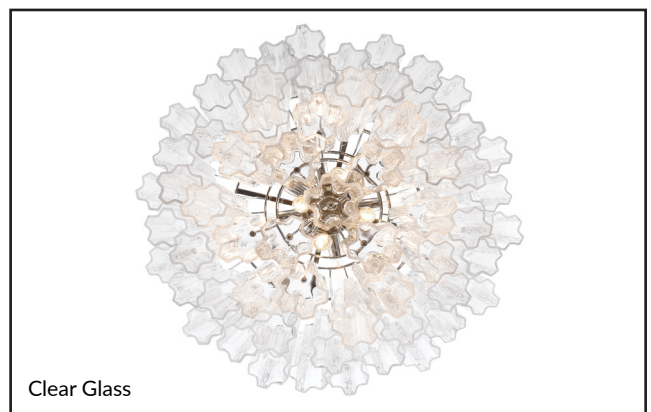

Introducing the Addis Collection

The Tronchi Glass Chandelier is more than just a light fixture, it is a work of art. Whether suspended above a grand dining table, in a chic foyer, or gracing the ceiling of a contemporary living room, this collection effortlessly elevates the ambiance of any setting. Its versatile design and customizable options ensure a seamless integration into a range of interior styles, from minimalist and modern to eclectic and opulent.

Available Addis Glass Colors

Amber Glass	use code (AM)
Autumn Glass	use code (AU)
Smoke Glass	use code (SM)
White Glass	use code (WH)
Clear Glass	use code (CL)