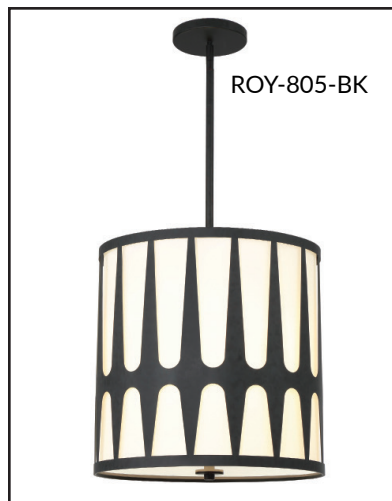

Visit Crystorama.com to see the entire Broche Collection with all coordinating size, style, and finish options.

Linear Chandeliers

537-MT

537-SA

537-GA

Discover Statement Making Fixtures with Flair

Royston showcases an artsy metal pattern overlay, creating an intriguing and eye-catching profile. The inner white silk shade adds a touch of texture, while the glass diffuser helps cast a soft and inviting illumination to its surroundings. Make a statement with the Royston and transform your space.

SKU	Finish	W x H x D	Max H	Canopy	Lights	Rod	Wire
ROY-801-BK	Black	7" x 14"	59.75"	4.75"	1-100w E26 Medium	(3) 12" + (1) 6"	72"
ROY-801-GA	Antique Gold	7" x 14"	59.75"	4.75"	1-100w E26 Medium	(3) 12" + (1) 6"	72"
ROY-802-BK	Black	6.75" x 17.75" x 3.5"	17.75"	5.5" x 17.5"	2-60w E12 Candelabra		8"
ROY-802-GA	Antique Gold	6.75" x 17.75" x 3.5"	17.75"	5.5" x 17.5"	2-60w E12 Candelabra		8"
ROY-805-BK	Black	17" x 18.25"	64"	6"	4-100w E26 Medium	(3) 12" + (1) 6"	72"
ROY-805-GA	Antique Gold	17" x 18.25"	64"	6"	4-100w E26 Medium	(3) 12" + (1) 6"	72"