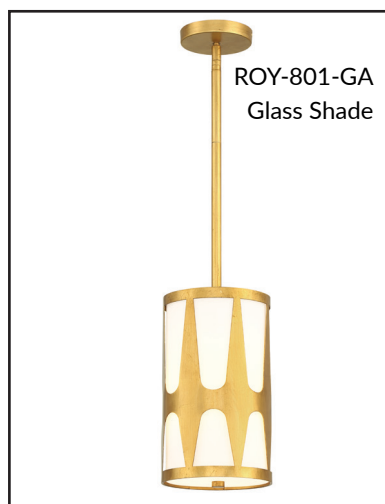

SKU	Finish	W x H x D	Max H	Canopy	Lights	Chain/Rod	Wire
537-MT	Matte White	53.5" x 21" x 6"	97"	16" x 5"	5-60w E12 Candelabra	(2)72" / (2)15"	120"
537-SA	Antique Silver	53.5" x 21" x 6"	97"	16" x 5"	5-60w E12 Candelabra	(2)72" / (2)15"	120"
537-GA	Antique Gold	53.5" x 21" x 6"	97"	16" x 5"	5-60w E12 Candelabra	(2)72" / (2)15"	120"

Visit Crystorama.com to see the entire Broche Collection with all coordinating size, style, and finish options.

Linear Chandeliers

537-MT

537-SA

537-GA

Discover Statement Making Fixtures with Flair

Royston showcases an artsy metal pattern overlay, creating an intriguing and eye-catching profile. The inner white silk shade adds a touch of texture, while the glass diffuser helps cast a soft and inviting illumination to its surroundings. Make a statement with the Royston and transform your space.

SKU	Finish	W x H x D	Max H	Canopy	Lights	Rod	Wire
ROY-801-BK	Black	7" x 14"	59.75"	4.75"	1-100w E26 Medium	(3) 12" + (1) 6"	72"
ROY-801-GA	Antique Gold	7" x 14"	59.75"	4.75"	1-100w E26 Medium	(3) 12" + (1) 6"	72"
ROY-802-BK	Black	6.75" x 17.75" x 3.5"	17.75"	5.5" x 17.5"	2-60w E12 Candelabra		8"
ROY-802-GA	Antique Gold	6.75" x 17.75" x 3.5"	17.75"	5.5" x 17.5"	2-60w E12 Candelabra		8"
ROY-805-BK	Black	17" x 18.25"	64"	6"	4-100w E26 Medium	(3) 12" + (1) 6"	72"
ROY-805-GA	Antique Gold	17" x 18.25"	64"	6"	4-100w E26 Medium	(3) 12" + (1) 6"	72"