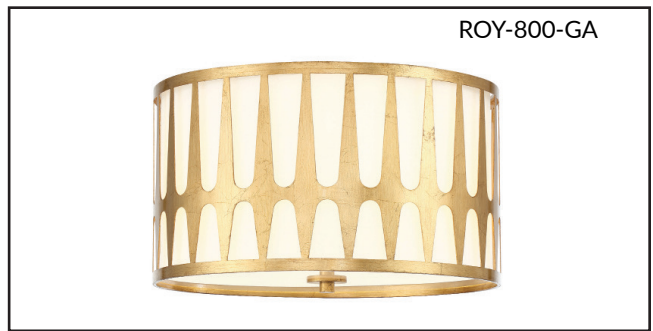

These designs are a harmonious blend of artistry, craftsmanship, and functionality, undoubtedly a focal point in any space, leaving a lasting impression.

The delicate Broche light features mini chain links allowing you the opportunity to display the fixture as a chandelier or hung close to the ceiling. The Broche has three exquisite finishes, Matte White, Antique Silver, and Antique Gold, to complement any aesthetic seamlessly.

SKU	Finish	W x H x D	Max H	Canopy	Lights	Chain/Rod	Wire
537-MT	Matte White	53.5" x 21" x 6"	97"	16" x 5"	5-60w E12 Candelabra	(2)72" / (2)15"	120"
537-SA	Antique Silver	53.5" x 21" x 6"	97"	16" x 5"	5-60w E12 Candelabra	(2)72" / (2)15"	120"
537-GA	Antique Gold	53.5" x 21" x 6"	97"	16" x 5"	5-60w E12 Candelabra	(2)72" / (2)15"	120"

Visit Crystorama.com to see the entire Broche Collection with all coordinating size, style, and finish options.

Linear Chandeliers

537-MT

537-SA

537-GA

Discover Statement Making Fixtures with Flair

Royston showcases an artsy metal pattern overlay, creating an intriguing and eye-catching profile. The inner white silk shade adds a touch of texture, while the glass diffuser helps cast a soft and inviting illumination to its surroundings. Make a statement with the Royston and transform your space.

SKU	Finish	W x H x D	Max H	Canopy	Lights	Rod	Wire
ROY-801-BK	Black	7" x 14"	59.75"	4.75"	1-100w E26 Medium	(3) 12" + (1) 6"	72"
ROY-801-GA	Antique Gold	7" x 14"	59.75"	4.75"	1-100w E26 Medium	(3) 12" + (1) 6"	72"
ROY-802-BK	Black	6.75" x 17.75" x 3.5"	17.75"	5.5" x 17.5"	2-60w E12 Candelabra		8"
ROY-802-GA	Antique Gold	6.75" x 17.75" x 3.5"	17.75"	5.5" x 17.5"	2-60w E12 Candelabra		8"
ROY-805-BK	Black	17" x 18.25"	64"	6"	4-100w E26 Medium	(3) 12" + (1) 6"	72"
ROY-805-GA	Antique Gold	17" x 18.25"	64"	6"	4-100w E26 Medium	(3) 12" + (1) 6"	72"