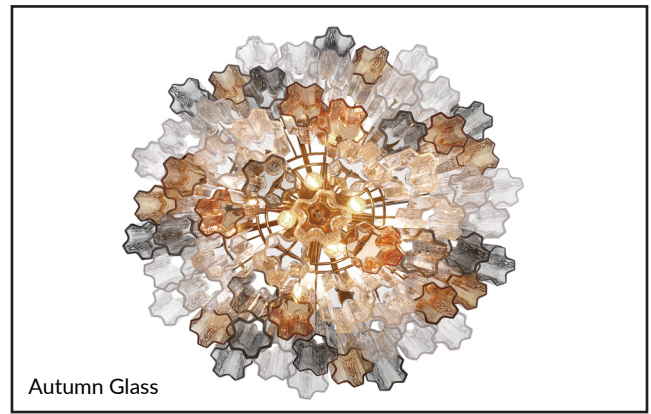

Introducing the Addis Collection

The Tronchi Glass Chandelier is more than just a light fixture, it is a work of art. Whether suspended above a grand dining table, in a chic foyer, or gracing the ceiling of a contemporary living room, this collection effortlessly elevates the ambiance of any setting. Its versatile design and customizable options ensure a seamless integration into a range of interior styles, from minimalist and modern to eclectic and opulent.

Autumn Glass: combination of Clear, Smoke + Amber Tronchi glass.

Available Addis Glass Colors

Amber Glass	use code (AM)
Autumn Glass	use code (AU)
Smoke Glass	use code (SM)
White Glass	use code (WH)
Clear Glass	use code (CL)