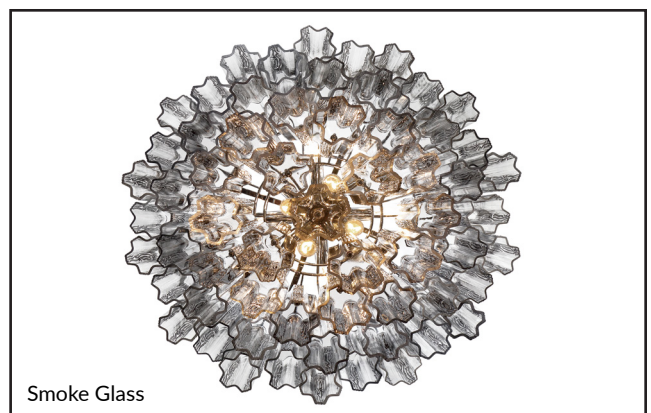

Introducing the Addis Collection

The Tronchi Glass Chandelier is more than just a light fixture, it is a work of art. Whether suspended above a grand dining table, in a chic foyer, or gracing the ceiling of a contemporary living room, this collection effortlessly elevates the ambiance of any setting. Its versatile design and customizable options ensure a seamless integration into a range of interior styles, from minimalist and modern to eclectic and opulent.

Available Addis Glass Colors

Amber Glass	use code (AM)
Autumn Glass	use code (AU)
Smoke Glass	use code (SM)
White Glass	use code (WH)
Clear Glass	use code (CL)