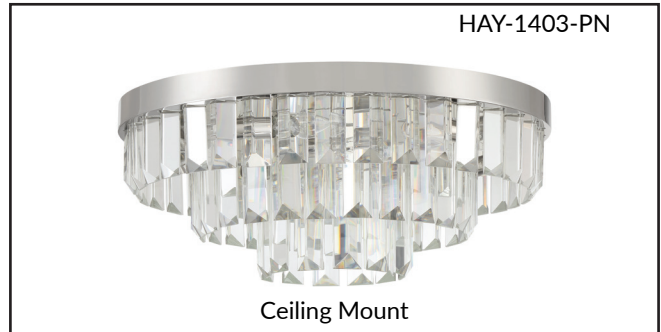

Embrace Retro Glamour

Mid-century-inspired lighting holds a timeless appeal that continues to charm design enthusiasts and homeowners alike. Its allure lies in its unique blend of sleek elegance, minimalist forms, and functional craftsmanship. The Hayes collection's clean lines and geometric shapes are the perfect marriage of form and function. Its ability to seamlessly integrate into various interior styles, from modern to eclectic, makes it a versatile choice for those seeking a timeless and stylish lighting solution.

SKU	Finish	W x H x D	Max H	Canopy/Backplate	Lights	Wire
HAY-1403-AG	Aged Brass	18" x 8"	8"	18"	8-60w E12 Candelabra	10"
HAY-1403-PN	Polished Nickel	18" x 8"	8"	18"	8-60w E12 Candelabra	10"
HAY-1400-AG	Aged Brass	16" x 10.25"	10.25"	6"	4-60w E12 Candelabra	8"
HAY-1400-PN	Polished Nickel	16" x 10.25"	10.25"	6"	4-60w E12 Candelabra	8"
HAY-1402-AG	Aged Brass	7.5" x 14.25" x 4.75"	14.25"	4.5" x 7"	2-60w E12 Candelabra	10"
HAY-1402-PN	Polished Nickel	7.5" x 14.25" x 4.75"	14.25"	4.5" x 7"	2-60w E12 Candelabra	10"