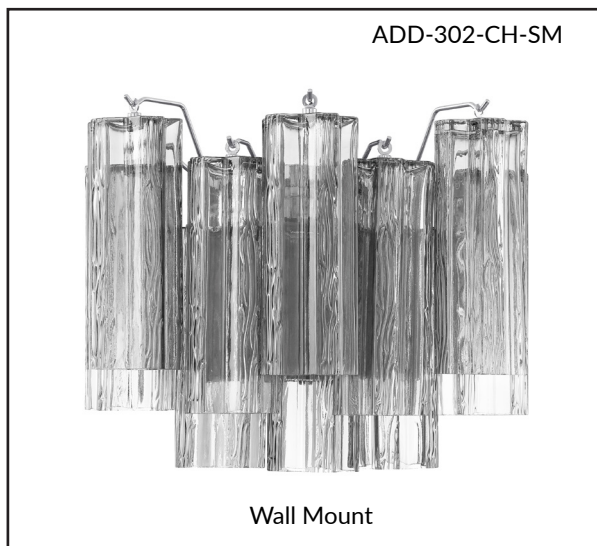

The intriguing Addis Lighting Collection is a modern-day interpretation of the iconic mid-century Tronchi fixtures. Inspired by its predecessor's sleek lines and geometric shapes, the Addis features a Polished Chrome or Aged Brass metal frame that exudes sophistication and style. Its unique design showcases transparent tiers of textured Tronchi glass tubes, forming a mesmerizing 5-point rounded star shape.

SKU	Finish	W x H x D	Max H	Backplate	Lights	Wire
ADD-302-AG-CL	Aged Brass	14.5" x 11.75" x 9.75"	11.75"	7" x 6.75"	2-60w E12 Candelabra	10"
ADD-302-AG-WH	Aged Brass	14.5" x 11.75" x 9.75"	11.75"	7" x 6.75"	2-60w E12 Candelabra	10"
ADD-302-AG-AM	Aged Brass	14.5" x 11.75" x 9.75"	11.75"	7" x 6.75"	2-60w E12 Candelabra	10"
ADD-302-AG-AU	Aged Brass	14.5" x 11.75" x 9.75"	11.75"	7" x 6.75"	2-60w E12 Candelabra	10"
ADD-302-CH-CL	Polished Chrome	14.5" x 11.75" x 9.75"	11.75"	7" x 6.75"	2-60w E12 Candelabra	10"
ADD-302-CH-WH	Polished Chrome	14.5" x 11.75" x 9.75"	11.75"	7" x 6.75"	2-60w E12 Candelabra	10"
ADD-302-CH-SM	Polished Chrome	14.5" x 11.75" x 9.75"	11.75"	7" x 6.75"	2-60w E12 Candelabra	10"
ADD-302-CH-AU	Polished Chrome	14.5" x 11.75" x 9.75"	11.75"	7" x 6.75"	2-60w E12 Candelabra	10"