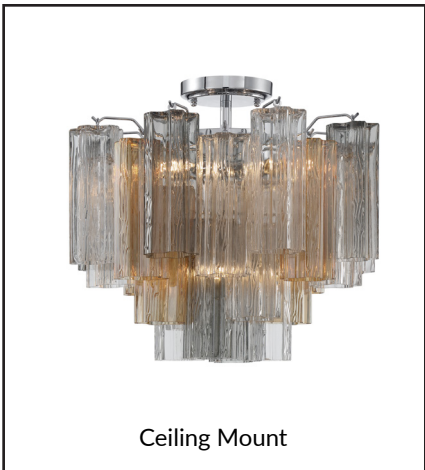

SKU	Finish	W x H x D	Max H	Backplate	Lights	Wire
ADD-302-AG-CL	Aged Brass	14.5" x 11.75" x 9.75"	11.75"	7" x 6.75"	2-60w E12 Candelabra	10"
ADD-302-AG-WH	Aged Brass	14.5" x 11.75" x 9.75"	11.75"	7" x 6.75"	2-60w E12 Candelabra	10"
ADD-302-AG-AM	Aged Brass	14.5" x 11.75" x 9.75"	11.75"	7" x 6.75"	2-60w E12 Candelabra	10"
ADD-302-AG-AU	Aged Brass	14.5" x 11.75" x 9.75"	11.75"	7" x 6.75"	2-60w E12 Candelabra	10"
ADD-302-CH-CL	Polished Chrome	14.5" x 11.75" x 9.75"	11.75"	7" x 6.75"	2-60w E12 Candelabra	10"
ADD-302-CH-WH	Polished Chrome	14.5" x 11.75" x 9.75"	11.75"	7" x 6.75"	2-60w E12 Candelabra	10"
ADD-302-CH-SM	Polished Chrome	14.5" x 11.75" x 9.75"	11.75"	7" x 6.75"	2-60w E12 Candelabra	10"
ADD-302-CH-AU	Polished Chrome	14.5" x 11.75" x 9.75"	11.75"	7" x 6.75"	2-60w E12 Candelabra	10"

Ceiling Mount

Ceiling Mount

Ceiling Mount

Two-in-One Brilliance: A Light for Every Space

Experience the versatility of our Convertible Lighting Unit - one fixture, two applications. Effortlessly transform it from a stunning chandelier to an elegant ceiling mount, providing flexible lighting options for any space.

SKU	Finish	W x H	Max H	Canopy	Lights	Rod	Wire
ADD-300-AG-AM	Aged Brass	17.75" x 13.75"	57.5"	5.25"	4-60w E12 Candelabra	(3) 12" + (1) 6"	72"
ADD-300-AG-AU	Aged Brass	17.75" x 13.75"	57.5"	5.25"	4-60w E12 Candelabra	(3) 12" + (1) 6"	72"
ADD-300-AG-WH	Aged Brass	17.75" x 13.75"	57.5"	5.25"	4-60w E12 Candelabra	(3) 12" + (1) 6"	72"
ADD-300-CH-CL	Polished Chrome	17.75" x 13.75"	57.5"	5.25"	4-60w E12 Candelabra	(3) 12" + (1) 6"	72"
ADD-300-CH-SM	Polished Chrome	17.75" x 13.75"	57.5"	5.25"	4-60w E12 Candelabra	(3) 12" + (1) 6"	72"
ADD-300-CH-AU	Polished Chrome	17.75" x 13.75"	57.5"	5.25"	4-60w E12 Candelabra	(3) 12" + (1) 6"	72"