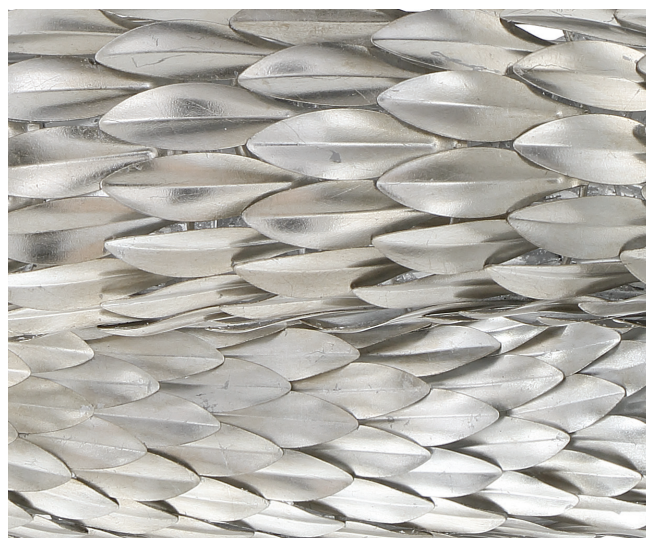

Where Classical and Contemporary Elements Intertwine Flawlessly

The Broche 8 Light Chandelier captures the essence of timeless grace, showcasing a ring-shaped frame that exudes an air of understated elegance. Crafted with meticulous attention to detail, the delicately layered wrought iron leaves create a mesmerizing interplay of light, illuminating and enhancing any room they grace.

SKU	Finish	W x H	Max H	Canopy	Lights	Chain	Wire
538-MT	Matte White	33.5" x 14.25"	79"	4.75"	8-60w E12 Candelabra	72"	120"
538-SA	Antique Silver	33.5" x 14.25"	79"	4.75"	8-60w E12 Candelabra	72"	120"
538-GA	Antique Gold	33.5" x 14.25"	79"	4.75"	8-60w E12 Candelabra	72"	120"

Visit Crystorama.com to see the entire Broche Collection with all coordinating size, style, and finish options.