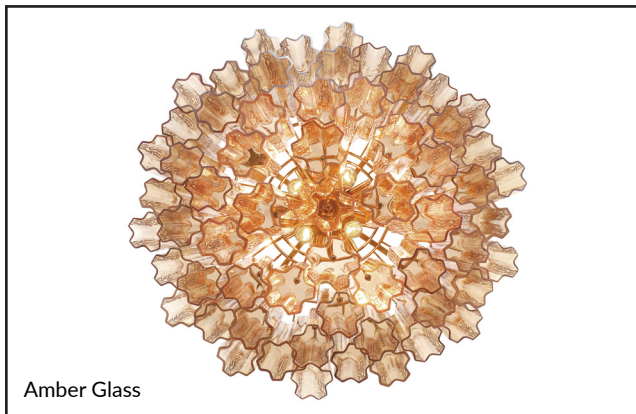

Introducing the Addis Collection

The Tronchi Glass Chandelier is more than just a light fixture, it is a work of art. Whether suspended above a grand dining table, in a chic foyer, or gracing the ceiling of a contemporary living room, this collection effortlessly elevates the ambiance of any setting. Its versatile design and customizable options ensure a seamless integration into a range of interior styles, from minimalist and modern to eclectic and opulent.

Autumn Glass: combination of Clear, Smoke + Amber Tronchi glass.

Available Addis Glass Colors

Amber Glass	use code (AM)
Autumn Glass	use code (AU)
Smoke Glass	use code (SM)
White Glass	use code (WH)
Clear Glass	use code (CL)