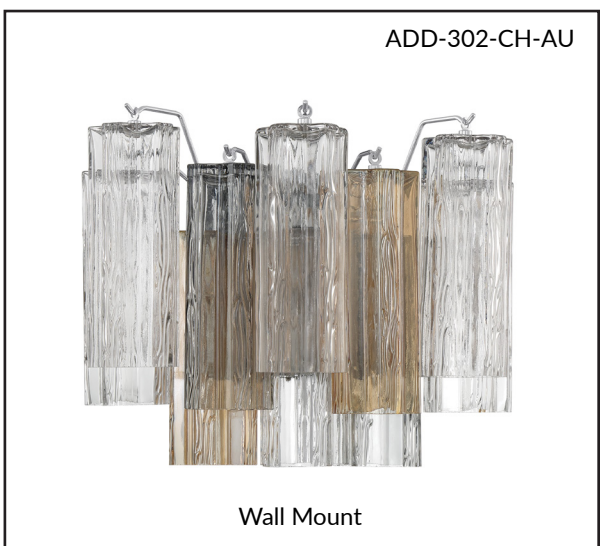

The intriguing Addis Lighting Collection is a modern-day interpretation of the iconic mid-century Tronchi fixtures. Inspired by its predecessor's sleek lines and geometric shapes, the Addis features a Polished Chrome or Aged Brass metal frame that exudes sophistication and style. Its unique design showcases transparent tiers of textured Tronchi glass tubes, forming a mesmerizing 5-point rounded star shape.

SKU	Finish	W x H x D	Max H	Backplate	Lights	Wire
ADD-302-AG-CL	Aged Brass	14.5" x 11.75" x 9.75"	11.75"	7" x 6.75"	2-60w E12 Candelabra	10"
ADD-302-AG-WH	Aged Brass	14.5" x 11.75" x 9.75"	11.75"	7" x 6.75"	2-60w E12 Candelabra	10"
ADD-302-AG-AM	Aged Brass	14.5" x 11.75" x 9.75"	11.75"	7" x 6.75"	2-60w E12 Candelabra	10"
ADD-302-AG-AU	Aged Brass	14.5" x 11.75" x 9.75"	11.75"	7" x 6.75"	2-60w E12 Candelabra	10"
ADD-302-CH-CL	Polished Chrome	14.5" x 11.75" x 9.75"	11.75"	7" x 6.75"	2-60w E12 Candelabra	10"
ADD-302-CH-WH	Polished Chrome	14.5" x 11.75" x 9.75"	11.75"	7" x 6.75"	2-60w E12 Candelabra	10"
ADD-302-CH-SM	Polished Chrome	14.5" x 11.75" x 9.75"	11.75"	7" x 6.75"	2-60w E12 Candelabra	10"
ADD-302-CH-AU	Polished Chrome	14.5" x 11.75" x 9.75"	11.75"	7" x 6.75"	2-60w E12 Candelabra	10"